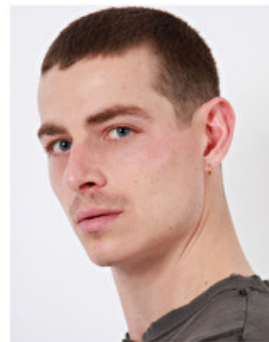

Inseam 73cm / 28.5"

Neck 39cm / 15.5"

Hair Dark blond

Hair length 4

Eyes Blue

Select
MODEL MANAGEMENT

OLIVER ORLANDINI

Height 5'11.5/182 Waist 30/76
Chest 38/96 Collar 15.5/30