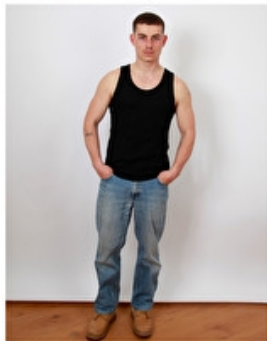

Hair Dark blond

Hair length 4

Eyes Blue

Location Brazil

Select
MODEL MANAGEMENT

OLIVER ORLANDINI

Height 5'11.5/182
Chest 38/96

Waist 30/76
Collar 15.5/39