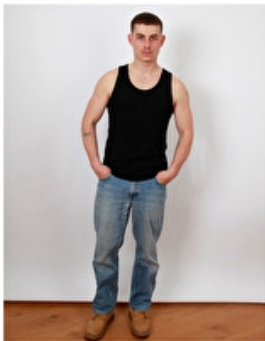

Hair Dark blond

Hair length 4

Eyes Blue

Location Brazil

Select
MODEL MANAGEMENT

OLIVER ORLANDINI

Height 5'11.5/182
Chest 38/96

Waist 30/76
Collar 15.5/39