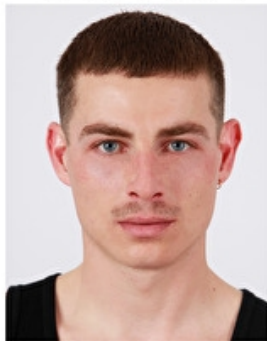

Hair Dark blond

Hair length 4

Eyes Blue

Location Brazil

Select
MODEL MANAGEMENT

OLIVER ORLANDINI

Height 5'11.5/182
Chest 38/96

Waist 30/76
Collar 15.5/39

Hair Dark Blond
Eyes Blue

Inseam 28.5/73
Shoes 9/43.5