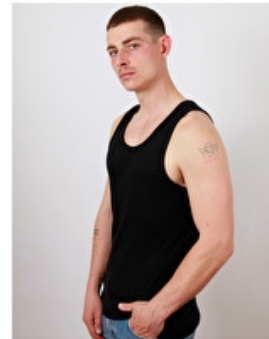

Hair Dark blond

Hair length 4

Eyes Blue

Location Brazil

Select
MODEL MANAGEMENT

OLIVER ORLANDINI

Height 5'11.5/182
Chest 38/96

Waist 30/76
Collar 15.5/39