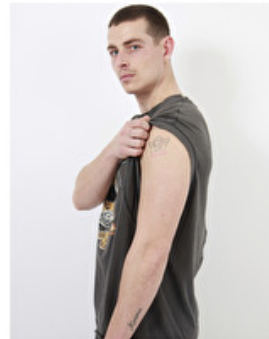

Inseam 73cm / 28.5"

Neck 39cm / 15.5"

Hair Dark blond

Hair length 4

Eyes Blue

Select
MODEL MANAGEMENT

OLIVER ORLANDINI

Height 5'11.5/182 Waist 30/76
Chest 38/96 Collar 15.5/30