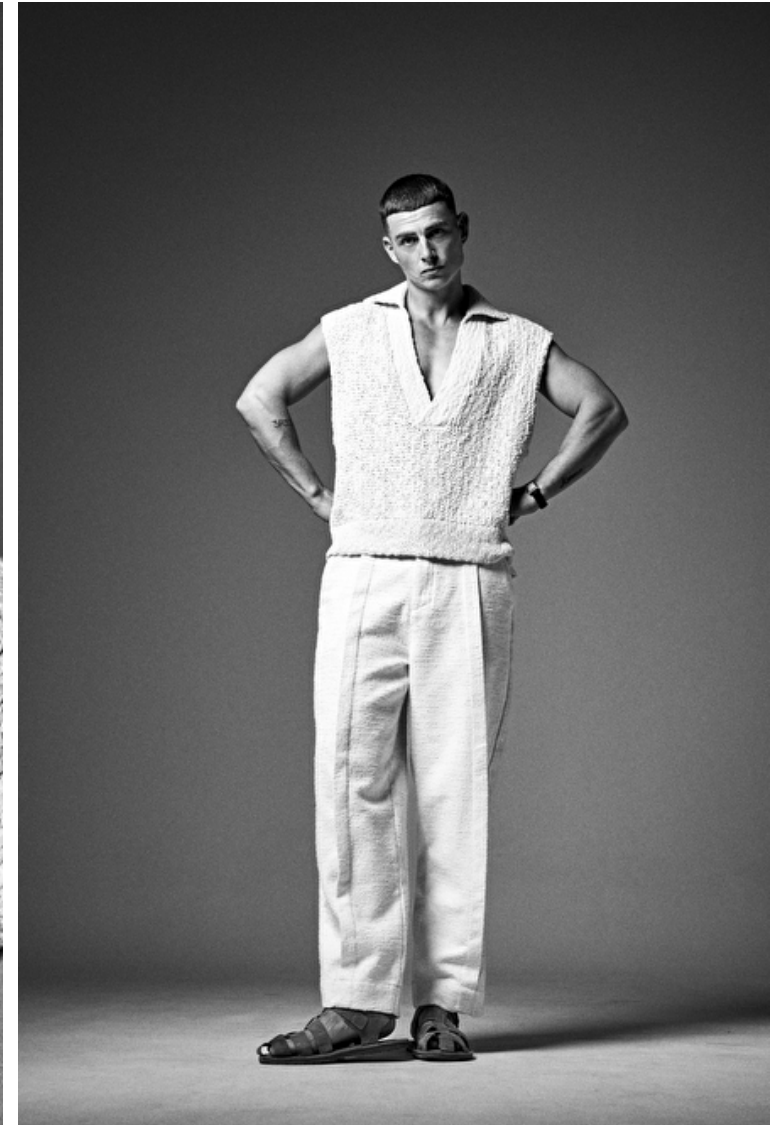

OLIVER ORLANDINI

Height 182cm / 5' 11.5"

Chest 96cm / 38"

Hips 83cm / 32.5"

Waist 76cm / 30"

Shoes EU/US/UK 43.5 / 10.5 / 9

Inseam 73cm / 28.5"

Neck 39cm / 15.5"

Hair Dark blond

Hair length 4

Eyes Blue

Location Brazil