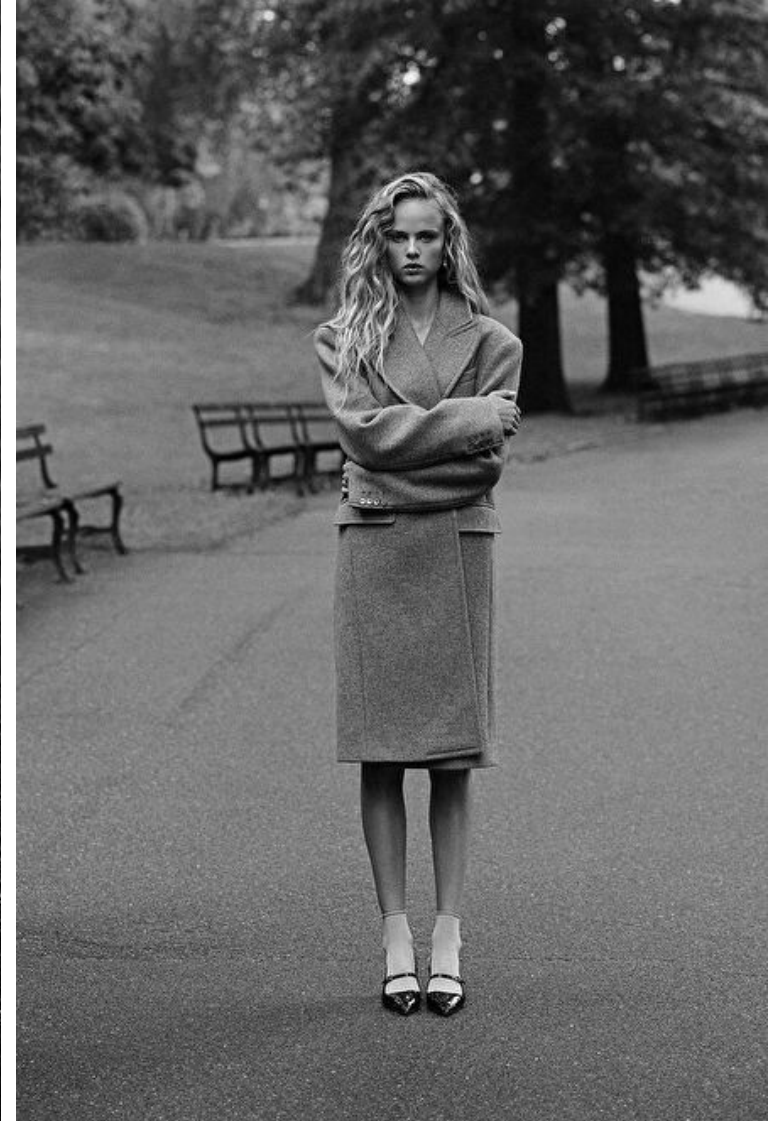

Select

MODEL MANAGEMENT

2nd floor, 77 ST. Martins Lane, London, 00000, England, United Kingdom
Phone: +44 20 7299 1300 Fax: +44 20 7299 1385 Email: info@selectmodel.com Website: <https://www.selectmodel.com/>

OLIVIA VINTEN

Height 179cm / 5' 10.5"

Bust 84cm / 33"

Cup B

Hips 88cm / 34.5"

Waist 59cm / 23"

Shoes EU/US/UK 40 / 9 / 7

Hair Dark blond

Hair length 1

Eyes Green