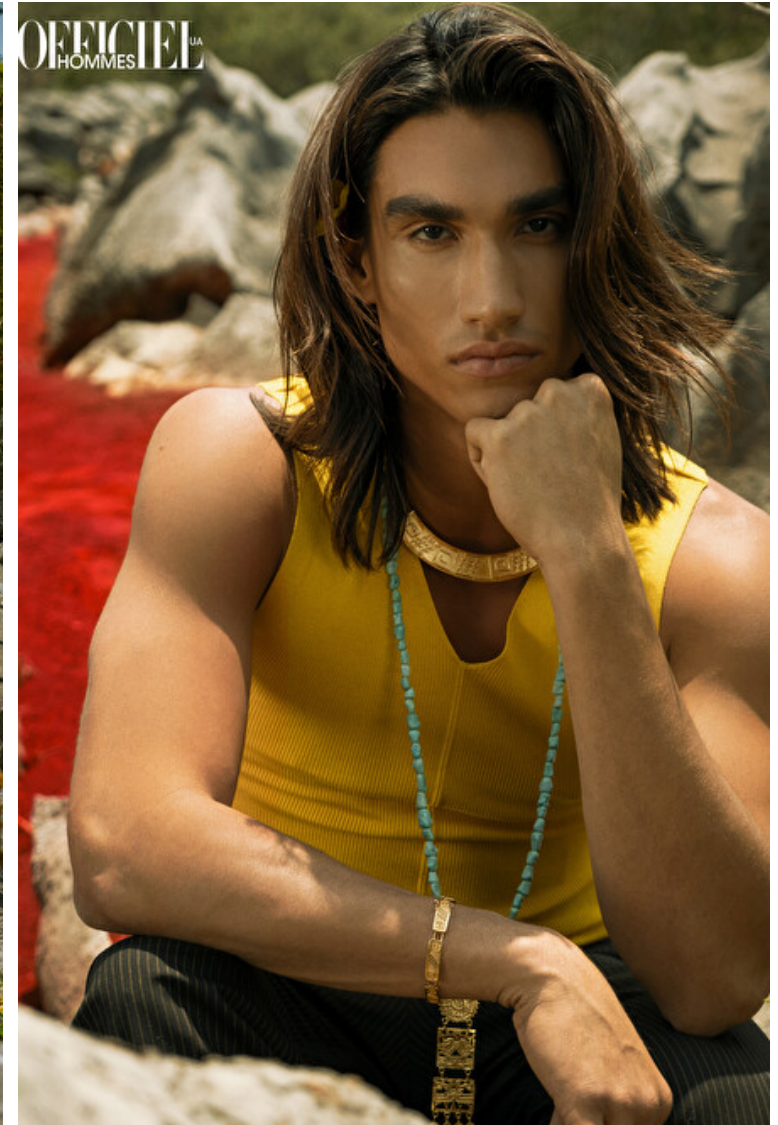

Select

MODEL MANAGEMENT

2nd floor, 77 ST. Martins Lane (entrance on Cranbourn Street) , London, WC2N 4AA, England, United Kingdom
Phone: +44 (0) 20 7299 1322 **Fax:** +44 (0) 20 7299 1386 **Email:** info@selectmodel.com **Website:** https://www.selectmodel.com/

Pablo

Height 186cm / 6' 1.0"

Size EU/US 44 / 14

Chest 95cm / 37.5"

Waist 76cm / 30"

Hips 81cm / 32"

Shoes EU/US/UK 44 / 11 / 9.5

Eyes Brown

Hair Black

Inseam 81cm / 32"

Neck 38cm / 15"

Sleeve 61cm / 24"

Suit size 50cm / 40"