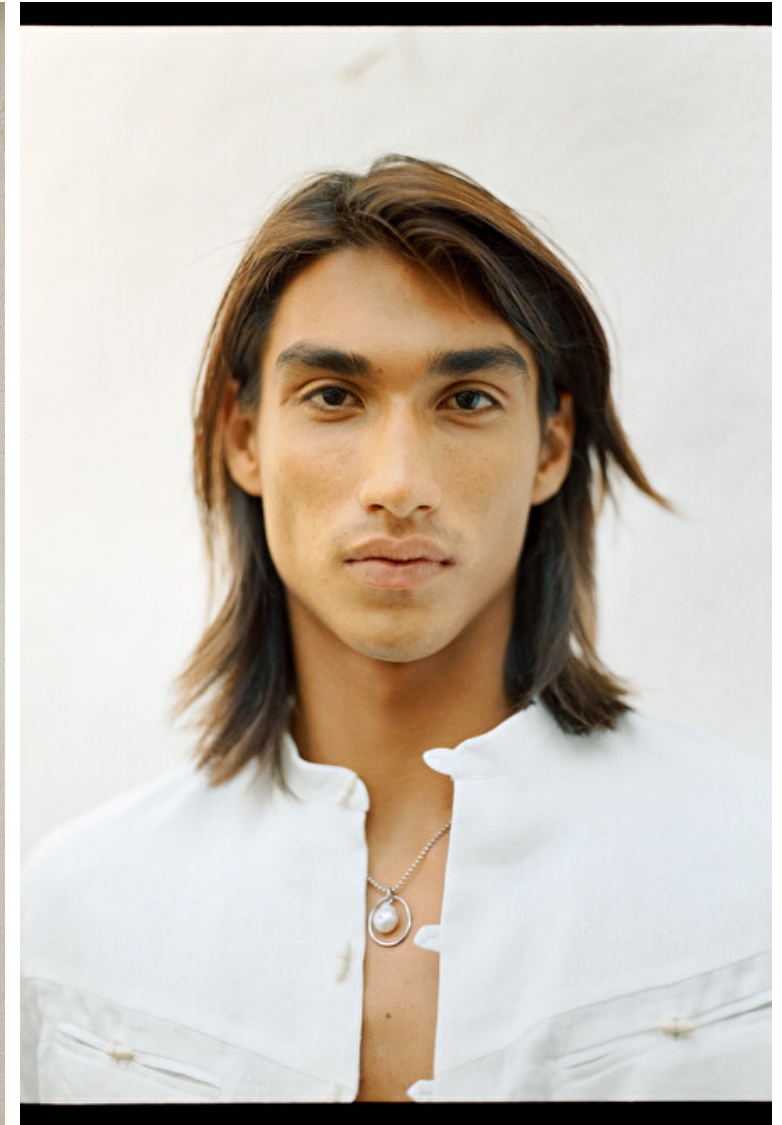

Pablo

Height 186cm / 6' 1.0"

Size EU/US 44 / 14

Chest 95cm / 37.5"

Waist 76cm / 30"

Hips 81cm / 32"

Shoes EU/US/UK 44 / 11 / 9.5

Eyes Brown

Hair Black

Inseam 81cm / 32"

Neck 38cm / 15"

Sleeve 61cm / 24"

Suit size 50cm / 40"