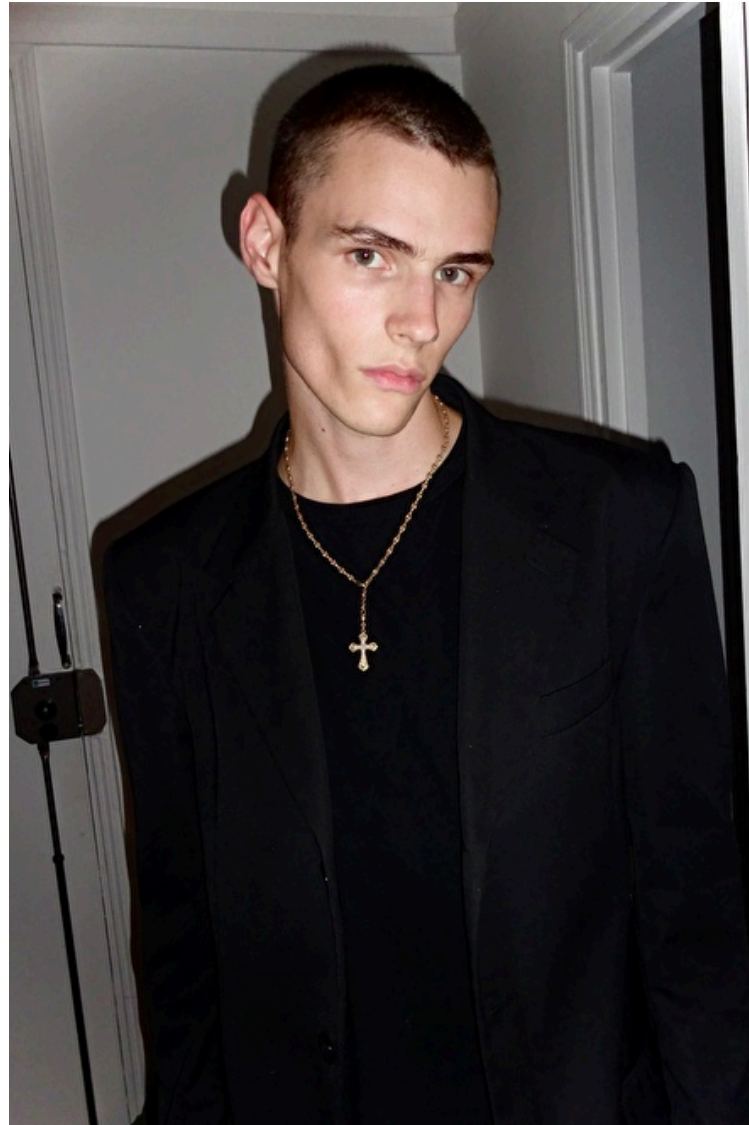

PAOLO GREBIC

Height 190cm / 6' 3.0"

Chest 89cm / 35"

Waist 77cm / 30.5"

Hips 90cm / 35.5"

Shoes EU/US/UK 45 / 12 / 10.5

Eyes Blue green

Hair Black

Suit size 46cm / 36"