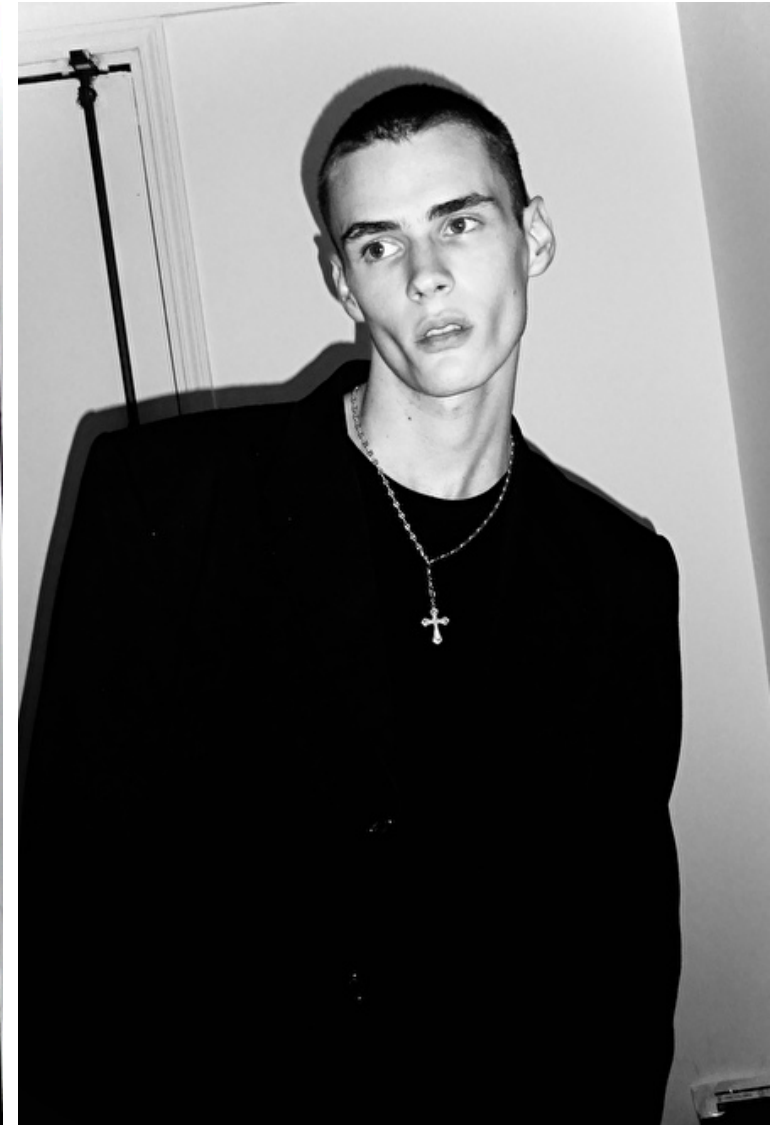

PAOLO GREBIC

Height 190cm / 6' 3.0"

Chest 89cm / 35"

Waist 77cm / 30.5"

Hips 90cm / 35.5"

Shoes EU/US/UK 45 / 12 / 10.5

Eyes Blue green

Hair Black

Suit size 46cm / 36"