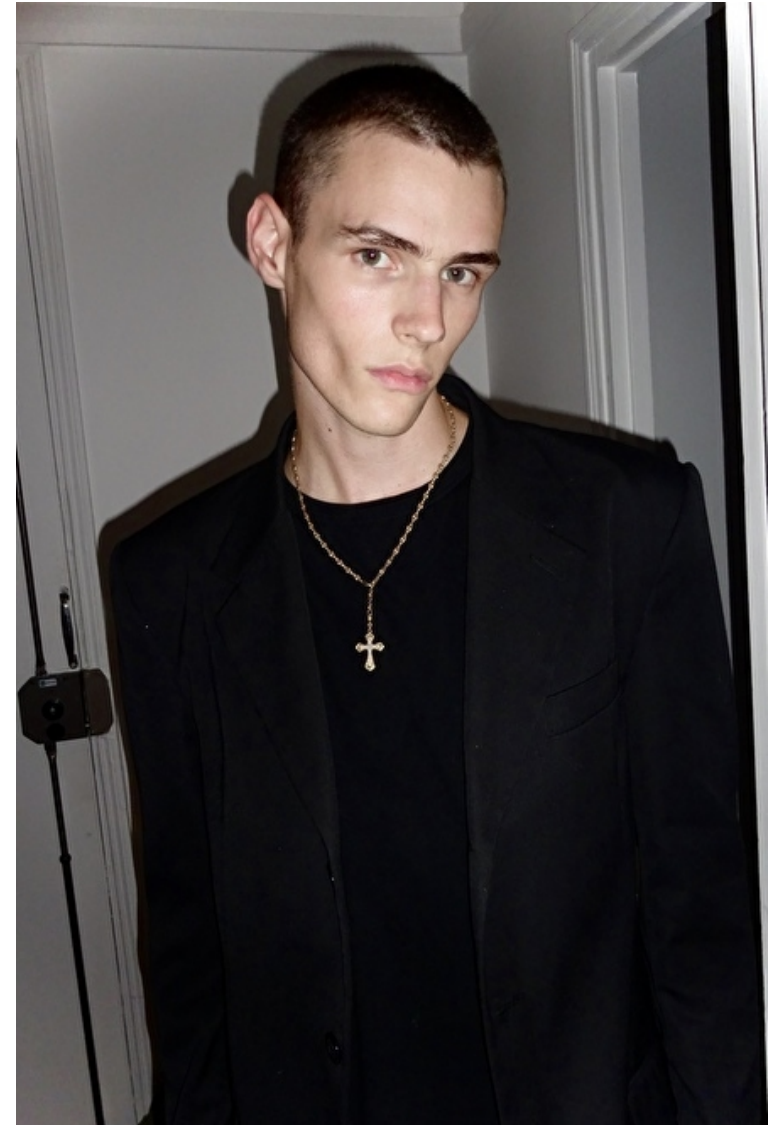

Select

MODEL MANAGEMENT

2nd floor, 77 ST. Martins Lane (entrance on Cranbourn Street) , London, WC2N 4AA, England, United Kingdom
Phone: +44 (0) 20 7299 1322 **Fax:** +44 (0) 20 7299 1386 **Email:** info@selectmodel.com **Website:** <https://www.selectmodel.com/>

PAOLO GREBIC

Height 190cm / 6' 3.0"

Chest 82cm / 32.5"

Waist 69cm / 27"

Hips 82cm / 32.5"

Shoes EU/US/UK 45 / 12 / 10.5

Eyes Blue green

Hair Brown

Suit size 46cm / 36"