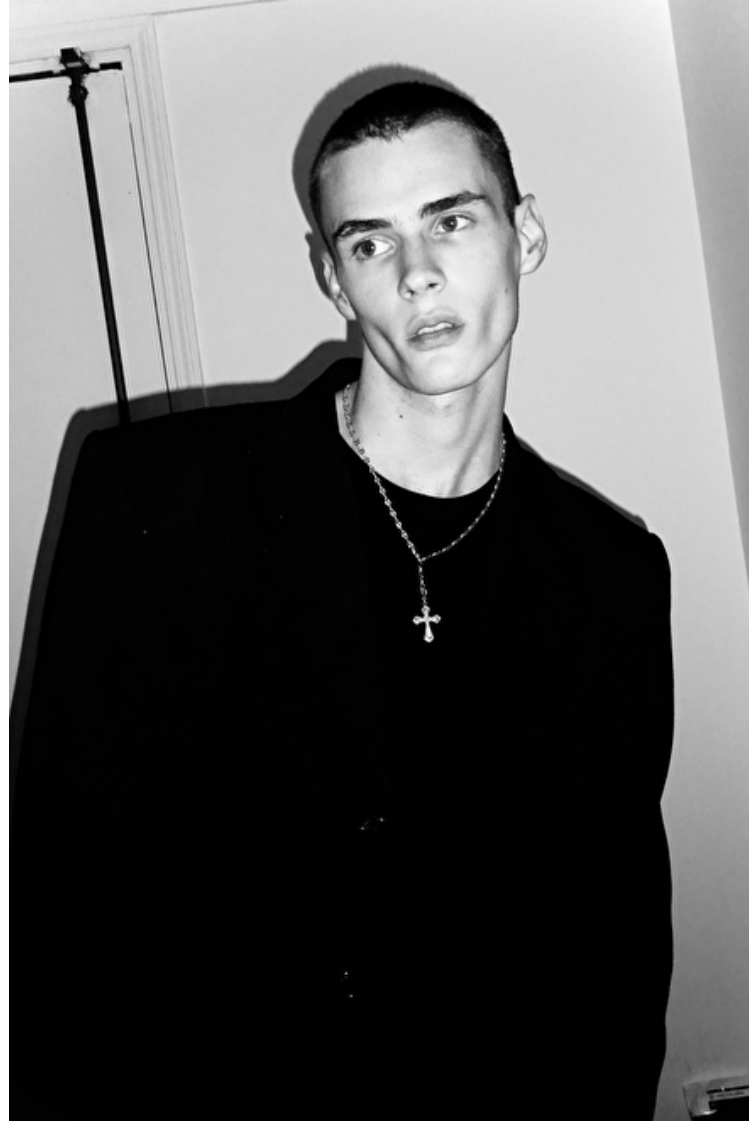

Select

MODEL MANAGEMENT

2nd floor, 77 ST. Martins Lane (entrance on Cranbourn Street) , London, WC2N 4AA, England, United Kingdom
Phone: +44 (0) 20 7299 1322 **Fax:** +44 (0) 20 7299 1386 **Email:** info@selectmodel.com **Website:** https://www.selectmodel.com/

PAOLO GREBIC

Height 190cm / 6' 3.0"

Chest 82cm / 32.5"

Waist 69cm / 27"

Hips 82cm / 32.5"

Shoes EU/US/UK 45 / 12 / 10.5

Eyes Blue green

Hair Brown

Suit size 46cm / 36"