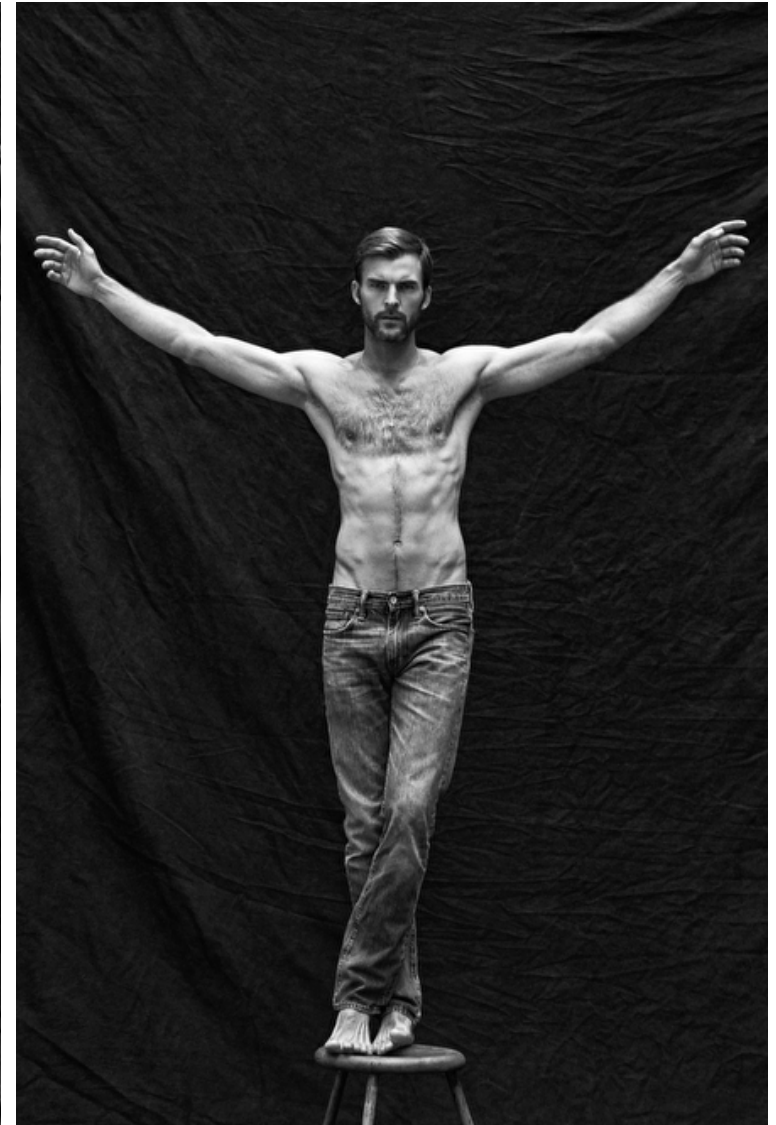

Select

MODEL MANAGEMENT

2nd floor, 77 ST. Martins Lane (entrance on Cranbourn Street) , London, WC2N 4AA, England, United Kingdom
Phone: +44 (0) 20 7299 1322 **Fax:** +44 (0) 20 7299 1386 **Email:** info@selectmodel.com **Website:** https://www.selectmodel.com/

PATRICK KAFKA

Height 185cm / 6' 1.0"

Chest 95cm / 37.5"

Hips 94cm / 37"

Waist 82cm / 32.5"

Shoes EU/US/UK 45.5 / 12.5 /
10.5

Inseam 81cm / 32"

Neck 38cm / 15"

Hair Light brown

Hair length 3

Eyes Green