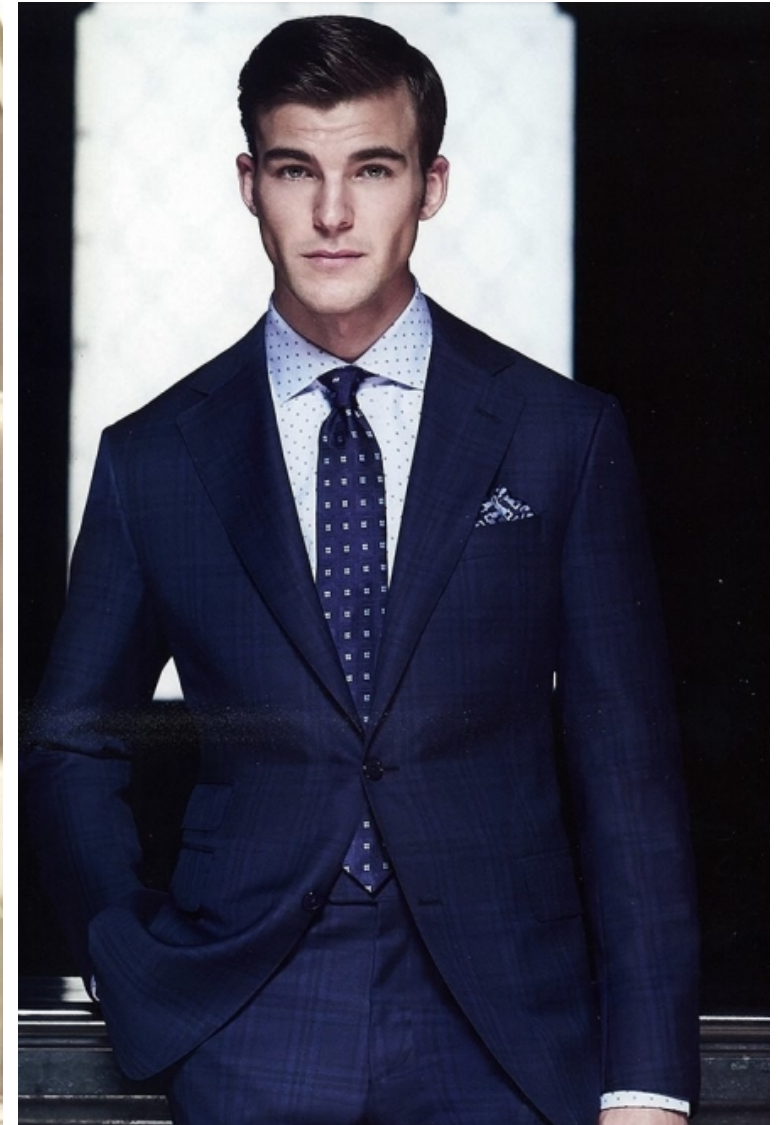

PATRICK KAFKA

Height 185cm / 6' 1.0"

Chest 95cm / 37.5"

Hips 94cm / 37"

Waist 82cm / 32.5"

Shoes EU/US/UK 45.5 / 12.5 /
10.5

Inseam 81cm / 32"

Neck 38cm / 15"

Hair Light brown

Hair length 3

Eyes Green