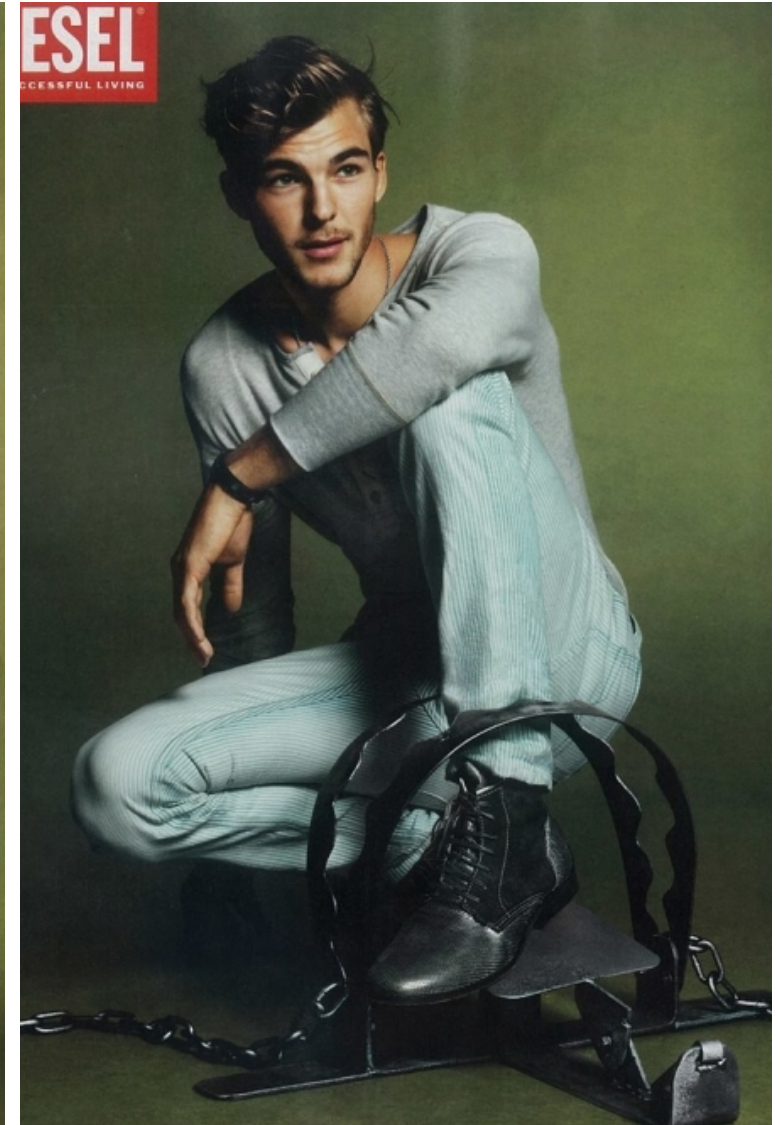

Shoes EU/US/UK 45.5 / 12.5 /
10.5

Inseam 81cm / 32"

Neck 38cm / 15"

Hair Light brown

Hair length 3

Eyes Green

PATRICK KAFKA

Height 185cm / 6' 1.0"