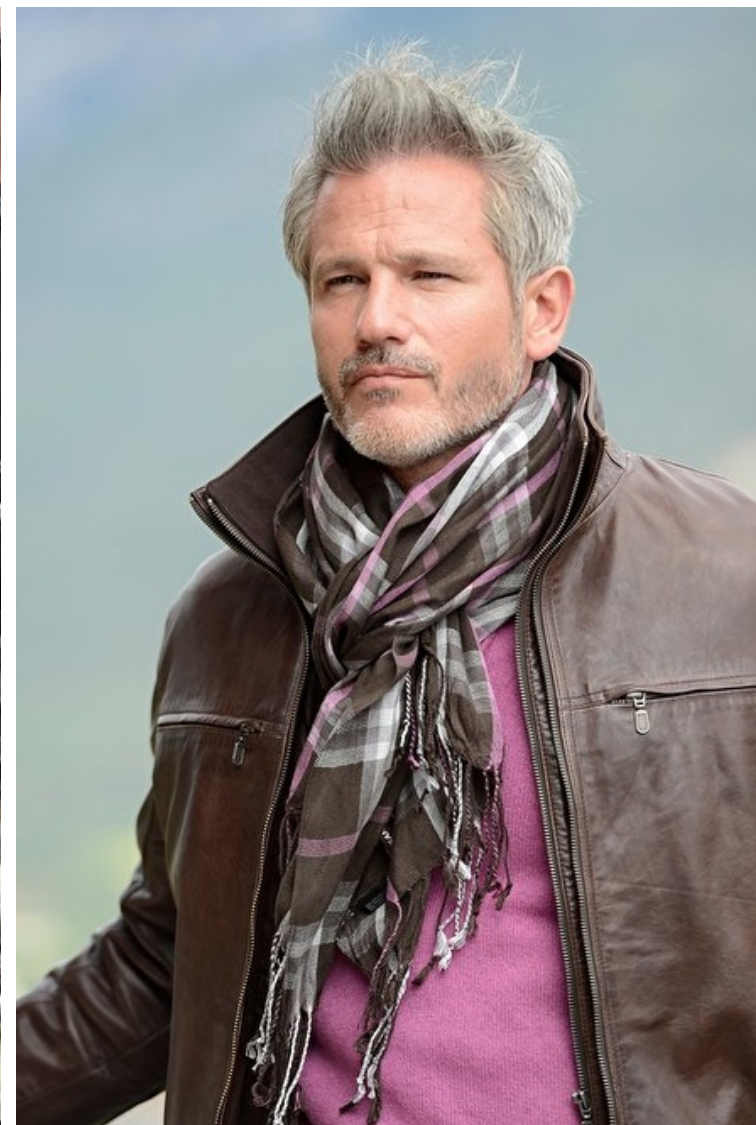

Paul Coster

Height 182cm / 5' 11.5"

Chest 104cm / 41"

Waist 85cm / 33.5"

Hips 90cm / 35.5"

Shoes EU/US/UK 44 / 11 / 9.5

Eyes Brown

Hair Grey