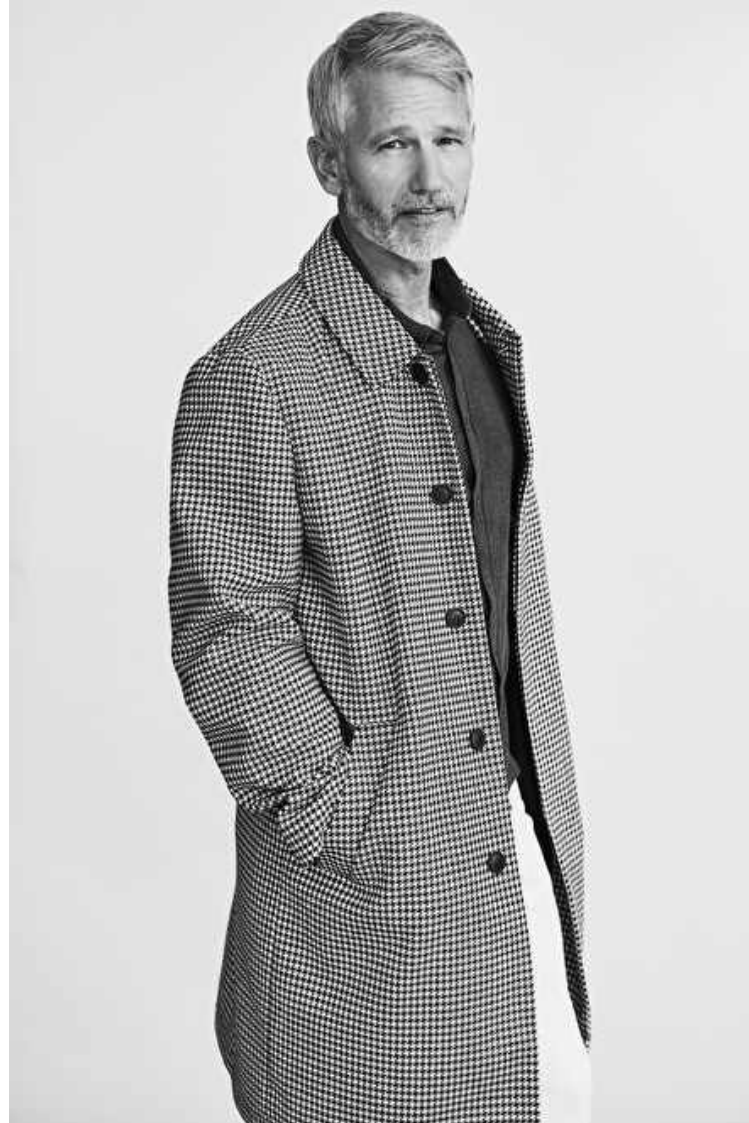

Paul Coster

Height 182cm / 5' 11.5"

Chest 104cm / 41"

Waist 85cm / 33.5"

Hips 90cm / 35.5"

Shoes EU/US/UK 44 / 11 / 9.5

Eyes Brown

Hair Grey