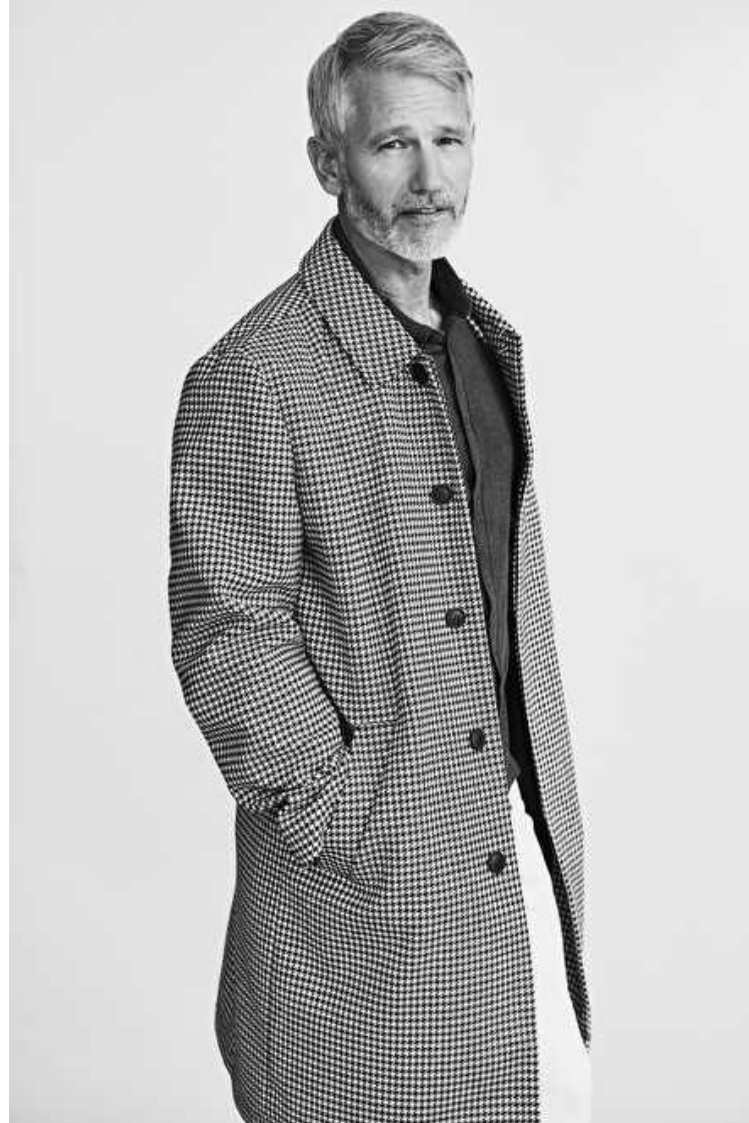

Paul Coster

Height 182cm / 5' 11.5"

Chest 104cm / 41"

Waist 85cm / 33.5"

Hips 90cm / 35.5"

Shoes EU/US/UK 44 / 11 / 9.5

Eyes Brown

Hair Grey