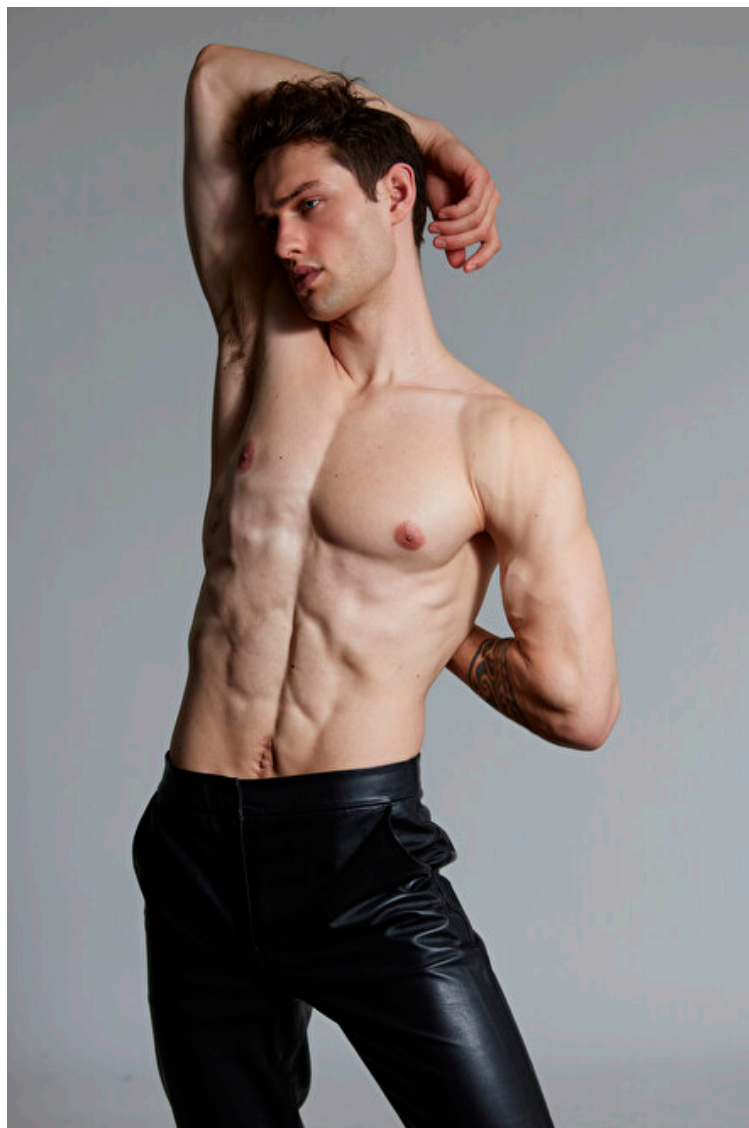

Paul Sturm

Height 188cm / 6' 2.0"

Chest 99cm / 39"

Waist 79cm / 31"

Hips 98cm / 38.5"

Shoes EU/US/UK 44 / 11 / 9.5

Eyes Blue

Hair Brown