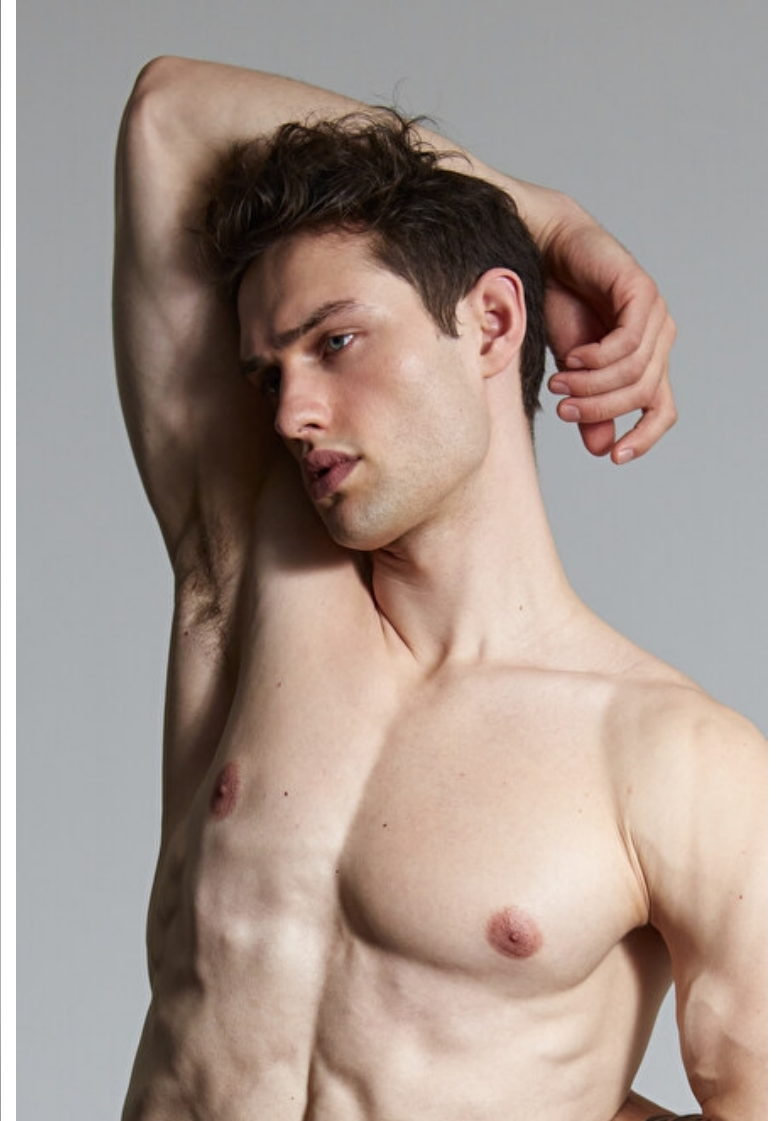

## Paul Sturm

Height 188cm / 6' 2.0"

Chest 99cm / 39"

Waist 79cm / 31"

Hips 98cm / 38.5"

Shoes EU/US/UK 44 / 11 / 9.5

Eyes Blue

Hair Brown