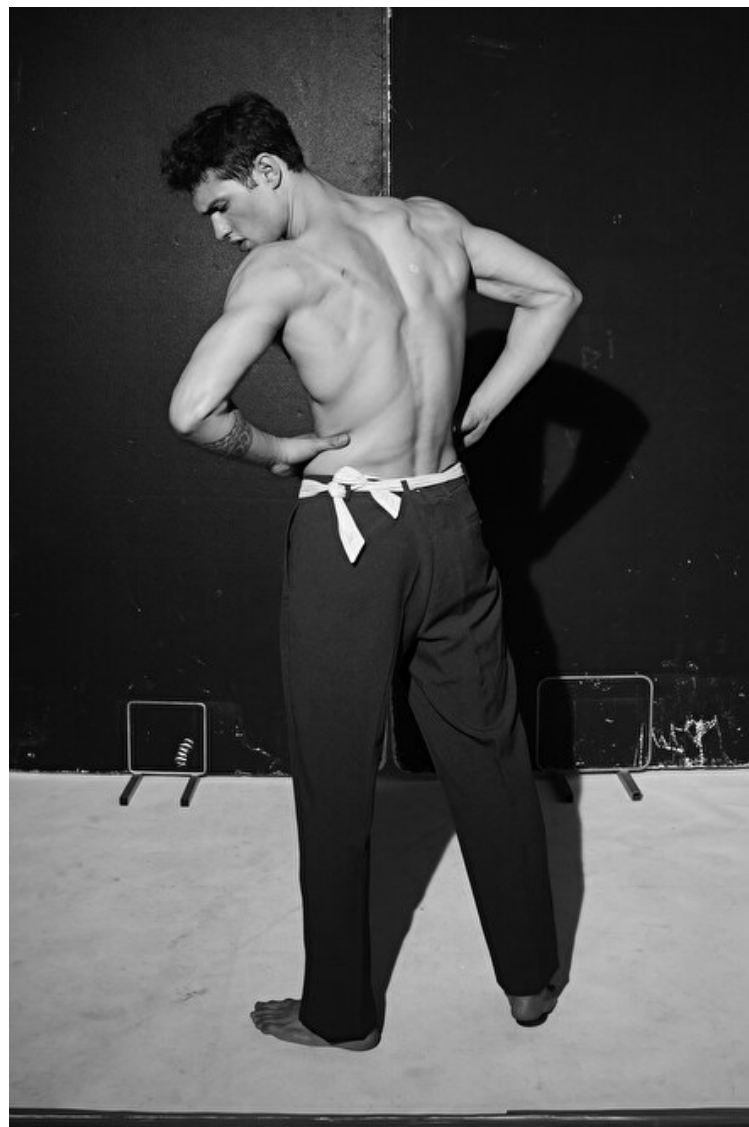

Paul Sturm

Height 188cm / 6' 2.0"

Chest 99cm / 39"

Waist 79cm / 31"

Hips 98cm / 38.5"

Shoes EU/US/UK 44 / 11 / 9.5

Eyes Blue

Hair Brown