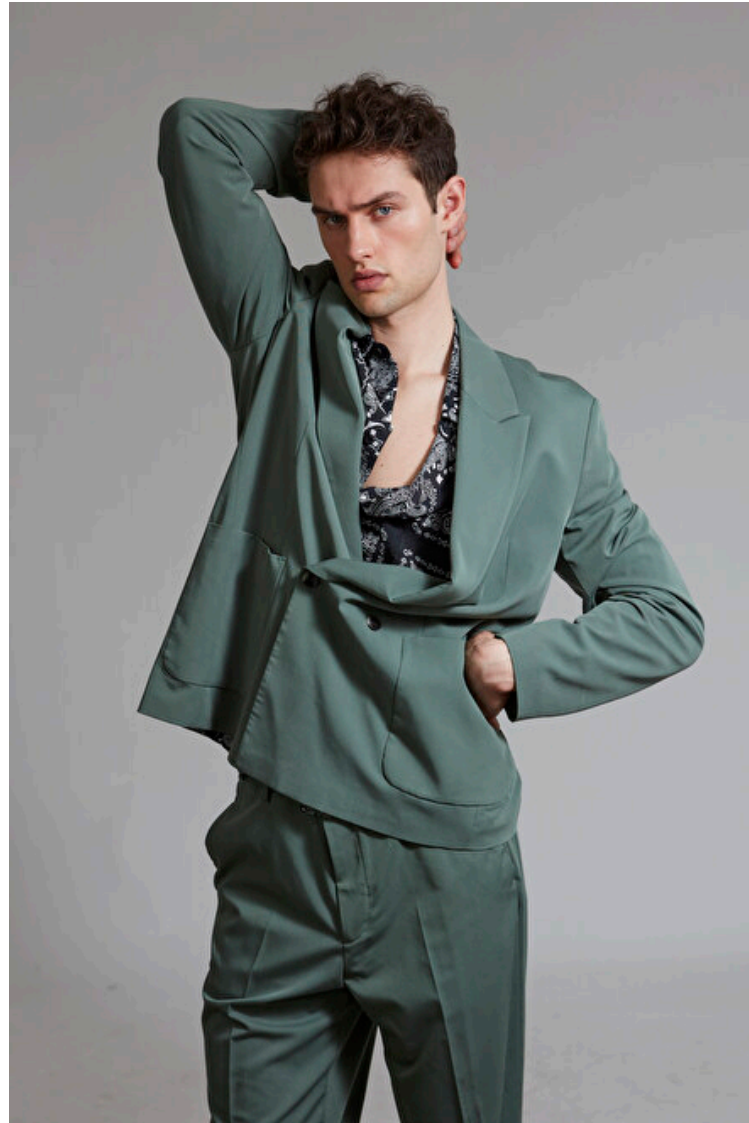

Paul Sturm

Height 188cm / 6' 2.0"

Chest 99cm / 39"

Waist 79cm / 31"

Hips 98cm / 38.5"

Shoes EU/US/UK 44 / 11 / 9.5

Eyes Blue

Hair Brown