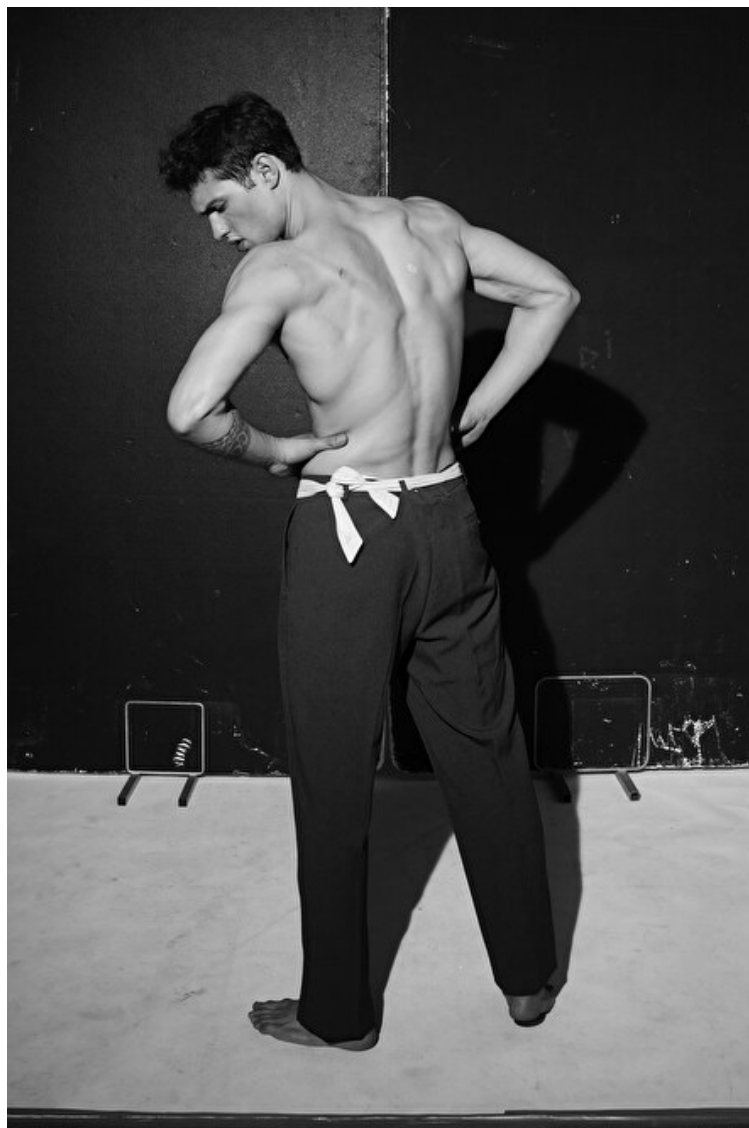

## Paul Sturm

Height 188cm / 6' 2.0"

Chest 99cm / 39"

Waist 79cm / 31"

Hips 98cm / 38.5"

Shoes EU/US/UK 44 / 11 / 9.5

Eyes Blue

Hair Brown