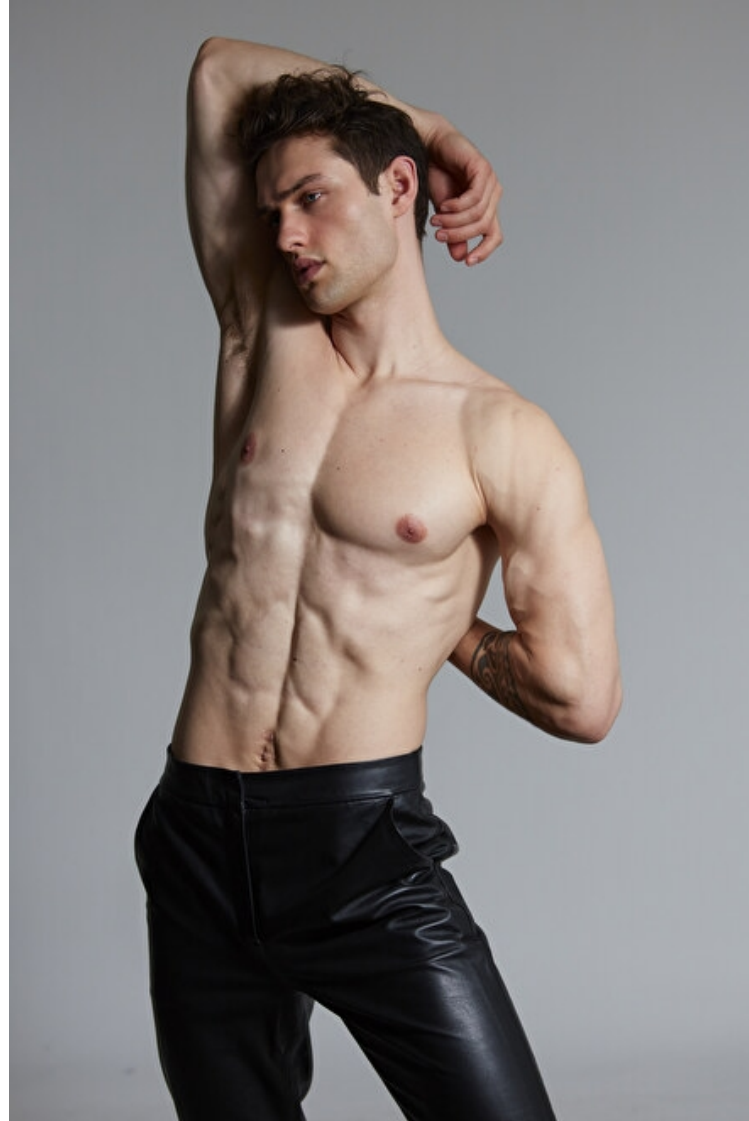

## Paul Sturm

Height 188cm / 6' 2.0"

Chest 99cm / 39"

Waist 79cm / 31"

Hips 98cm / 38.5"

Shoes EU/US/UK 44 / 11 / 9.5

Eyes Blue

Hair Brown