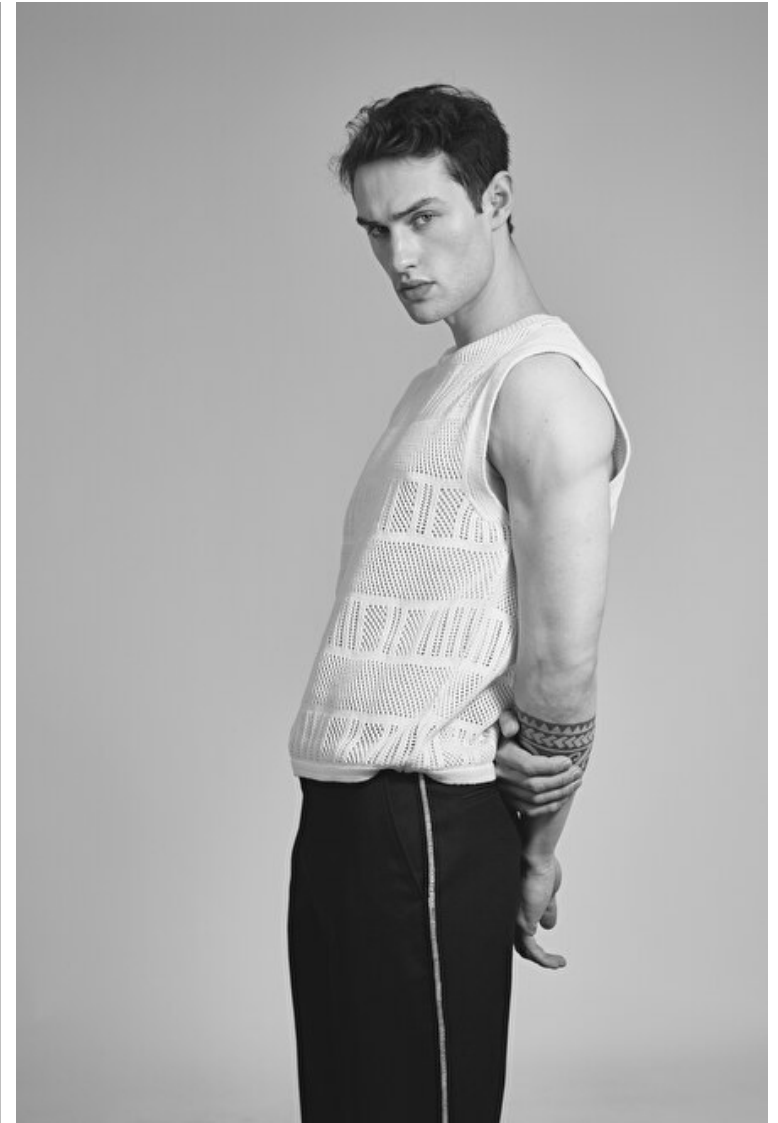

## Paul Sturm

Height 188cm / 6' 2.0"

Chest 99cm / 39"

Waist 79cm / 31"

Hips 98cm / 38.5"

Shoes EU/US/UK 44 / 11 / 9.5

Eyes Blue

Hair Brown