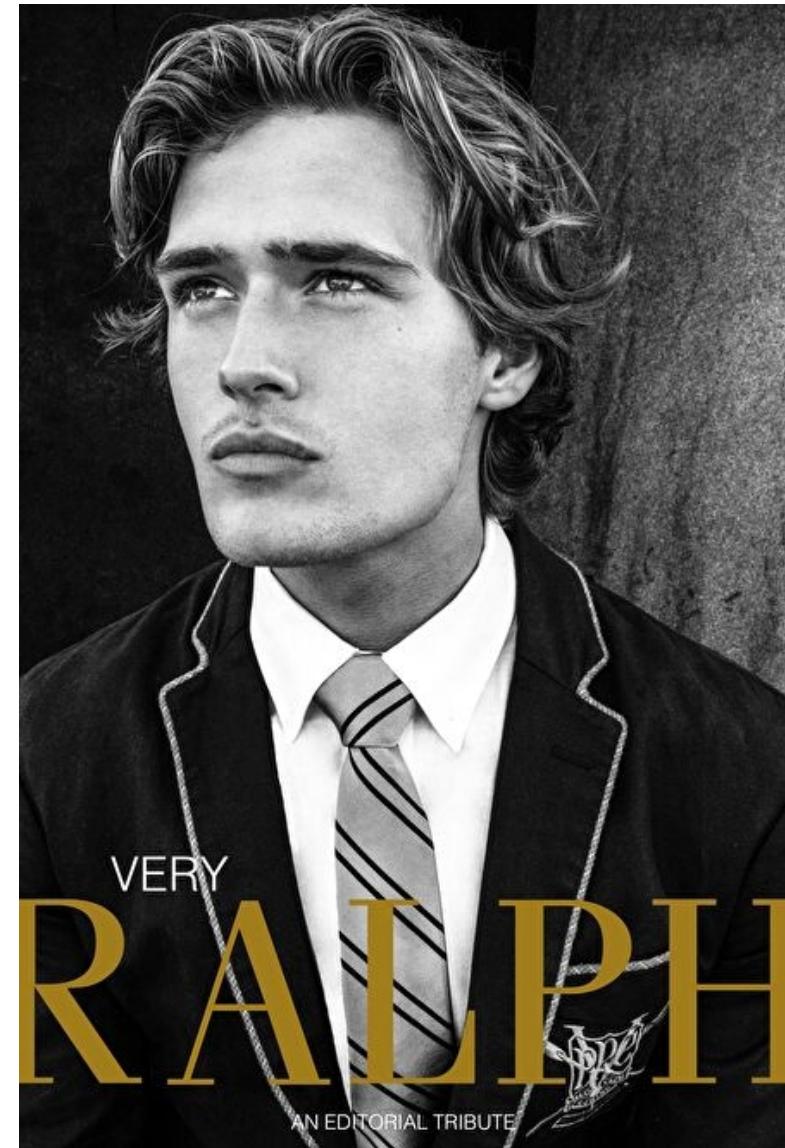

PAUL THEOBALD

Height 187cm / 6' 1.5"

Chest 94cm / 37"

Waist 77cm / 30.5"

Hips 80cm / 31.5"

Shoes EU/US/UK 44.5 / 11.5 / 10

Eyes Green

Hair Dark blond

Inseam 84cm / 33"

Neck 38cm / 15"

Sleeve 34cm / 13.5"

Suit size 40cm / 30"