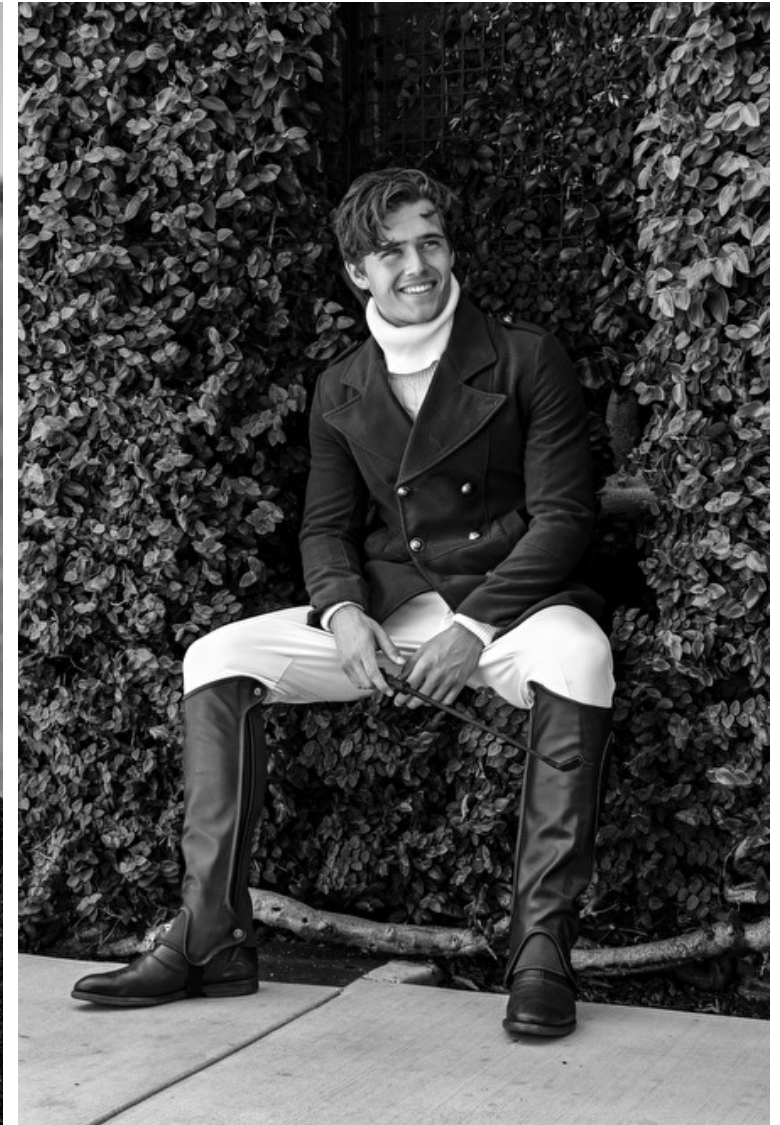

Select

MODEL MANAGEMENT

2nd floor, 77 ST. Martins Lane (entrance on Cranbourn Street) , London, WC2N 4AA, England, United Kingdom
Phone: +44 (0) 20 7299 1322 **Fax:** +44 (0) 20 7299 1386 **Email:** info@selectmodel.com **Website:** https://www.selectmodel.com/

PAUL THEOBALD

Height 186cm / 6' 1.0"

Waist 32cm / 12.5"

Shoes EU/US/UK 46 / 12.5 / 11

Eyes Green

Hair Brown

Inseam 33cm / 13"

Sleeve 34cm / 13.5"

Suit size 40cm / 30"