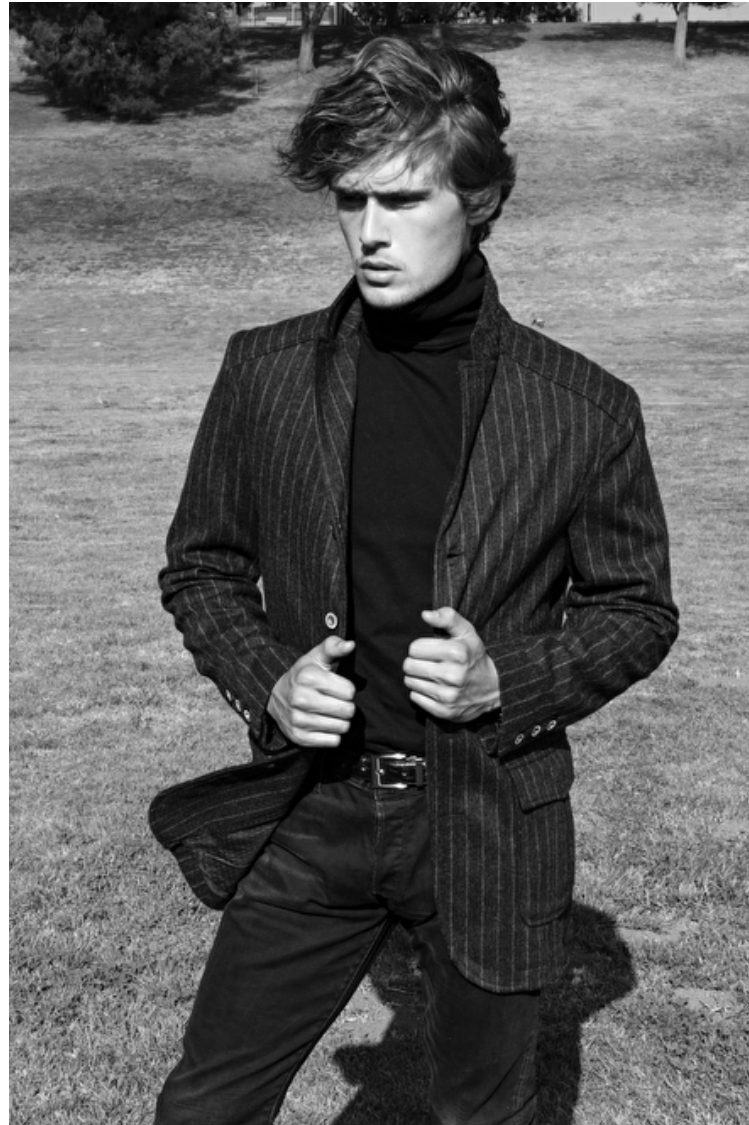

Select

MODEL MANAGEMENT

2nd floor, 77 ST. Martins Lane (entrance on Cranbourn Street) , London, WC2N 4AA, England, United Kingdom
Phone: +44 (0) 20 7299 1322 **Fax:** +44 (0) 20 7299 1386 **Email:** info@selectmodel.com **Website:** https://www.selectmodel.com/

PAUL THEOBALD

Height 187cm / 6' 1.5"

Chest 94cm / 37"

Waist 77cm / 30.5"

Hips 80cm / 31.5"

Shoes EU/US/UK 44.5 / 11.5 /
10

Eyes Green

Hair Dark blond

Inseam 84cm / 33"

Neck 38cm / 15"

Sleeve 34cm / 13.5"

Suit size 40cm / 30"