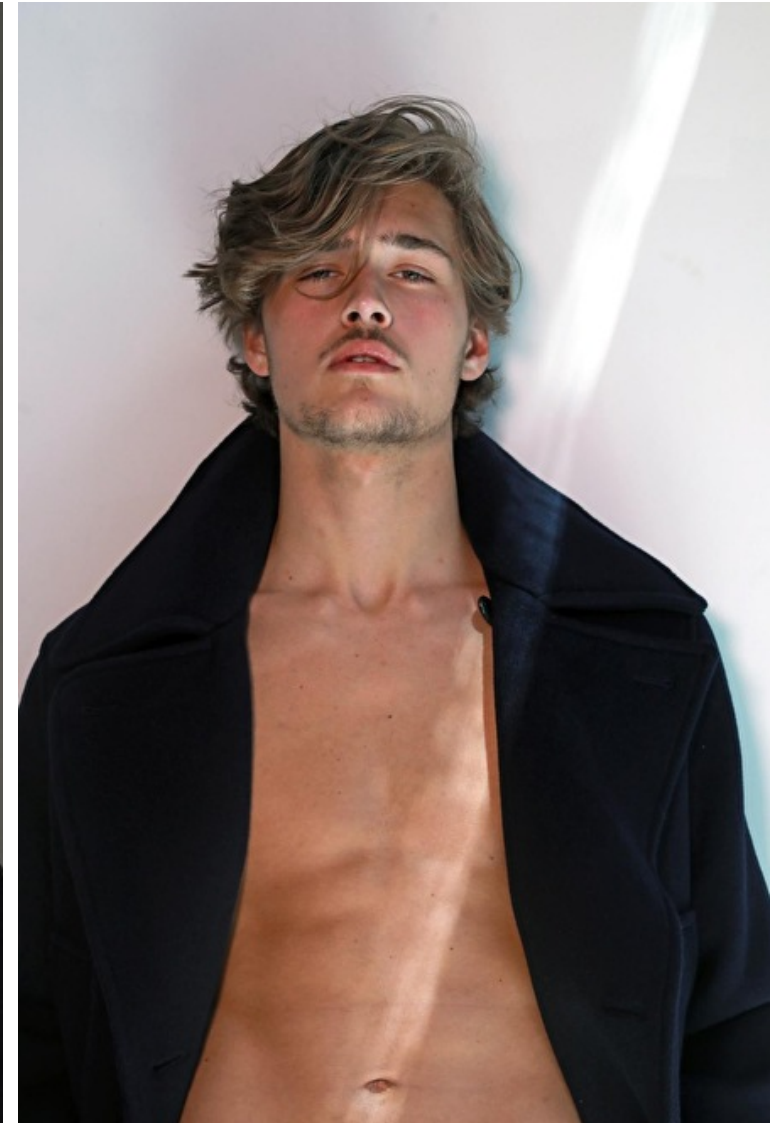

PAUL THEOBALD

Height 186cm / 6' 1.0"

Waist 32cm / 12.5"

Shoes EU/US/UK 46 / 12.5 / 11

Eyes Green

Hair Brown

Inseam 33cm / 13"

Sleeve 34cm / 13.5"

Suit size 40cm / 30"