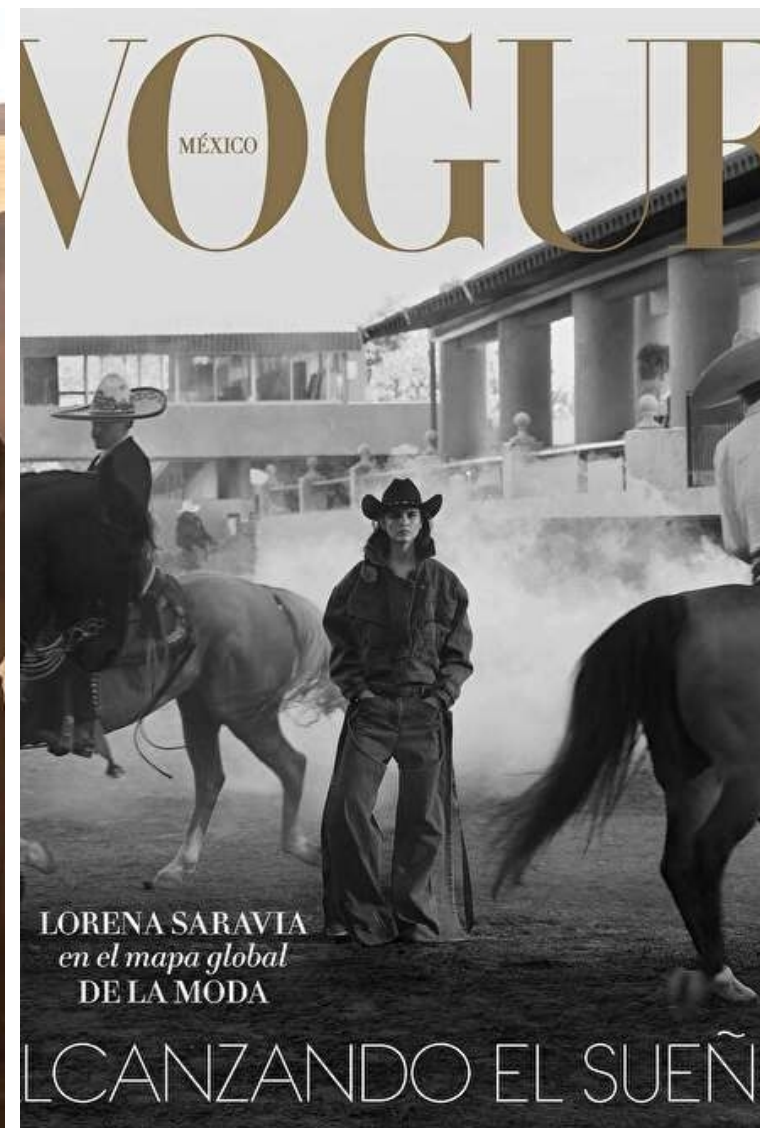

Waist 57cm / 22.5"

Shoes EU/US/UK 39 / 8 / 6

Hair Black

Hair length 2

Eyes Dark brown

Size EU/US 34 / 4

Select

MODEL MANAGEMENT