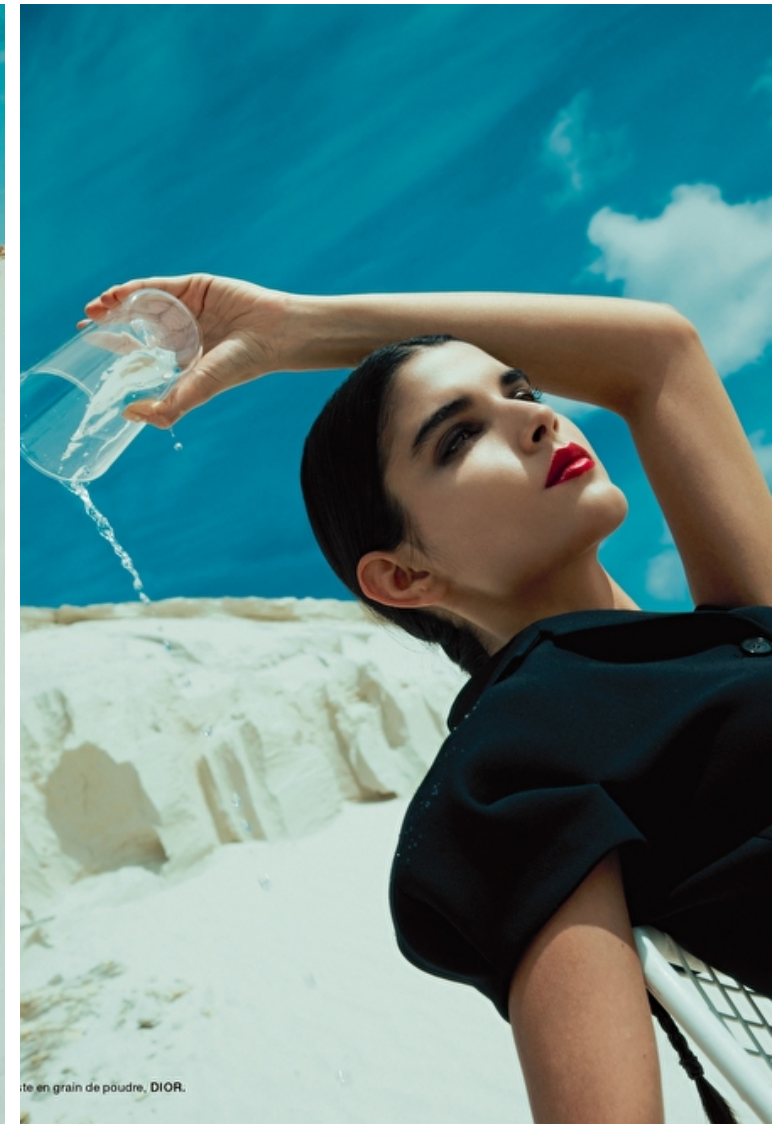

Select

MODEL MANAGEMENT

2nd floor, 77 ST. Martins Lane, London, 00000, England, United Kingdom

Phone: +44 20 7299 1300 Fax: +44 20 7299 1385 Email: info@selectmodel.com Website: https://www.selectmodel.com/

PAULA SOARES

Height 178cm / 5' 10.0"

Bust 75cm / 29.5"

Hips 87cm / 34.5"

Waist 57cm / 22.5"

Shoes EU/US/UK 39 / 8 / 6

Hair Black

Hair length 2

Eyes Dark brown

Size EU/US 34 / 4