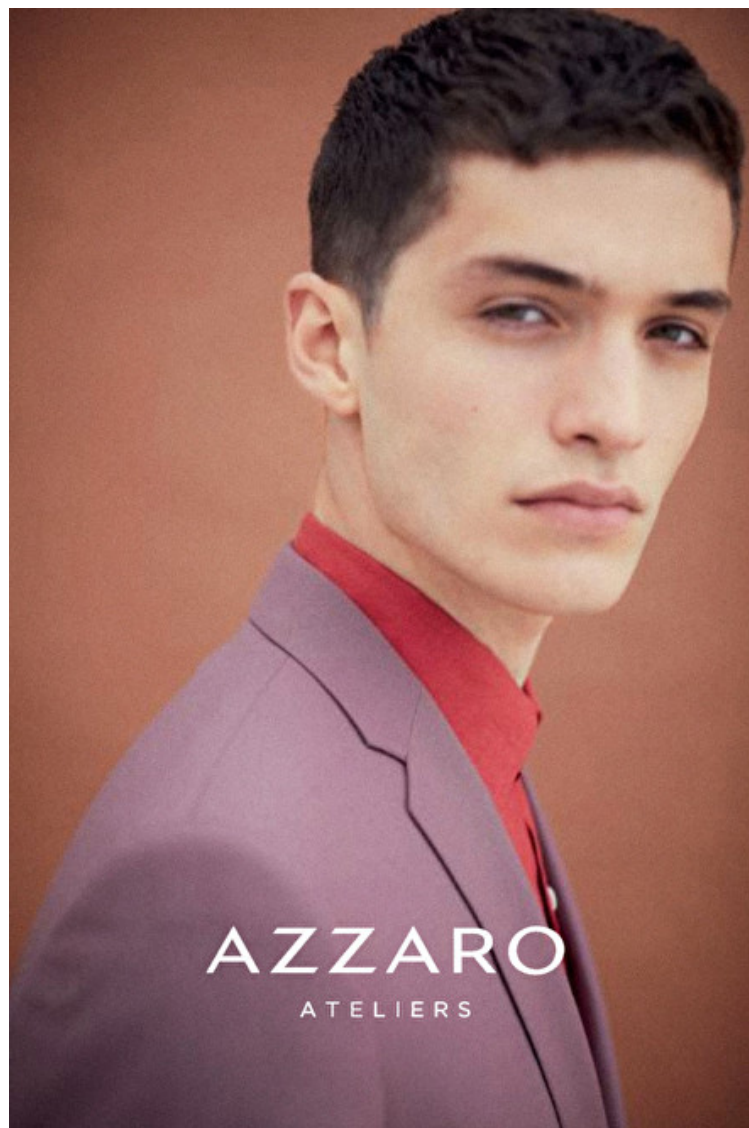

Select

MODEL MANAGEMENT

2nd floor, 77 ST. Martins Lane (entrance on Cranbourn Street) , London, WC2N 4AA, England, United Kingdom
Phone: +44 (0) 20 7299 1322 **Fax:** +44 (0) 20 7299 1386 **Email:** info@selectmodel.com **Website:** https://www.selectmodel.com/

Paulo Voigt

Height 186cm / 6' 1.0"

Chest 88cm / 34.5"

Waist 73cm / 28.5"

Hips 80cm / 31.5"

Shoes EU/US/UK 44 / 11 / 9.5

Eyes Blue

Hair Brown

Inseam 81cm / 32"

Hair length 3