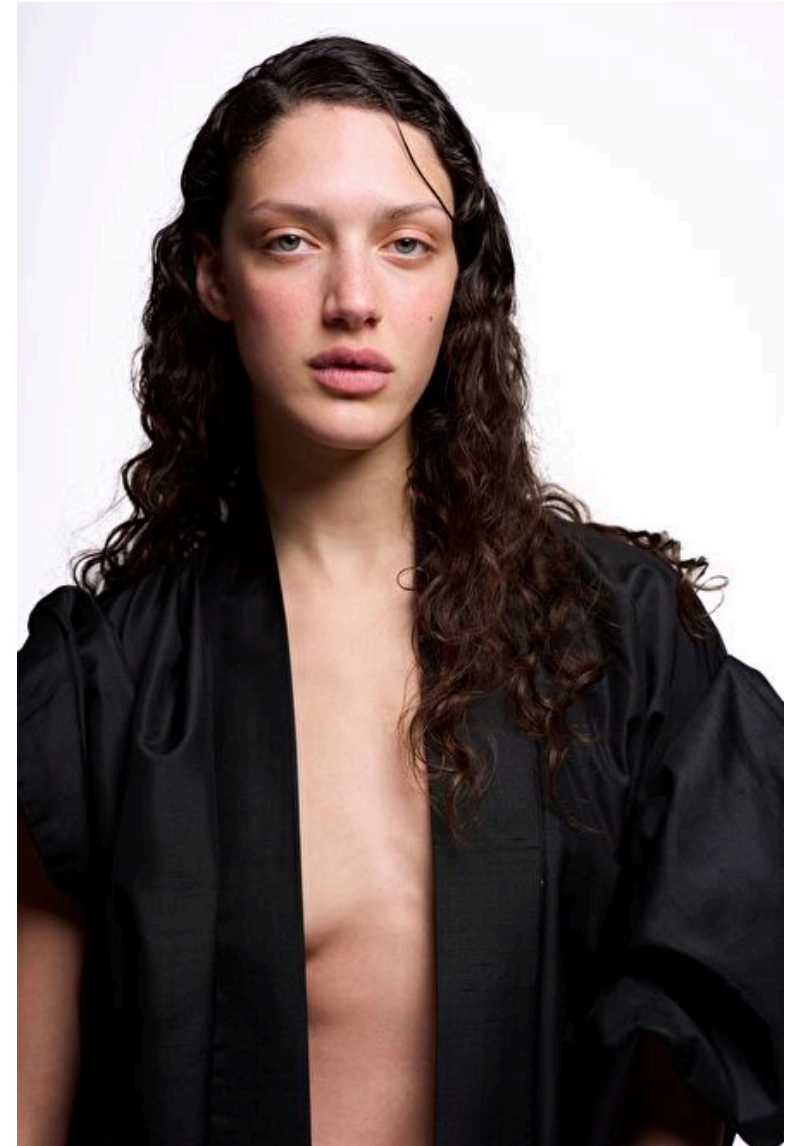

Paz Lenzi Marantelli

Height 178cm / 5' 10.0"

Bust 81cm / 32"

Waist 64cm / 25"

Hips 94cm / 37"

Shoes EU/US/UK 40 / 9 / 7

Eyes Blue

Hair Brown

Cup B