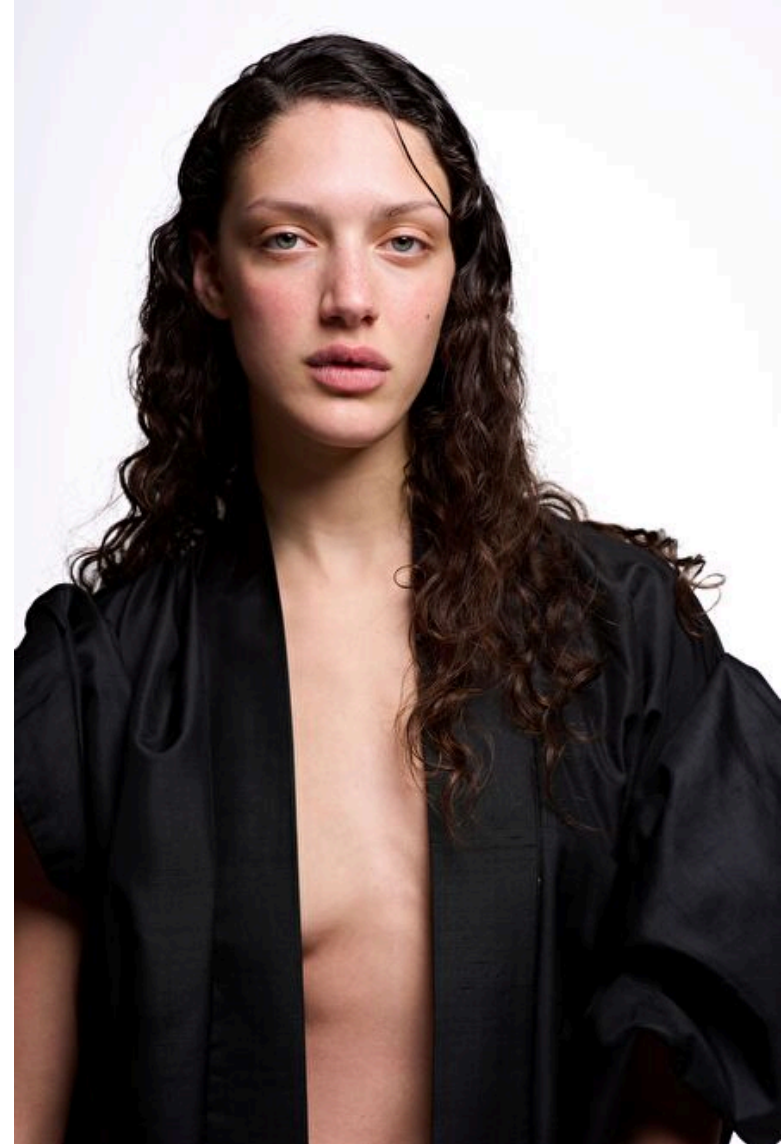

Paz Lenzi Marantelli

Height 178cm / 5' 10.0"

Bust 81cm / 32"

Waist 64cm / 25"

Hips 94cm / 37"

Shoes EU/US/UK 40 / 9 / 7

Eyes Blue

Hair Brown

Cup B