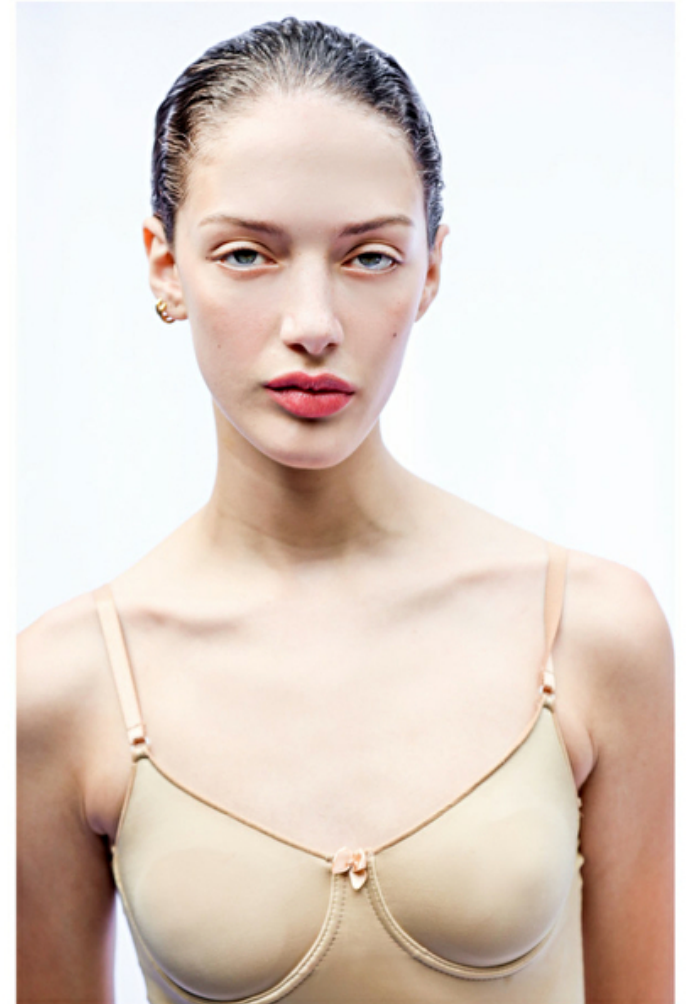

Waist 64cm / 25"

Hips 94cm / 37"

Shoes EU/US/UK 40 / 9 / 7

Eyes Blue

Hair Brown

Cup B

Select

MODEL MANAGEMENT