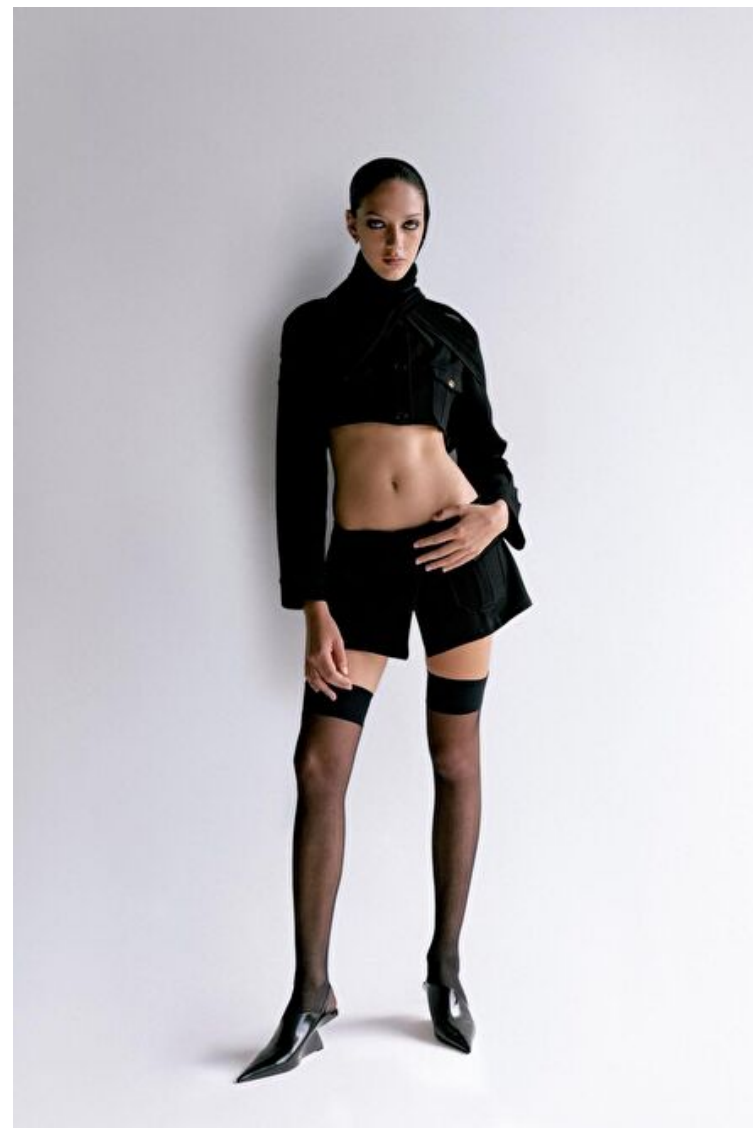

Paz Lenzi Marantelli

Height 178cm / 5' 10.0"

Bust 81cm / 32"

Waist 64cm / 25"

Hips 94cm / 37"

Shoes EU/US/UK 40 / 9 / 7

Eyes Blue

Hair Brown

Cup B