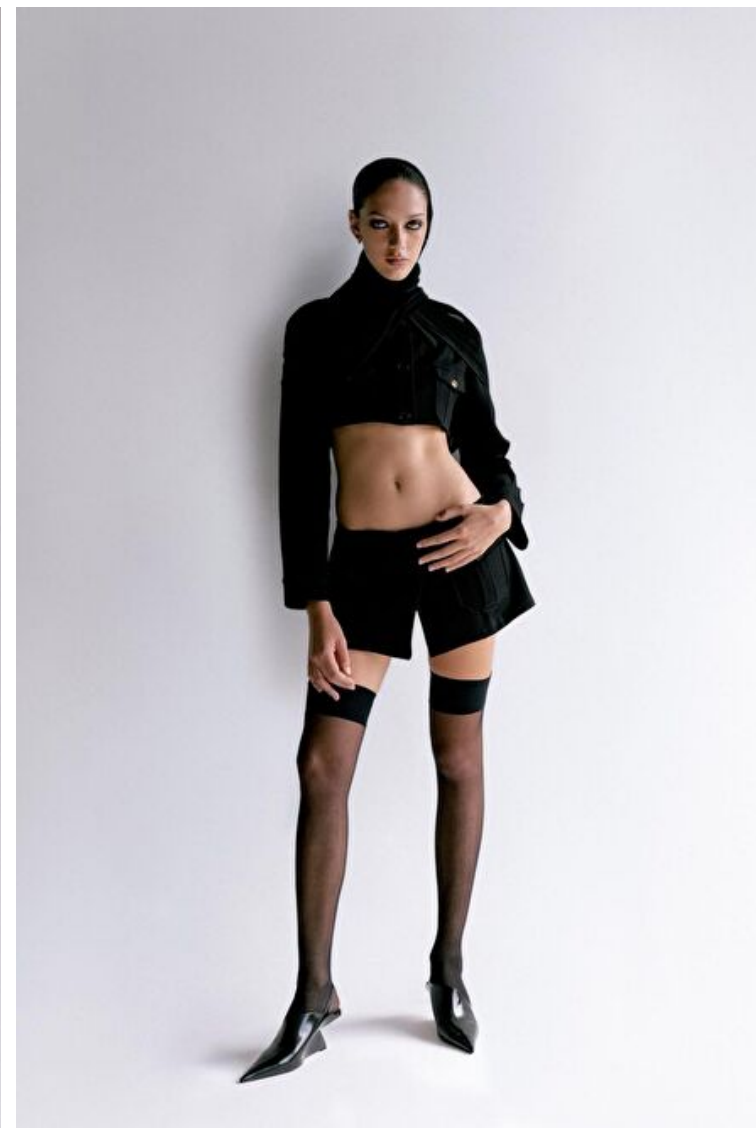

Paz Lenzi Marantelli

Height 178cm / 5' 10.0"

Bust 81cm / 32"

Waist 64cm / 25"

Hips 94cm / 37"

Shoes EU/US/UK 40 / 9 / 7

Eyes Blue

Hair Brown

Cup B