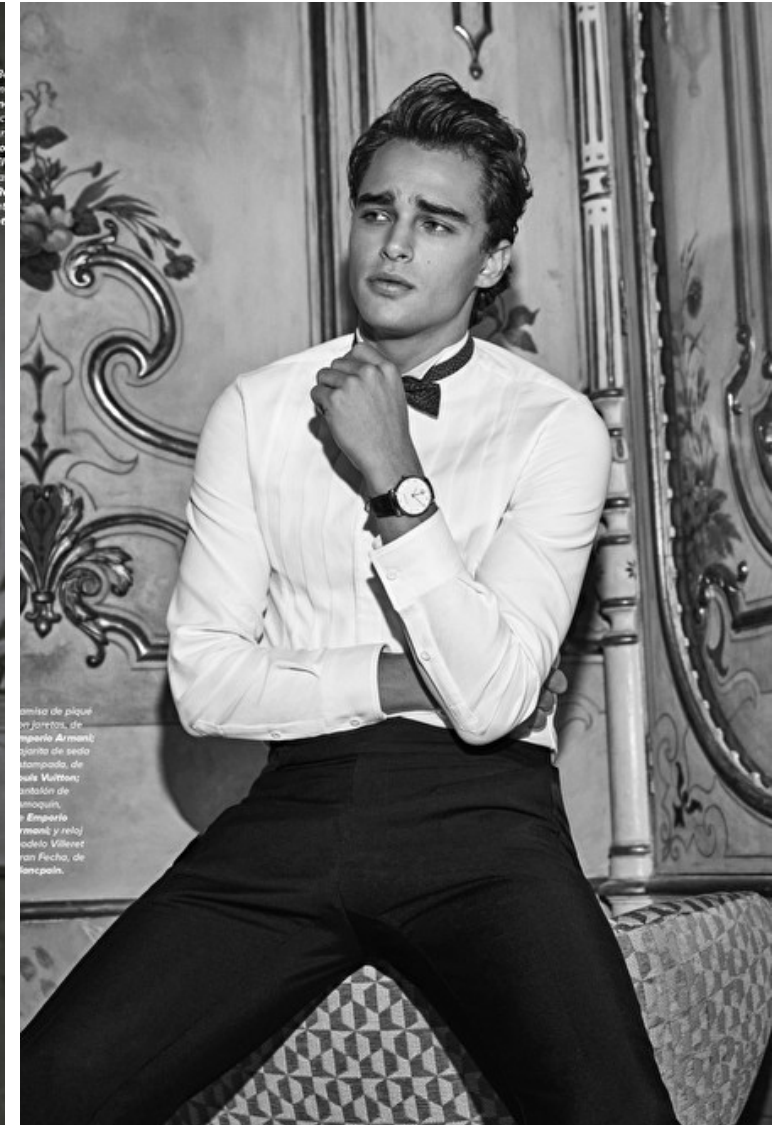

Select

MODEL MANAGEMENT

2nd floor, 77 ST. Martins Lane (entrance on Cranbourn Street) , London, WC2N 4AA, England, United Kingdom
Phone: +44 (0) 20 7299 1322 **Fax:** +44 (0) 20 7299 1386 **Email:** info@selectmodel.com **Website:** https://www.selectmodel.com/

PEPE

Height 187cm / 6' 1.5"

Chest 95cm / 37.5"

Waist 79cm / 31"

Shoes EU/US/UK 44 / 11 / 9.5

Inseam 79cm / 31"

Neck 39cm / 15.5"

Hair Blond

Hair length 3

Eyes Blue