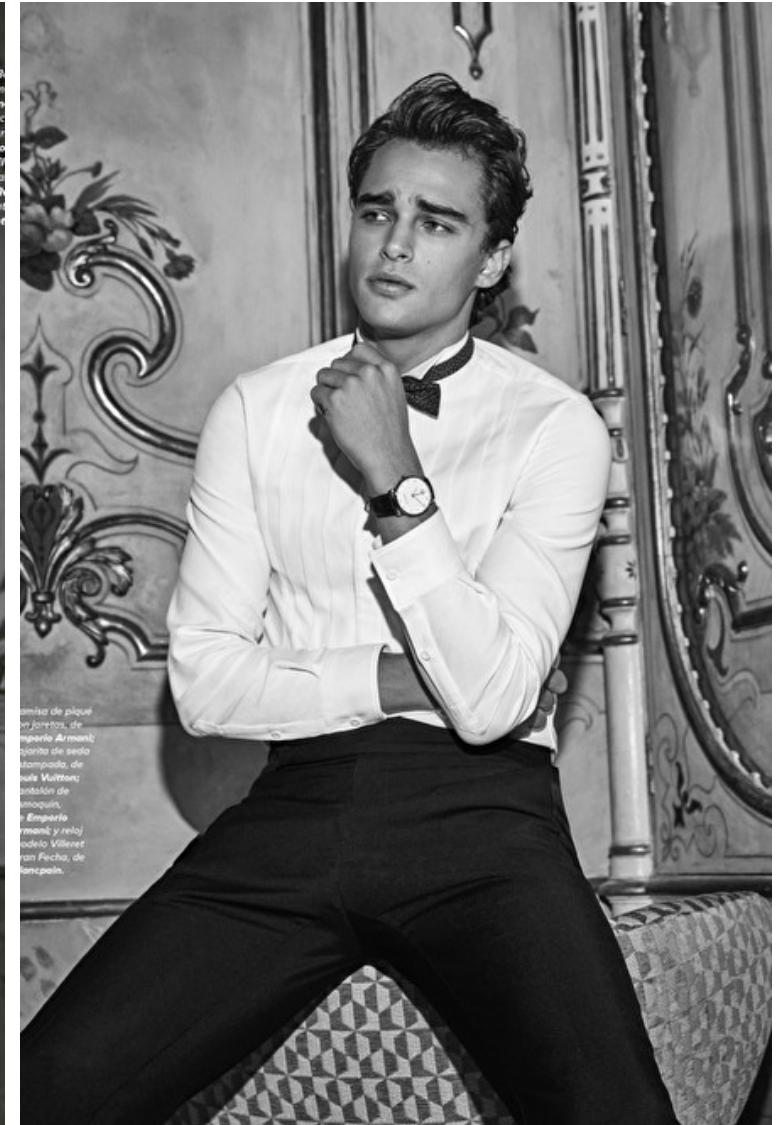

Neck 39cm / 15.5"

Hair Blond

Hair length 3

Eyes Blue

Select

MODEL MANAGEMENT

2nd floor, 77 ST. Martins Lane (entrance on Cranbourn Street) , London, WC2N 4AA, England, United Kingdom
Phone: +44 (0) 20 7299 1322 **Fax:** +44 (0) 20 7299 1386 **Email:** info@selectmodel.com **Website:** https://www.selectmodel.com/