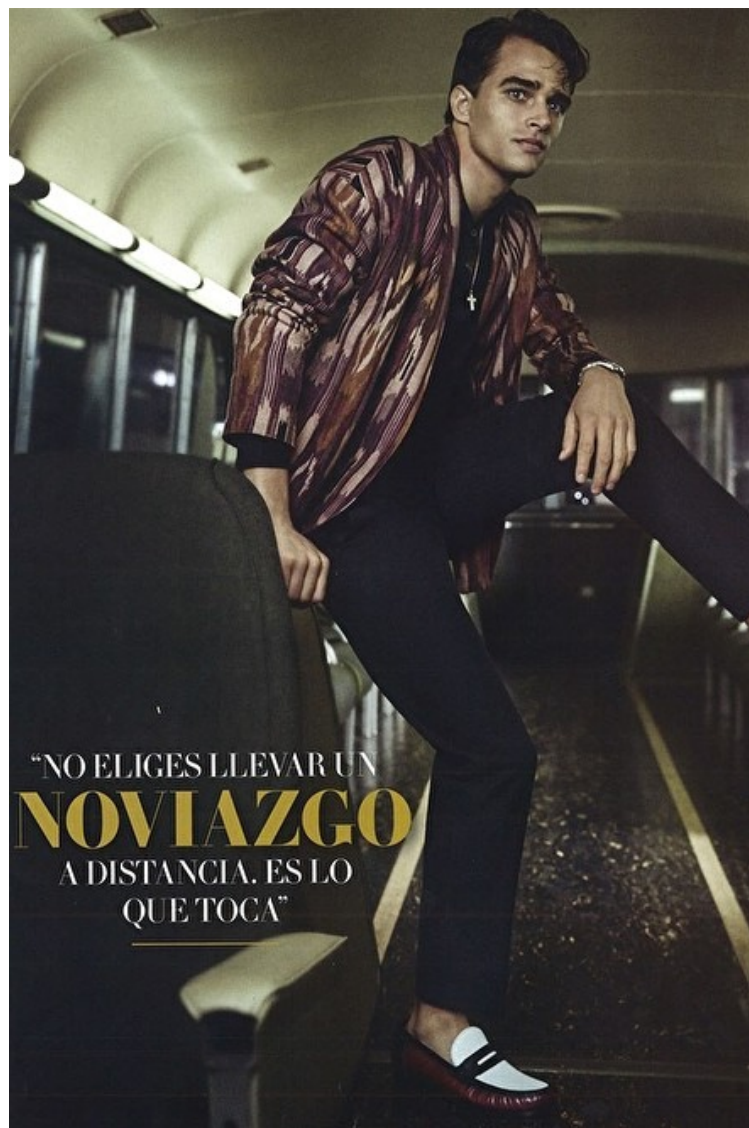

Shoes EU/US/UK 44 / 11 / 9.5

Inseam 79cm / 31"

Neck 39cm / 15.5"

Hair Blond

Hair length 3

Eyes Blue

PEPE

Height 187cm / 6' 1.5"