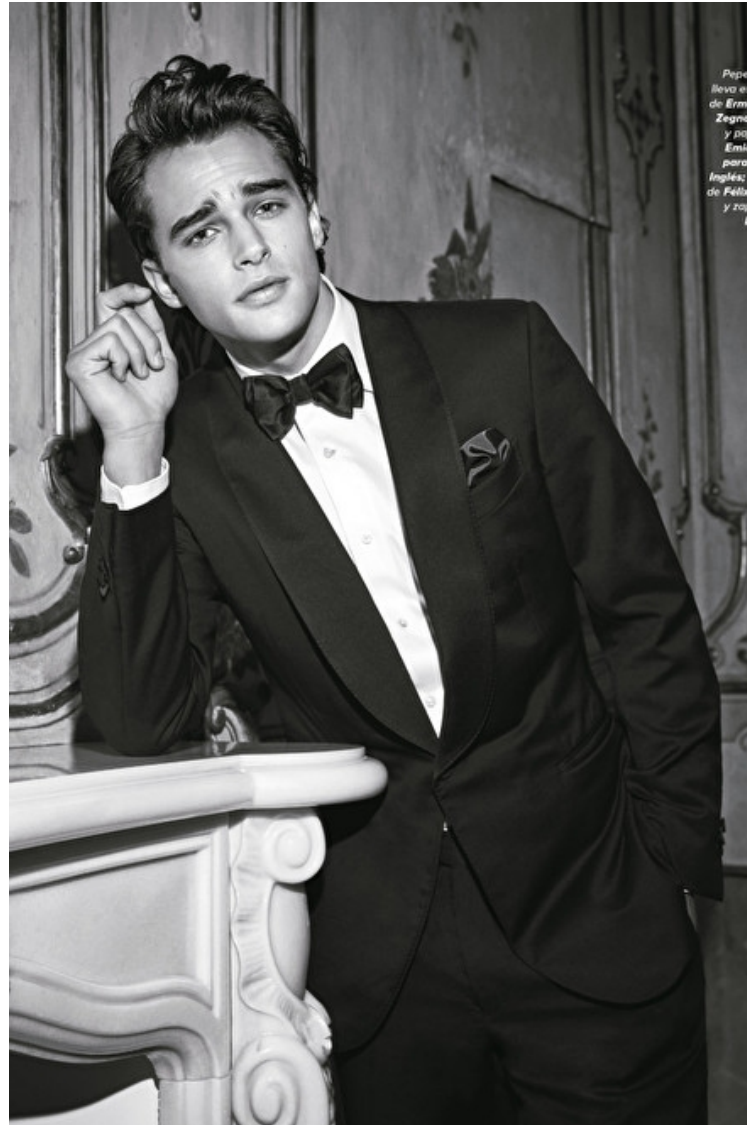

Select

MODEL MANAGEMENT

2nd floor, 77 ST. Martins Lane (entrance on Cranbourn Street) , London, WC2N 4AA, England, United Kingdom
Phone: +44 (0) 20 7299 1322 **Fax:** +44 (0) 20 7299 1386 **Email:** info@selectmodel.com **Website:** https://www.selectmodel.com/

PEPE

Height 187cm / 6' 1.5"

Chest 95cm / 37.5"

Waist 79cm / 31"

Shoes EU/US/UK 44 / 11 / 9.5

Inseam 79cm / 31"

Neck 39cm / 15.5"

Hair Blond

Hair length 3

Eyes Blue