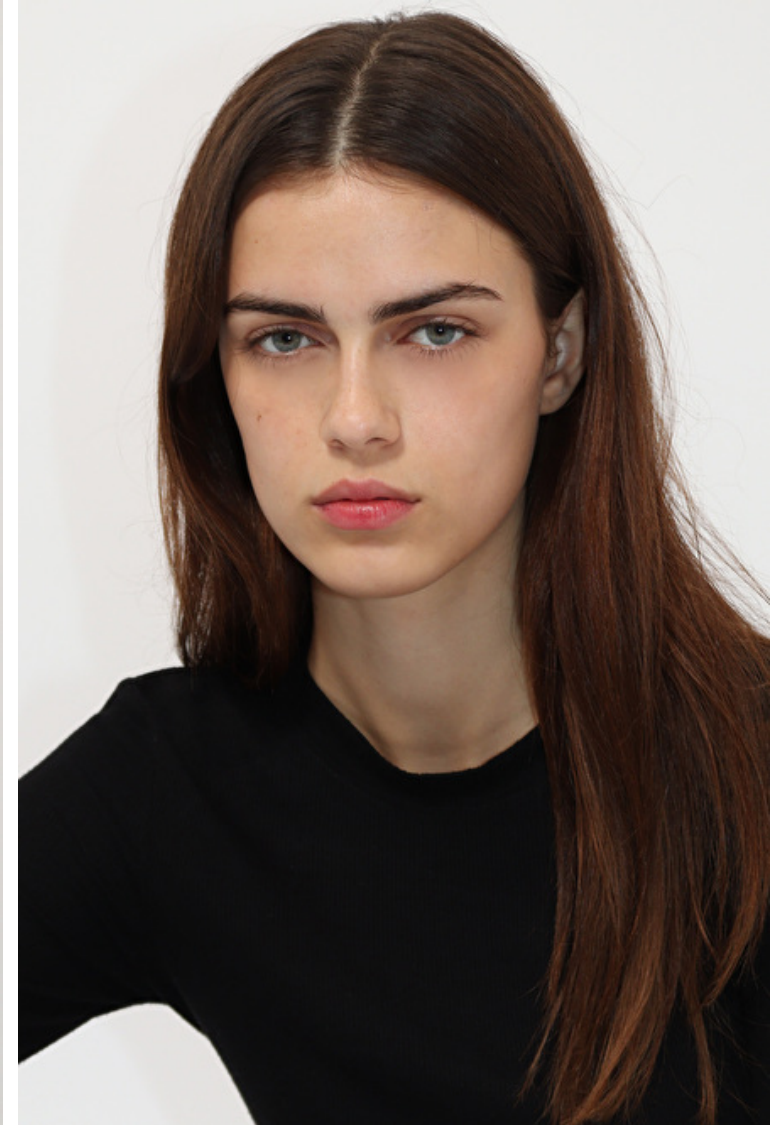

PETRA

Height 175cm / 5' 9.0"

Bust 79cm / 31"

Waist 60cm / 23.5"

Hips 90cm / 35.5"

Shoes EU/US/UK 38.5 / 7.5 / 5

Eyes Blue

Hair Brown

Cup C/D