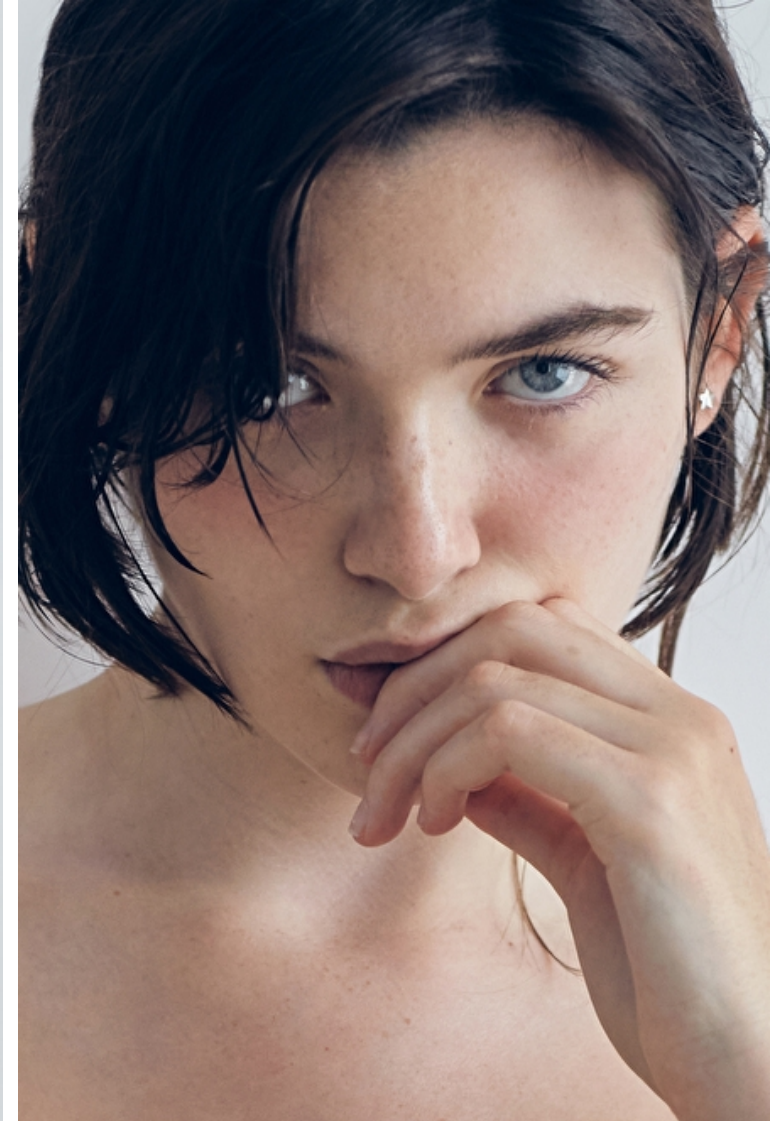

Phoebe Farnham

Height 180cm / 5' 11.0"

Bust 81cm / 32"

Waist 66cm / 26"

Hips 91cm / 36"

Shoes EU/US/UK 40.5 / 9.5 / 7

Eyes Blue

Hair Dark brown