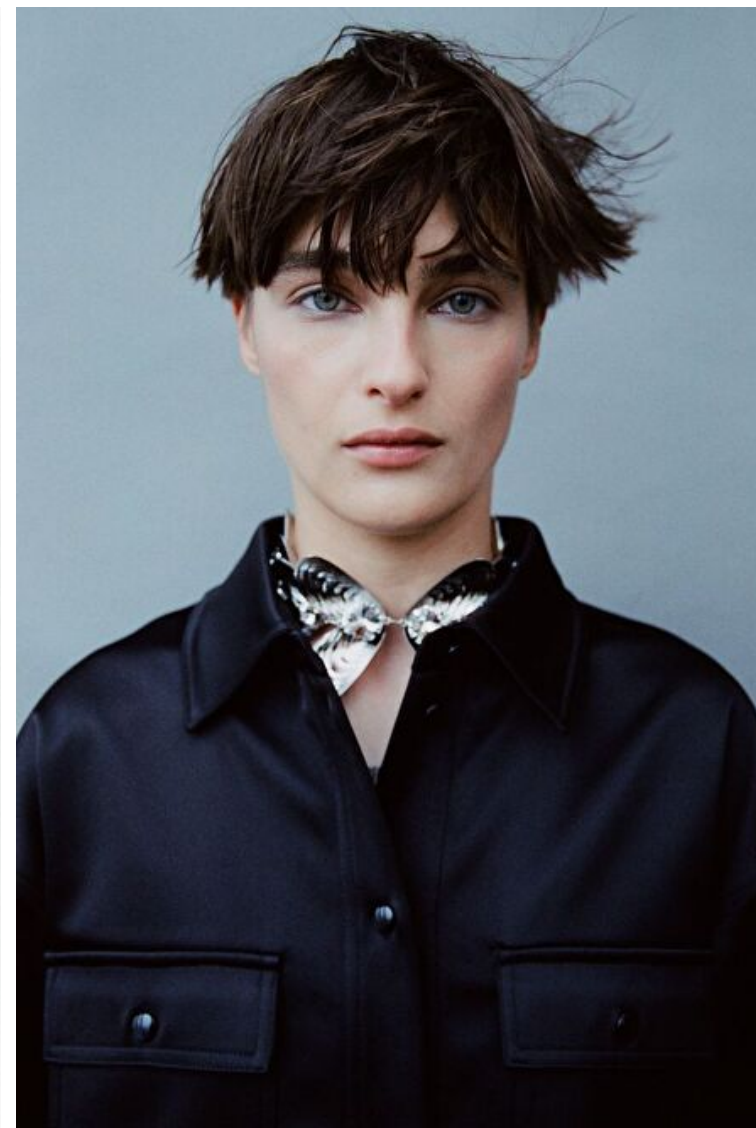

Popo Nauczyciel

Height 172cm / 5' 7.5"

Bust 81cm / 32"

Waist 61cm / 24"

Hips 86cm / 34"

Shoes EU/US/UK 38 / 7.5 / 5

Eyes Blue

Hair Light brown