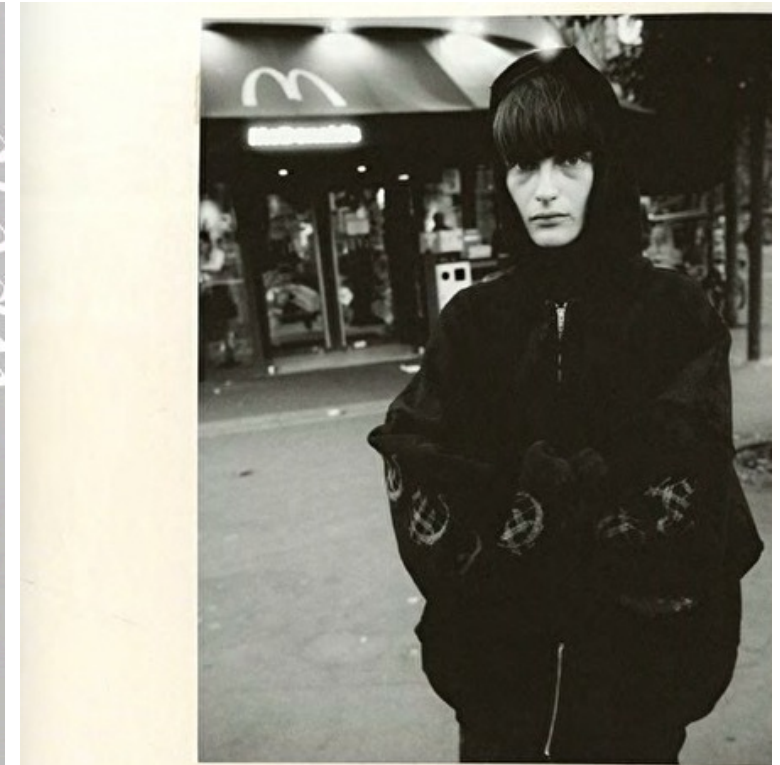

Popo Nauczyciel

Height 172cm / 5' 7.5"

Bust 81cm / 32"

Waist 61cm / 24"

Hips 86cm / 34"

Shoes EU/US/UK 38 / 7.5 / 5

Eyes Blue

Hair Light brown

PHOTOGRAPHS BY

ROBIN GALIEGUE

THE ART OF REVOLUTION

STYLING BY VIRGINIE BENARROCH

Popo Nauczyciel

Height 172cm / 5' 7.5"

Bust 81cm / 32"

Waist 61cm / 24"