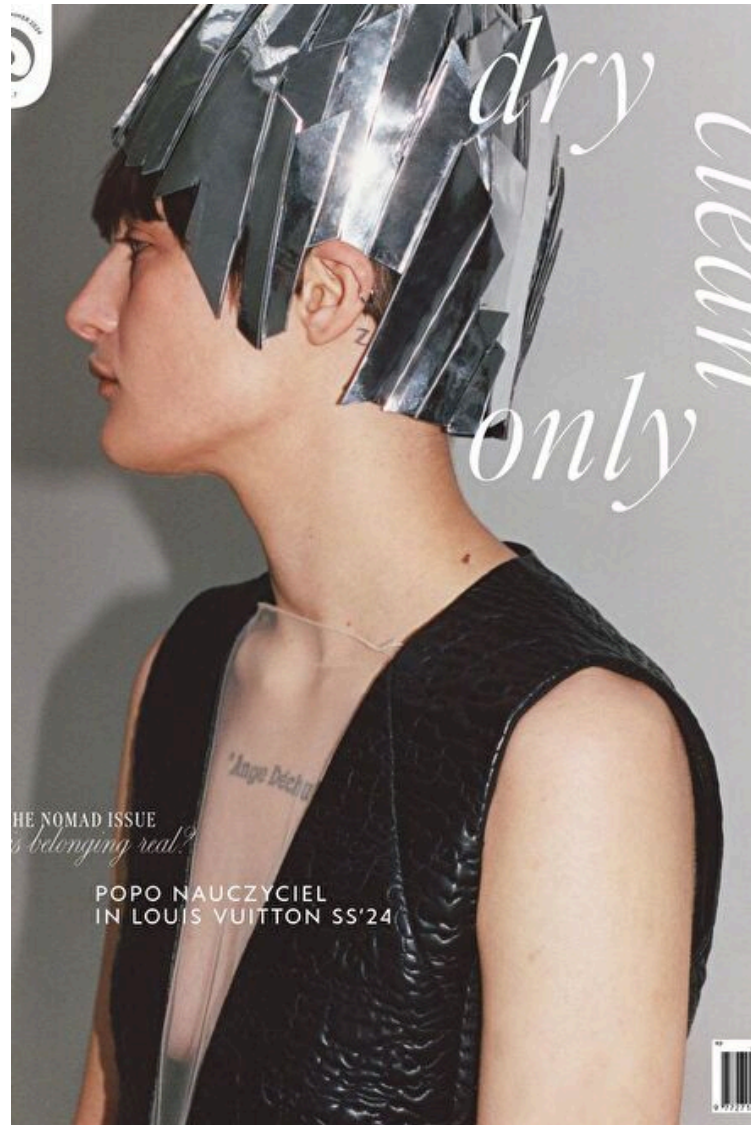

PHOTOGRAPHS BY

ROBIN GALIEGUE

THE ART OF REVOLUTION

STYLING BY VIRGINIE BENARROCH

Popo Nauczyciel

Height 172cm / 5' 7.5"

Bust 81cm / 32"

Waist 61cm / 24"