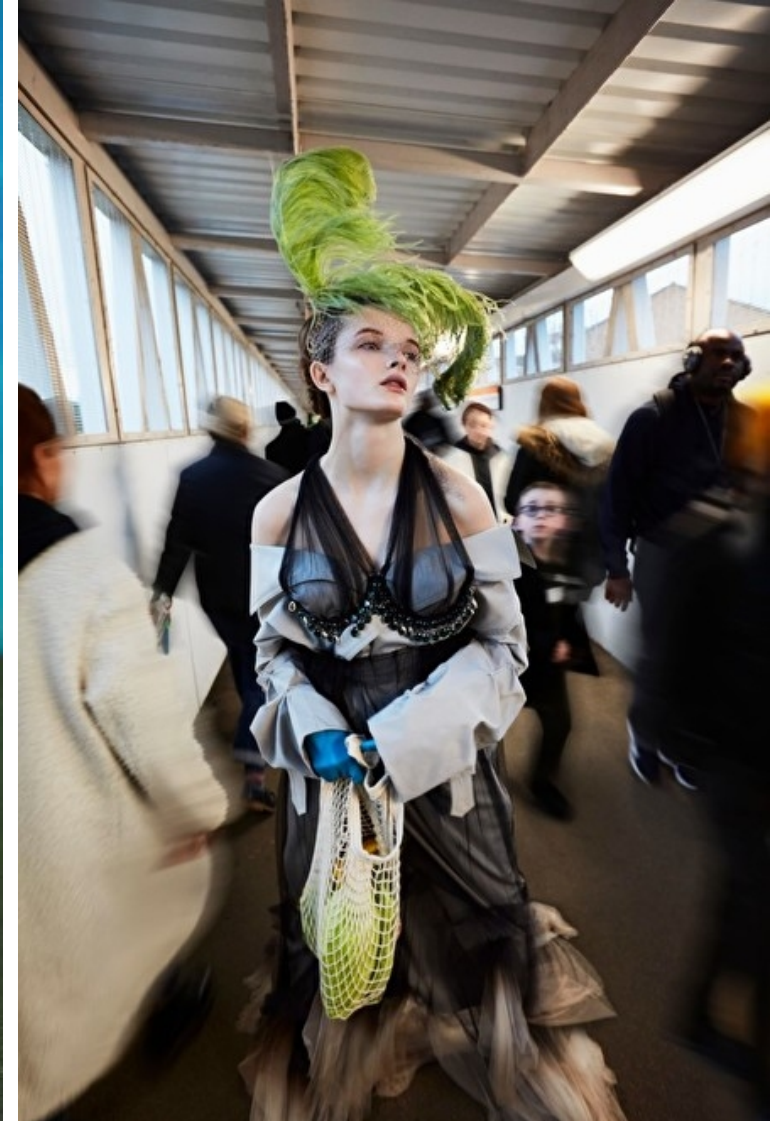

Select

MODEL MANAGEMENT

2nd floor, 77 ST. Martins Lane, London, 00000, England, United Kingdom

Phone: +44 20 7299 1300 Fax: +44 20 7299 1385 Email: info@selectmodel.com Website: <https://www.selectmodel.com/>

PRIMROSE ARCHER

Height 176cm / 5' 9.5"

Bust 80cm / 31.5"

Hips 89cm / 35"

Waist 63cm / 25"

Shoes EU/US/UK 39 / 8 / 6

Size EU/US 34 / 4

Hair Light brown

Hair length 8

Eyes Blue

Cup C