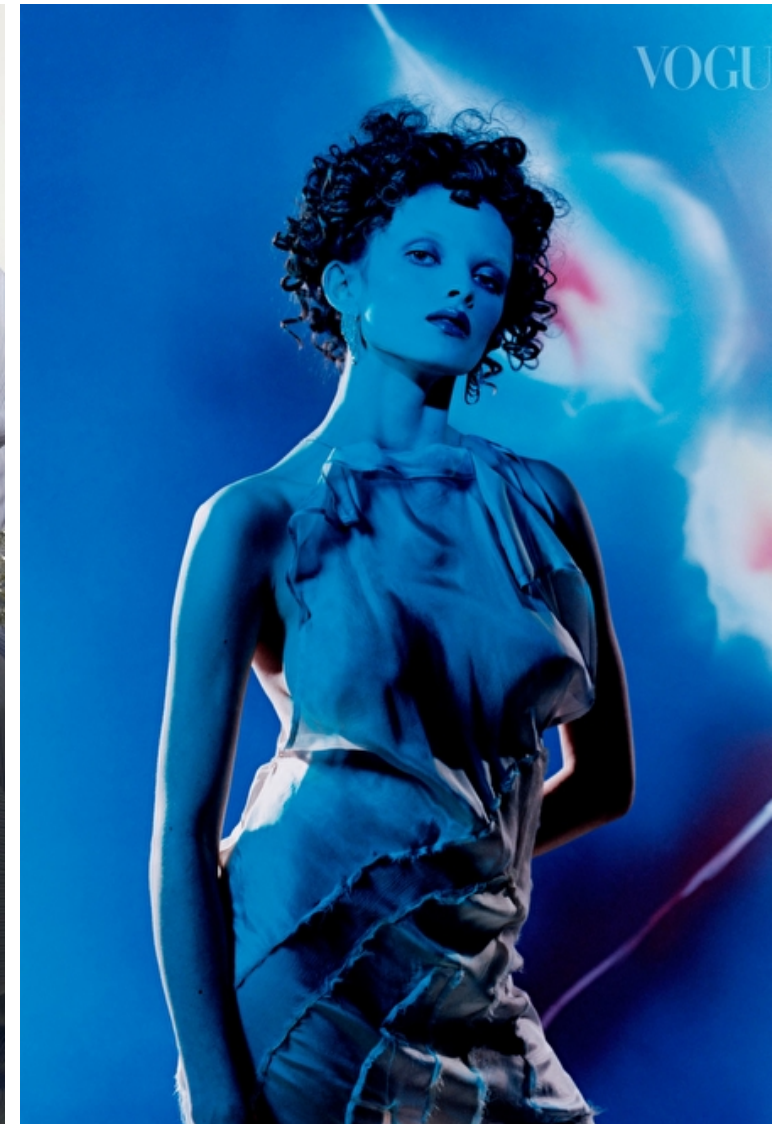

Size EU/US 34 / 4

Hair Light brown

Hair length 8

Eyes Blue

Cup C

Select

MODEL MANAGEMENT

2nd floor, 77 ST. Martins Lane, London, 00000, England, United Kingdom