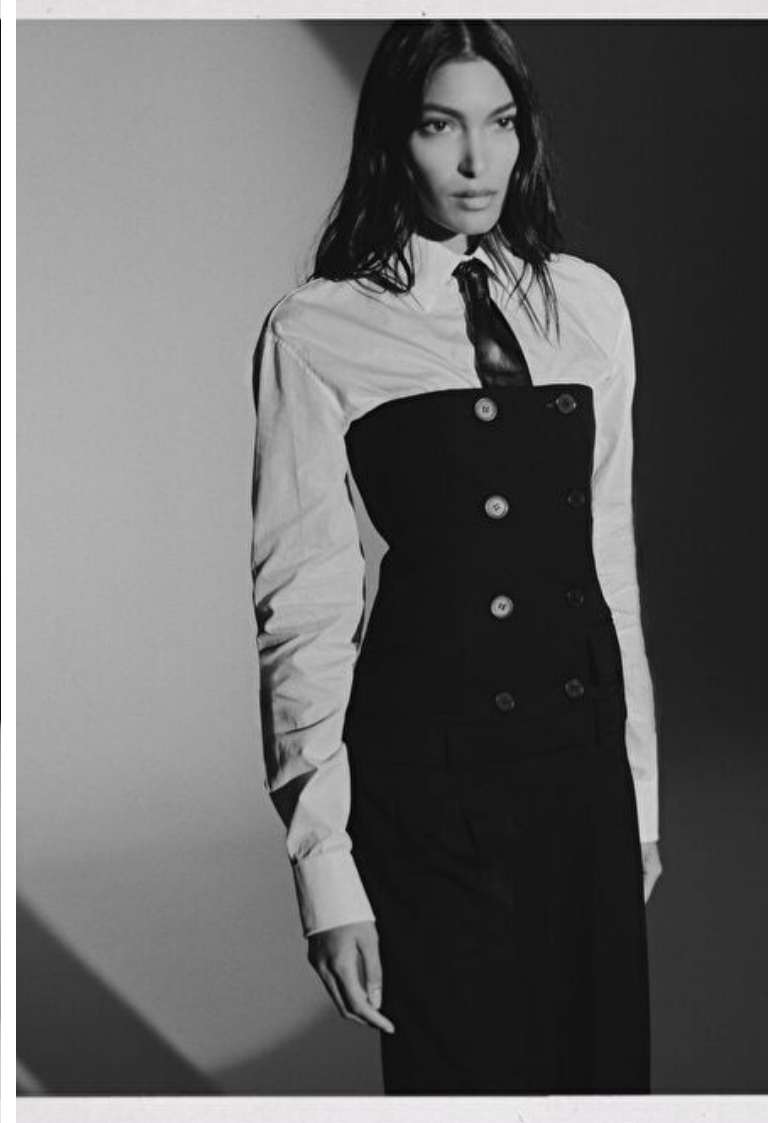

Select

MODEL MANAGEMENT

2nd floor, 77 ST. Martins Lane, London, 00000, England, United Kingdom

Phone: +44 20 7299 1300 Fax: +44 20 7299 1385 Email: info@selectmodel.com Website: <https://www.selectmodel.com/>

PRITIKA SWARUP

Height 177cm / 5' 9.5"

Size EU/US 33

Bust 81cm / 32"

Waist 58cm / 23"

Hips 84cm / 33"

Shoes EU/US/UK 39 / 8 / 6

Eyes Brown

Hair Brown

Cup A