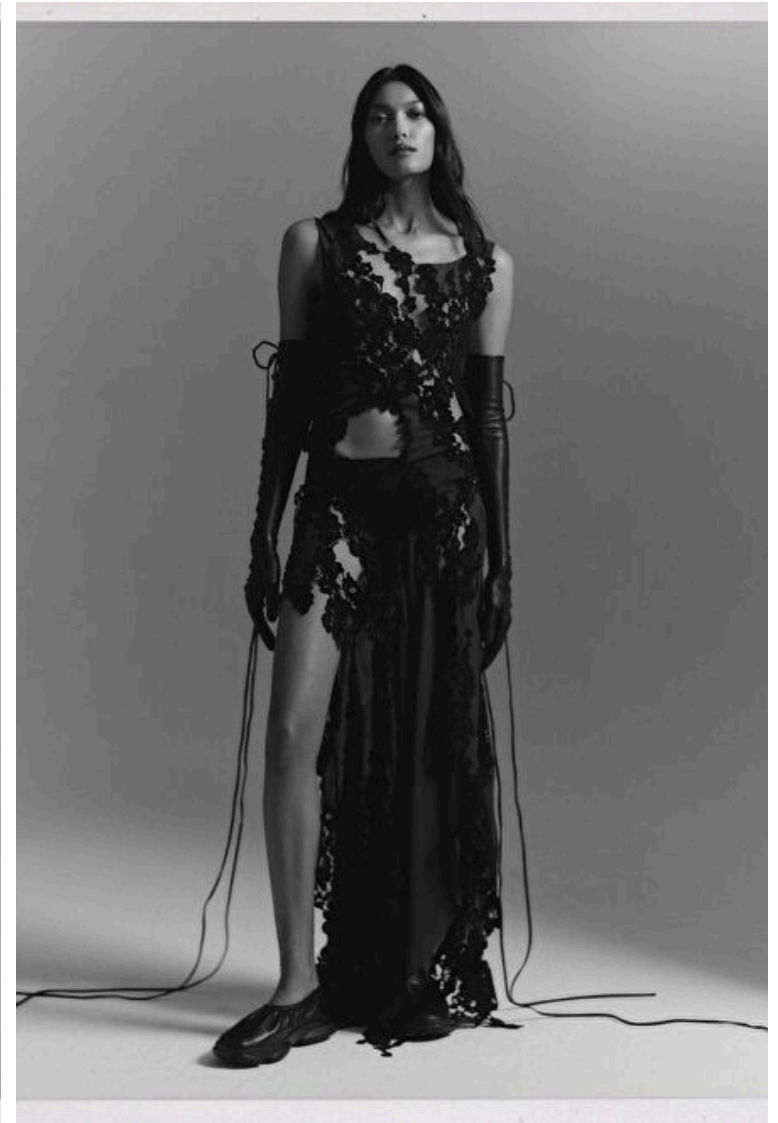

Select

MODEL MANAGEMENT

2nd floor, 77 ST. Martins Lane, London, 00000, England, United Kingdom
Phone: +44 20 7299 1300 Fax: +44 20 7299 1385 Email: info@selectmodel.com Website: <https://www.selectmodel.com/>

PRITIKA SWARUP

Height 177cm / 5' 9.5"

Size EU/US 33

Bust 81cm / 32"

Waist 58cm / 23"

Hips 84cm / 33"

Shoes EU/US/UK 39 / 8 / 6

Eyes Brown

Hair Brown

Cup A