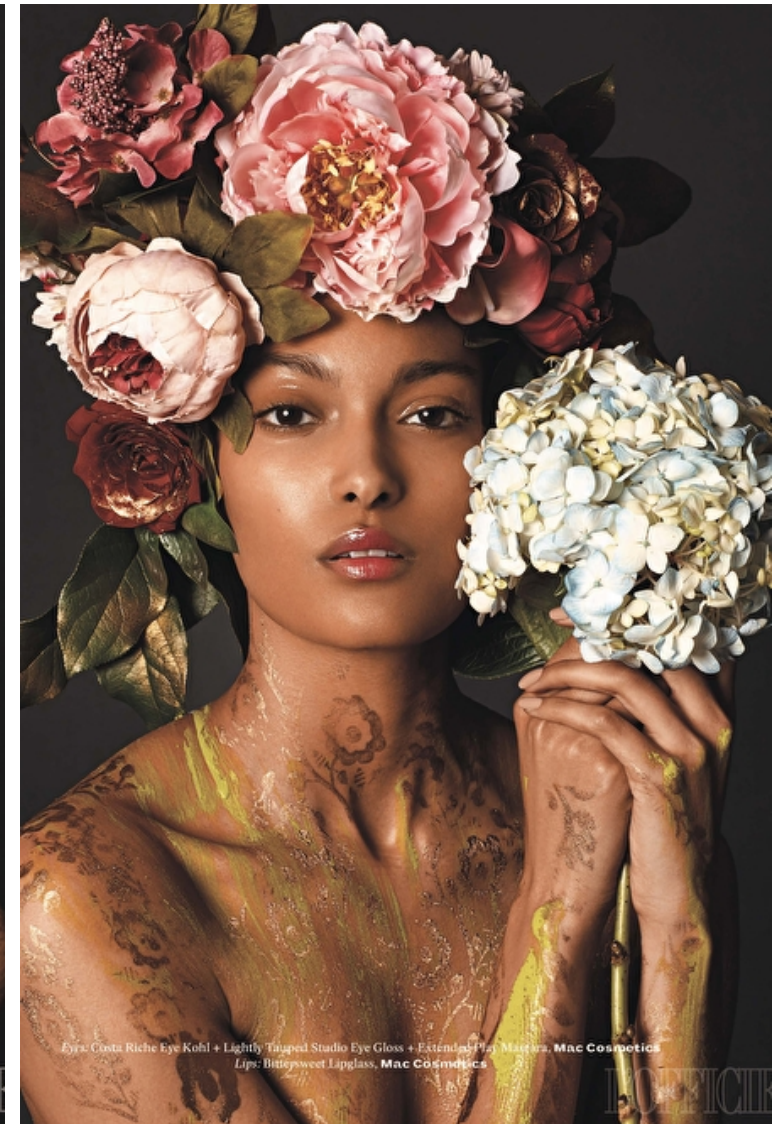

Select

MODEL MANAGEMENT

2nd floor, 77 ST. Martins Lane, London, 00000, England, United Kingdom
Phone: +44 20 7299 1300 Fax: +44 20 7299 1385 Email: info@selectmodel.com Website: https://www.selectmodel.com/

PRITIKA SWARUP

Height 177cm / 5' 9.5"

Size EU/US 33

Bust 81cm / 32"

Waist 58cm / 23"

Hips 84cm / 33"

Shoes EU/US/UK 39 / 8 / 6

Eyes Brown

Hair Brown

Cup A