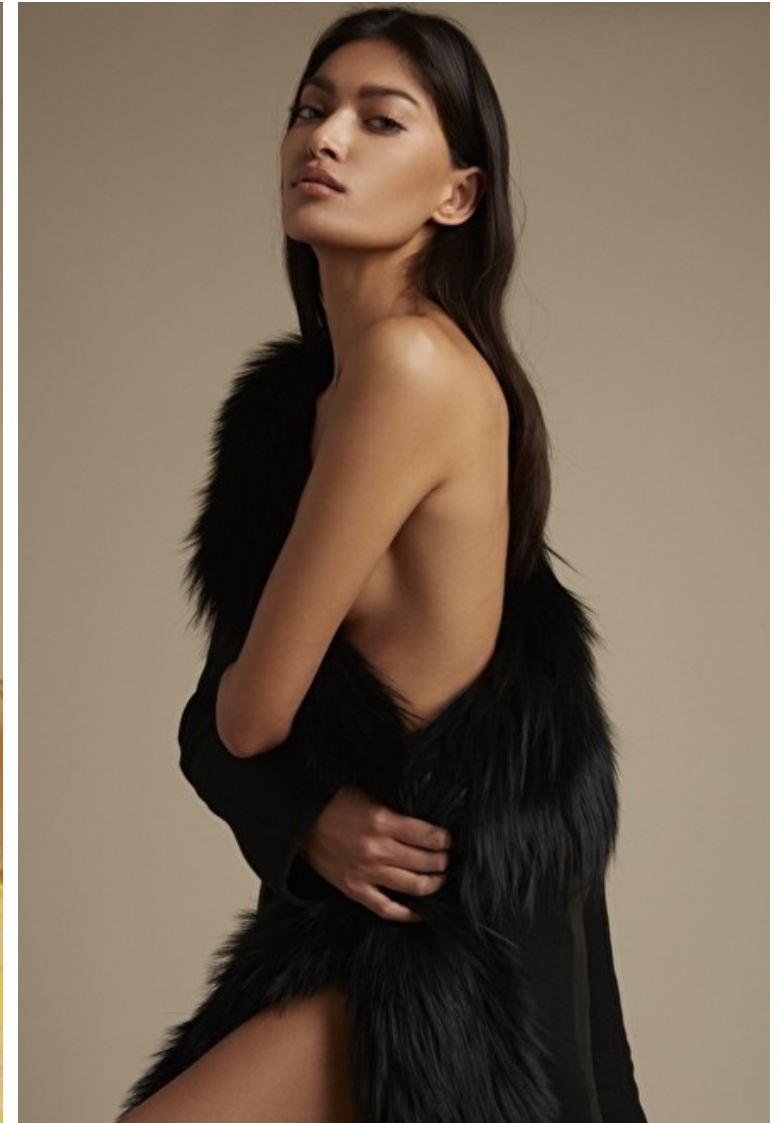

Select

MODEL MANAGEMENT

2nd floor, 77 ST. Martins Lane, London, 00000, England, United Kingdom

Phone: +44 20 7299 1300 Fax: +44 20 7299 1385 Email: info@selectmodel.com Website: <https://www.selectmodel.com/>

PRITIKA SWARUP

Height 177cm / 5' 9.5"

Size EU/US 33

Bust 81cm / 32"

Waist 58cm / 23"

Hips 84cm / 33"

Shoes EU/US/UK 39 / 8 / 6

Eyes Brown

Hair Brown

Cup A