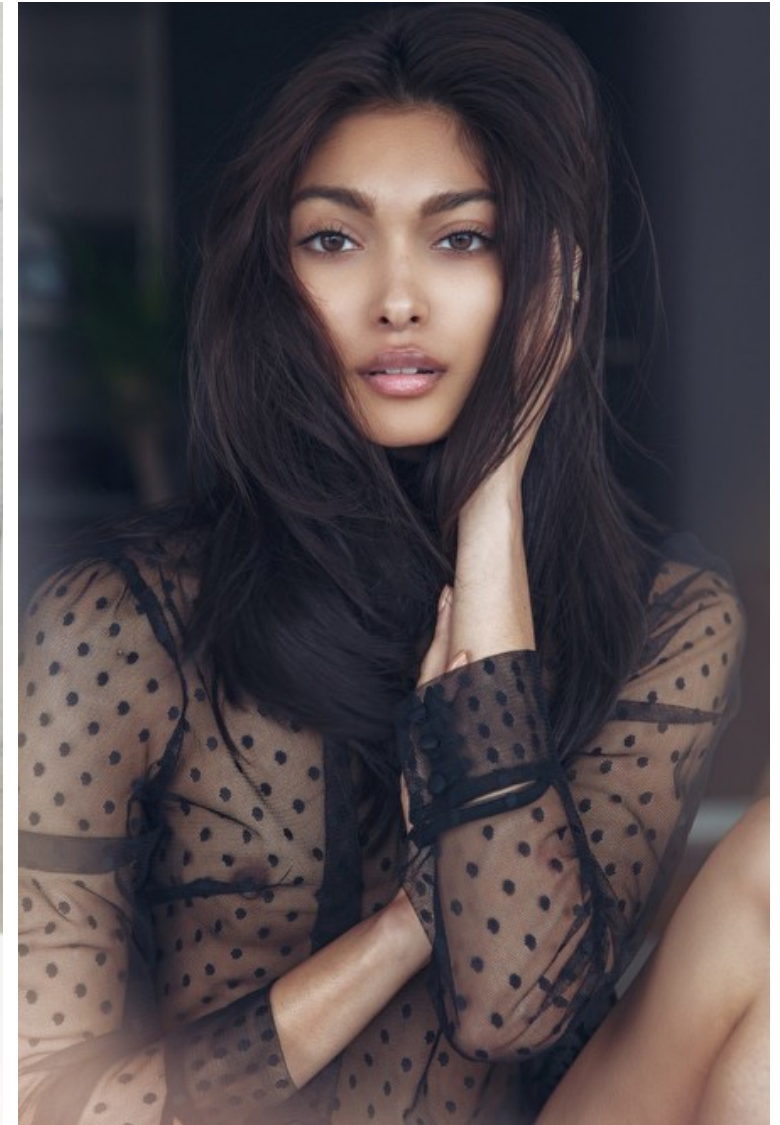

Select

MODEL MANAGEMENT

2nd floor, 77 ST. Martins Lane, London, 00000, England, United Kingdom
Phone: +44 20 7299 1300 **Fax:** +44 20 7299 1385 **Email:** info@selectmodel.com **Website:** https://www.selectmodel.com/

PRITIKA SWARUP

Height 177cm / 5' 9.5"

Size EU/US 33

Bust 81cm / 32"

Waist 58cm / 23"

Hips 84cm / 33"

Shoes EU/US/UK 39 / 8 / 6

Eyes Brown

Hair Brown

Cup A