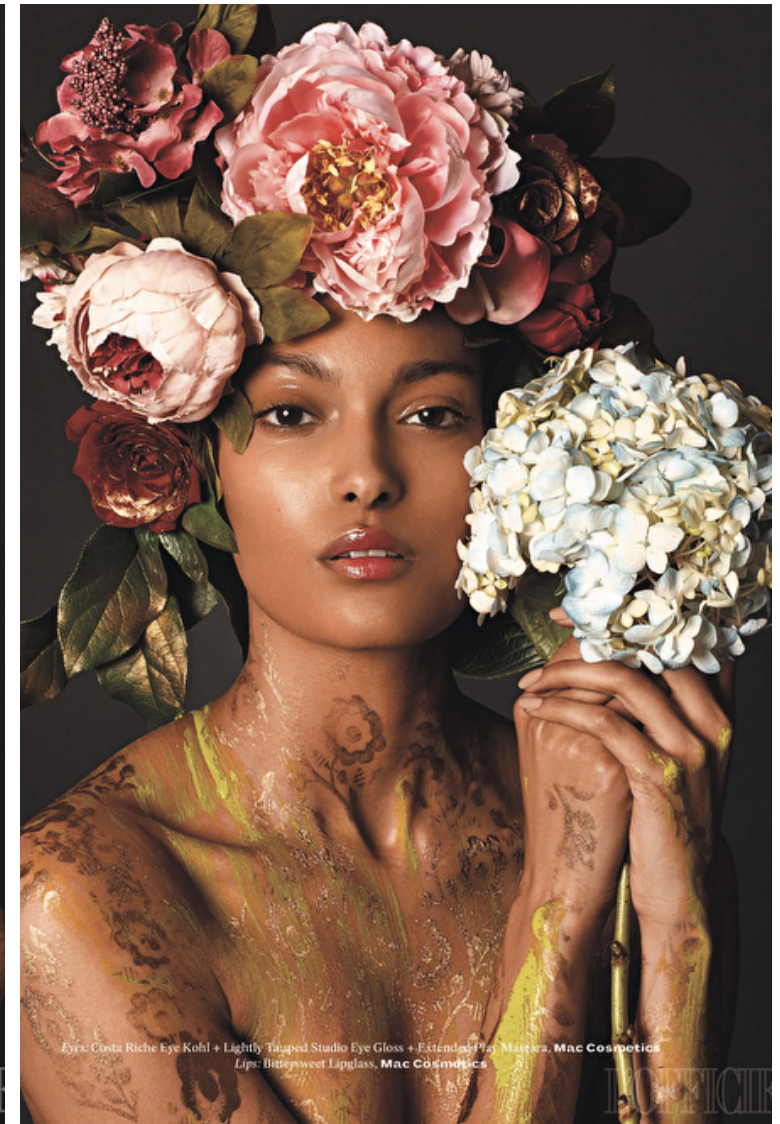

Select

MODEL MANAGEMENT

2nd floor, 77 ST. Martins Lane, London, 00000, England, United Kingdom
Phone: +44 20 7299 1300 Fax: +44 20 7299 1385 Email: info@selectmodel.com Website: https://www.selectmodel.com/

PRITIKA SWARUP

Height 177cm / 5' 9.5"

Size EU/US 33

Bust 81cm / 32"

Waist 58cm / 23"

Hips 84cm / 33"

Shoes EU/US/UK 39 / 8 / 6

Eyes Brown

Hair Brown

Cup A