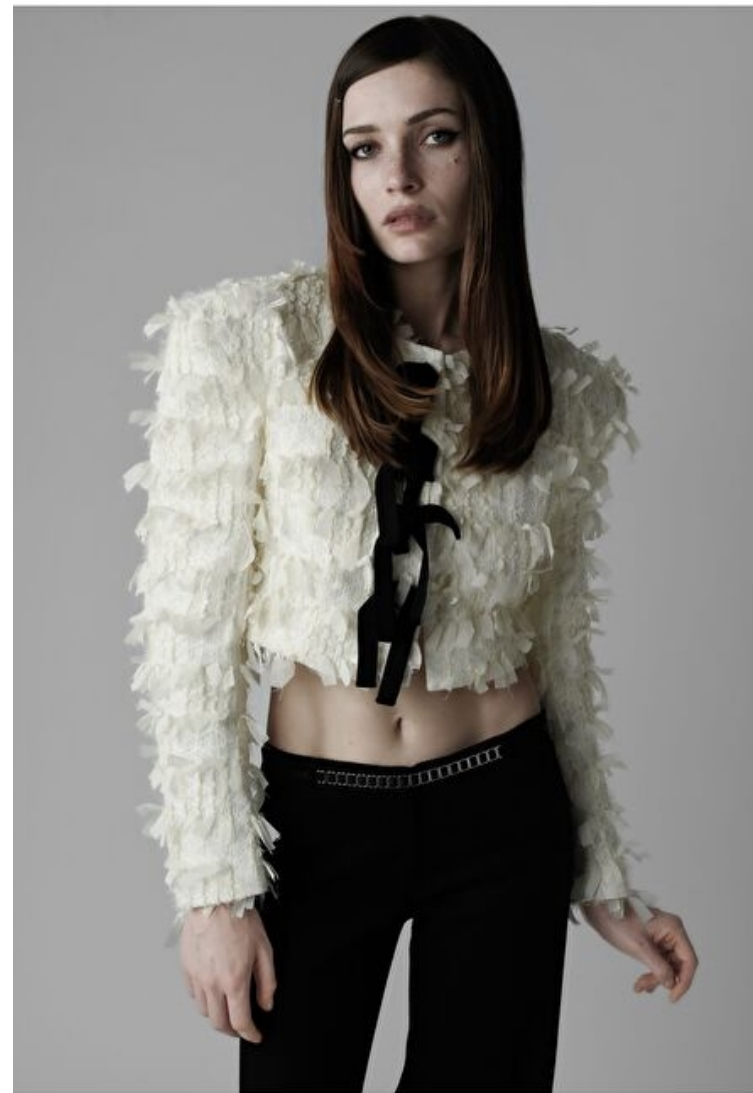

## PUMA

Height 178cm / 5' 10.0"

Bust 81cm / 32"

Waist 61cm / 24"

Hips 86cm / 34"

Shoes EU/US/UK 40 / 9 / 7

Eyes Blue

Hair Brown