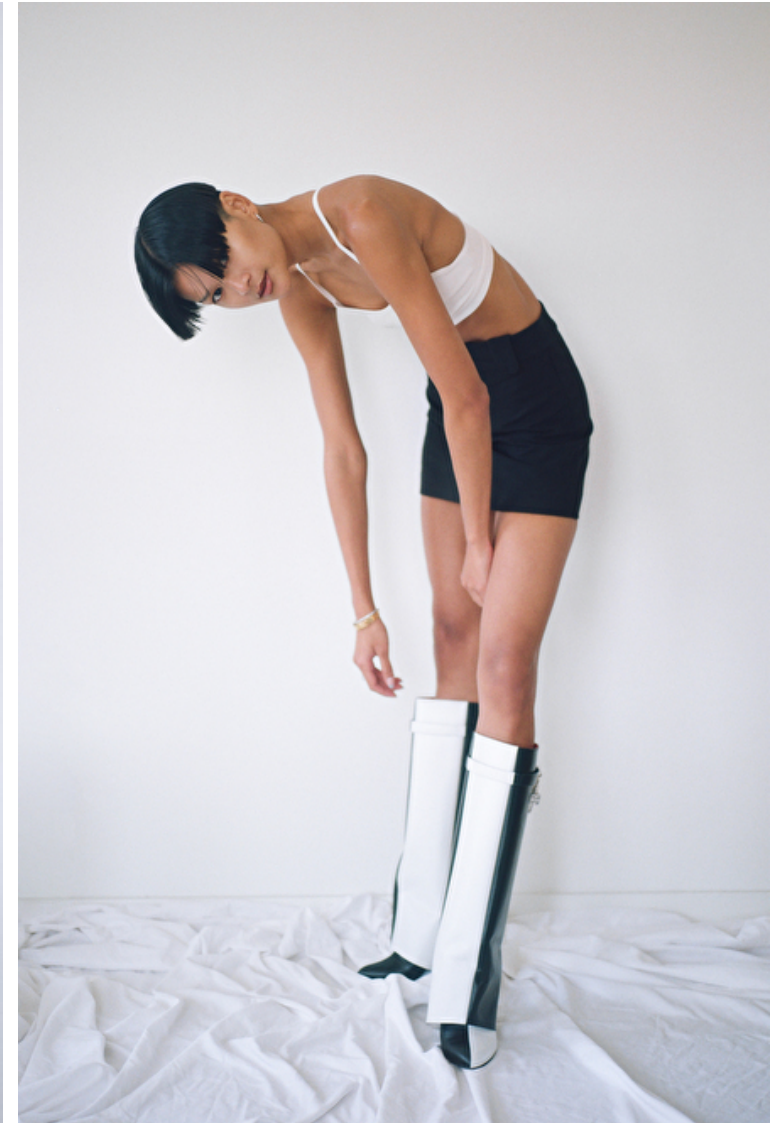

Select

MODEL MANAGEMENT

2nd floor, 77 ST. Martins Lane, London, WC2N 4AA, England, United Kingdom

Phone: +44 20 7299 1300 Fax: +44 20 7299 1385 Email: info@selectmodel.com Website: <https://www.selectmodel.com/>

Pure

Height 178cm / 5' 10.0"

Bust 81cm / 32"

Waist 61cm / 24"

Hips 86cm / 34"

Shoes EU/US/UK 39.5 / 8.5 / 6

Eyes Brown

Hair Brown

Cup A