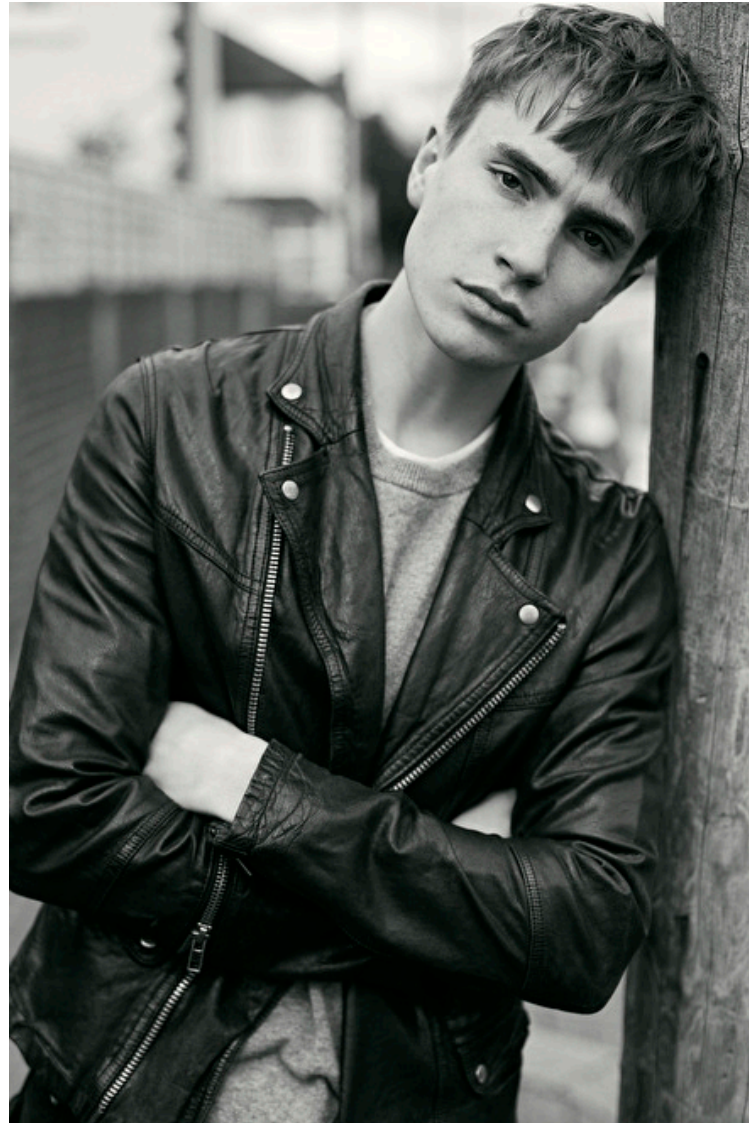

Select

MODEL MANAGEMENT

2nd floor, 77 ST. Martins Lane (entrance on Cranbourn Street), London, WC2N 4AA, England, United Kingdom
Phone: +44 (0) 20 7299 1322 **Fax:** +44 (0) 20 7299 1386 **Email:** info@selectmodel.com **Website:** https://www.selectmodel.com/

Ralph MacFadyen

Height 190cm / 6' 3.0"

Chest 94cm / 37"

Waist 76cm / 30"

Hips 99cm / 39"

Shoes EU/US/UK 46.5 / 13 / 11

Eyes Brown

Hair Brown

Inseam 89cm / 35"

Neck 39cm / 15.5"

Sleeve 58cm / 23"

Hair length 5