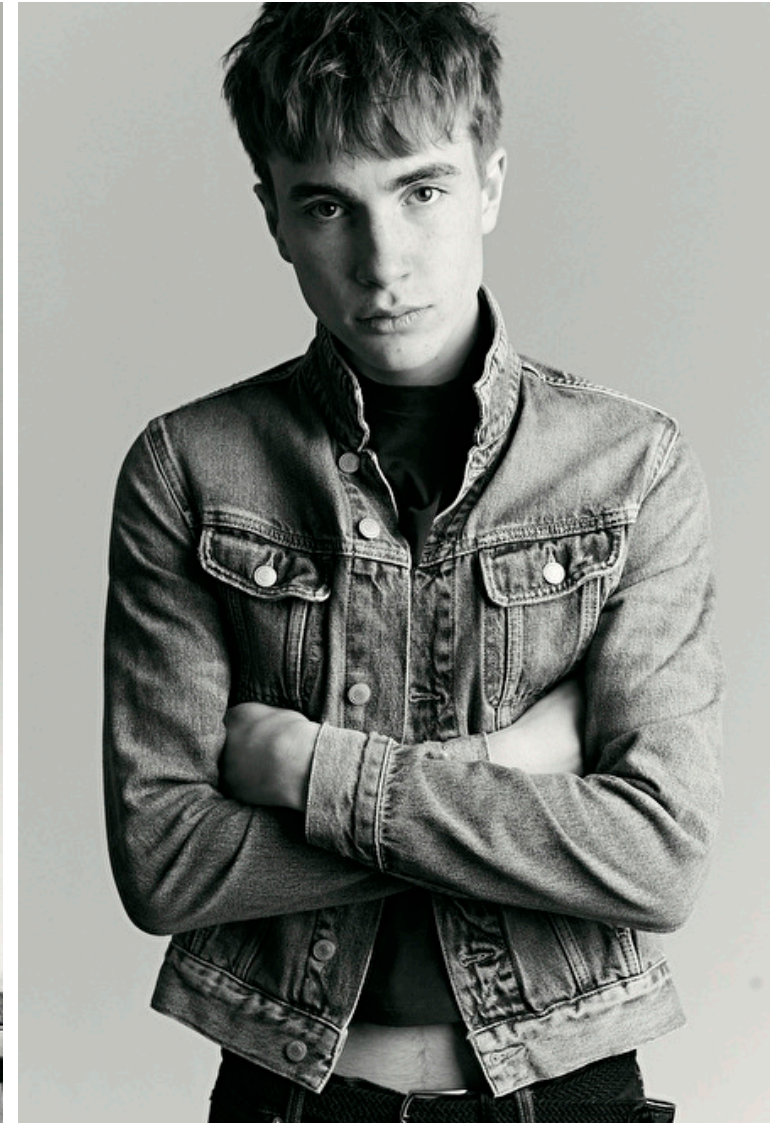

Ralph MacFadyen

Height 190cm / 6' 3.0"

Chest 94cm / 37"

Waist 76cm / 30"

Hips 99cm / 39"

Shoes EU/US/UK 46.5 / 13 / 11

Eyes Brown

Hair Brown

Inseam 89cm / 35"

Neck 39cm / 15.5"

Sleeve 58cm / 23"

Hair length 5

Select

MODEL MANAGEMENT

2nd floor, 77 ST. Martins Lane (entrance on Cranbourn Street), London, WC2N 4AA, England, United Kingdom
Phone: +44 (0) 20 7299 1322 **Fax:** +44 (0) 20 7299 1386 **Email:** info@selectmodel.com **Website:** https://www.selectmodel.com/