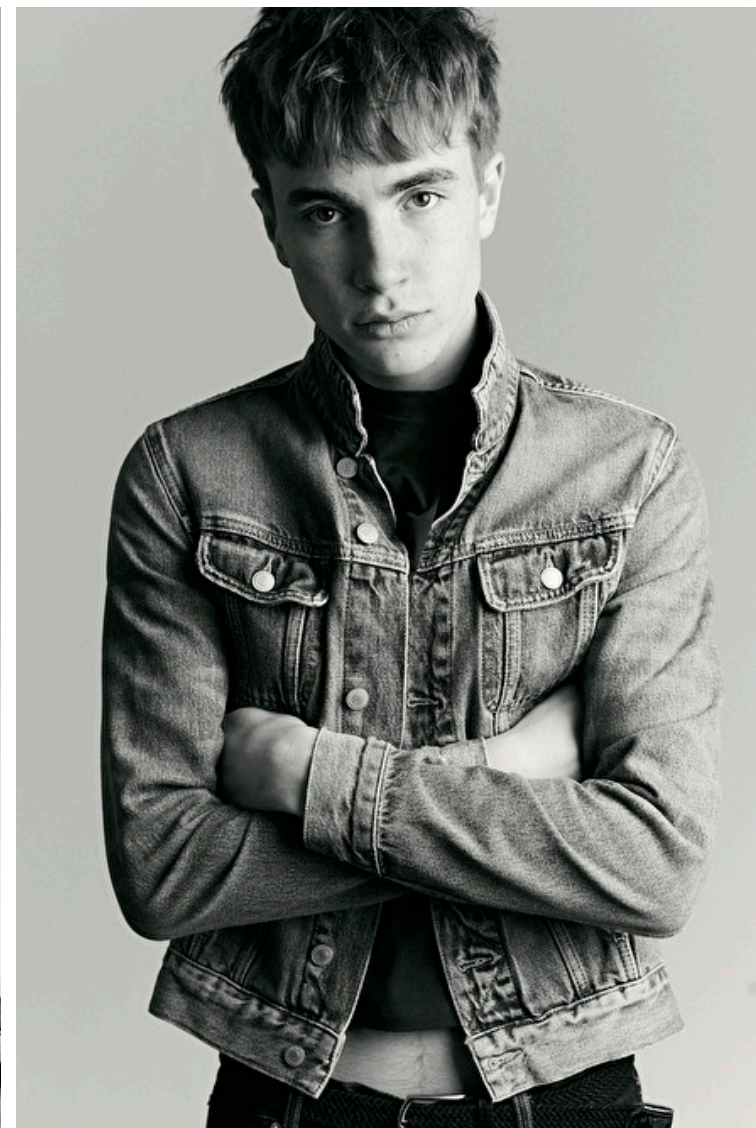

Select

MODEL MANAGEMENT

2nd floor, 77 ST. Martins Lane (entrance on Cranbourn Street) , London, WC2N 4AA, England, United Kingdom
Phone: +44 (0) 20 7299 1322 **Fax:** +44 (0) 20 7299 1386 **Email:** info@selectmodel.com **Website:** https://www.selectmodel.com/

Ralph MacFadyen

Height 190cm / 6' 3.0"

Chest 94cm / 37"

Waist 76cm / 30"

Hips 99cm / 39"

Shoes EU/US/UK 46.5 / 13 / 11

Eyes Brown

Hair Brown

Inseam 89cm / 35"

Neck 39cm / 15.5"

Sleeve 58cm / 23"

Hair length 5