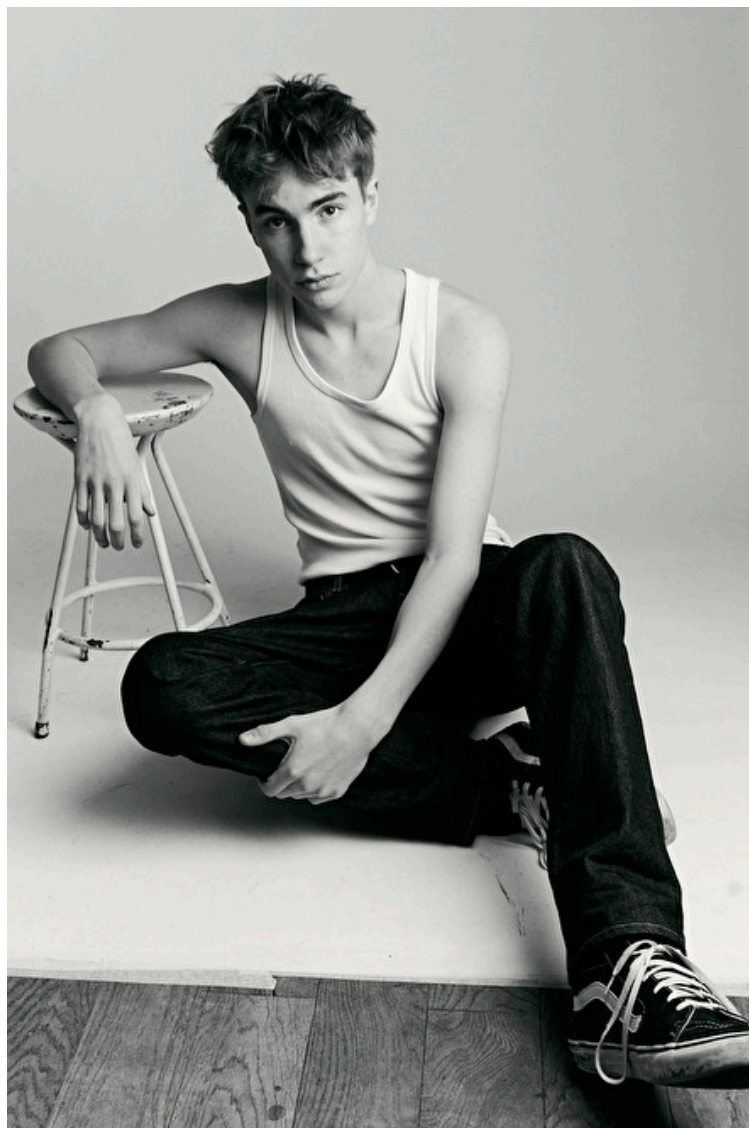

Select

MODEL MANAGEMENT

2nd floor, 77 ST. Martins Lane (entrance on Cranbourn Street) , London, WC2N 4AA, England, United Kingdom
Phone: +44 (0) 20 7299 1322 **Fax:** +44 (0) 20 7299 1386 **Email:** info@selectmodel.com **Website:** https://www.selectmodel.com/

Ralph MacFadyen

Height 190cm / 6' 3.0"

Chest 94cm / 37"

Waist 76cm / 30"

Hips 99cm / 39"

Shoes EU/US/UK 46.5 / 13 / 11

Eyes Brown

Hair Brown

Inseam 89cm / 35"

Neck 39cm / 15.5"

Sleeve 58cm / 23"

Hair length 5