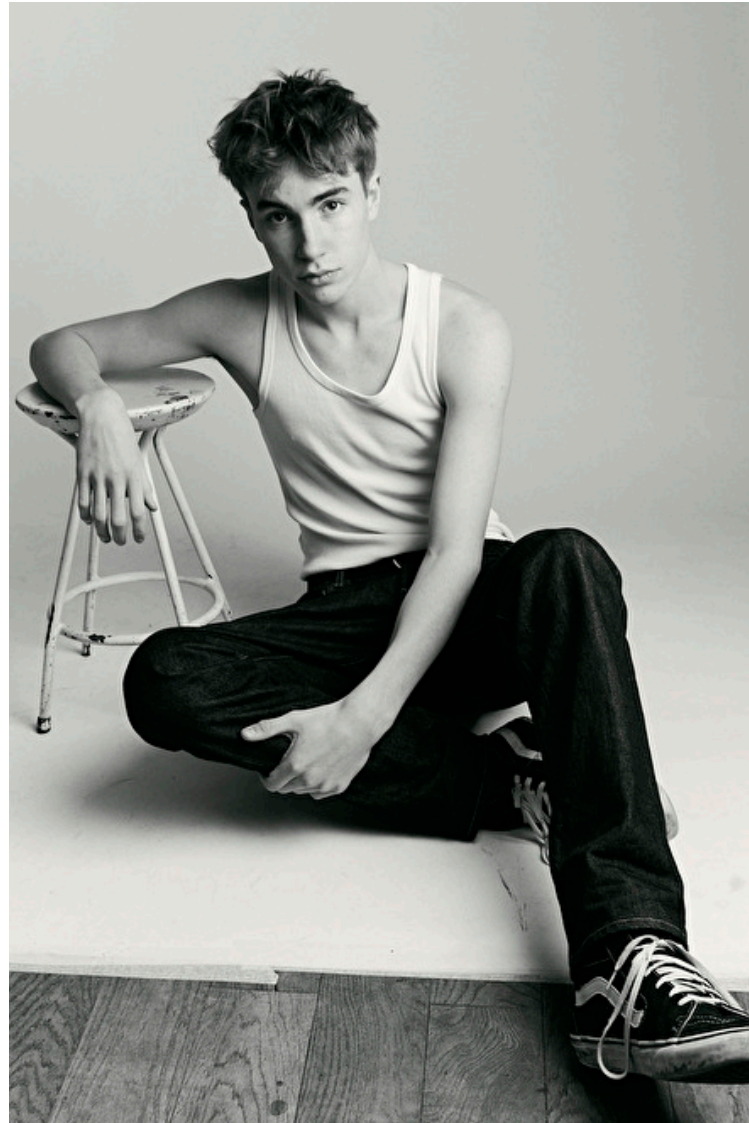

Select

MODEL MANAGEMENT

2nd floor, 77 ST. Martins Lane (entrance on Cranbourn Street) , London, WC2N 4AA, England, United Kingdom
Phone: +44 (0) 20 7299 1322 **Fax:** +44 (0) 20 7299 1386 **Email:** info@selectmodel.com **Website:** https://www.selectmodel.com/

Ralph MacFadyen

Height 190cm / 6' 3.0"

Chest 94cm / 37"

Waist 76cm / 30"

Hips 99cm / 39"

Shoes EU/US/UK 46.5 / 13 / 11

Eyes Brown

Hair Brown

Inseam 89cm / 35"

Neck 39cm / 15.5"

Sleeve 58cm / 23"

Hair length 5