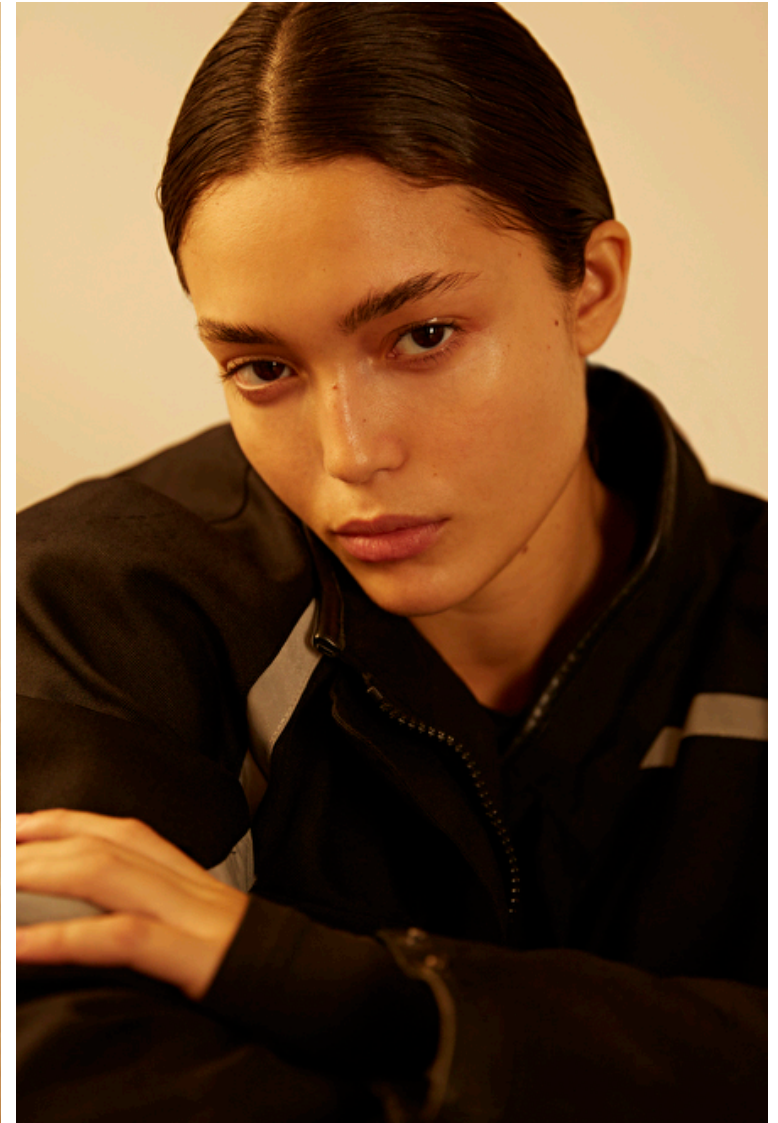

Rayssa

Height 177cm / 5' 9.5"

Size EU/US 37

Bust 81cm / 32"

Waist 61cm / 24"

Hips 88cm / 34.5"

Shoes EU/US/UK 38 / 7.5 / 5

Eyes Dark brown

Hair Dark brown