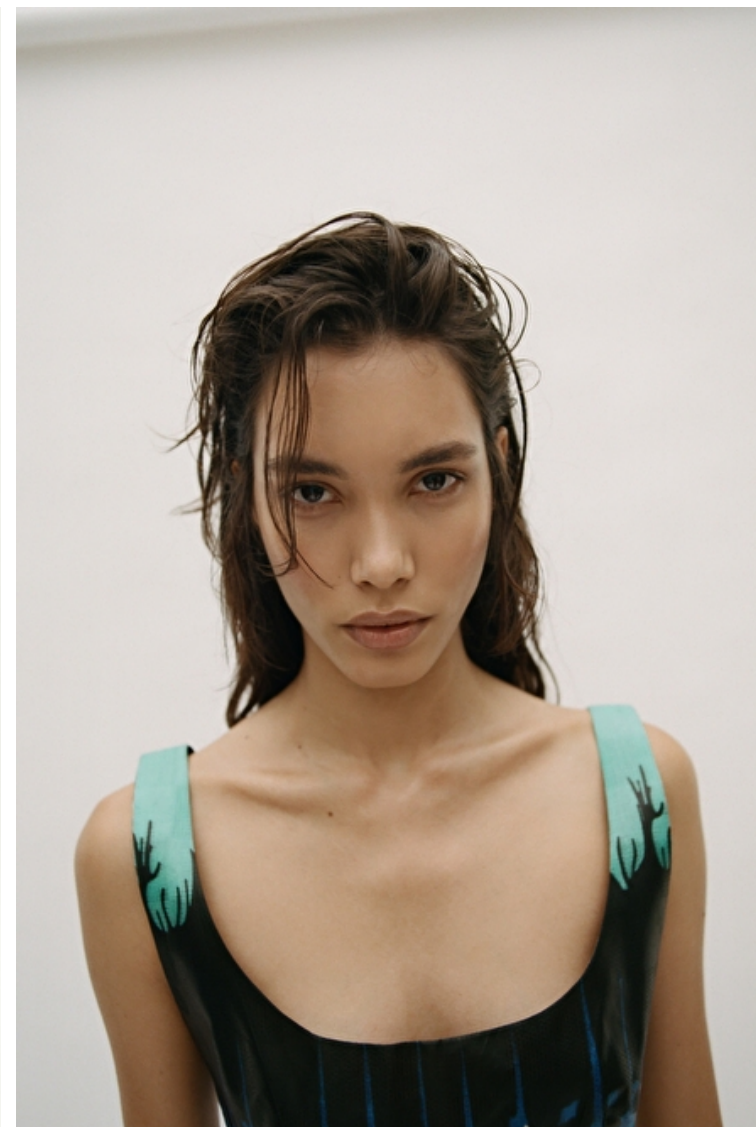

Bust 86cm / 34"

Waist 60cm / 23.5"

Hips 92cm / 36"

Shoes EU/US/UK 39 / 8 / 6

Eyes Brown

Hair Brown

Hair length 1

Cup B