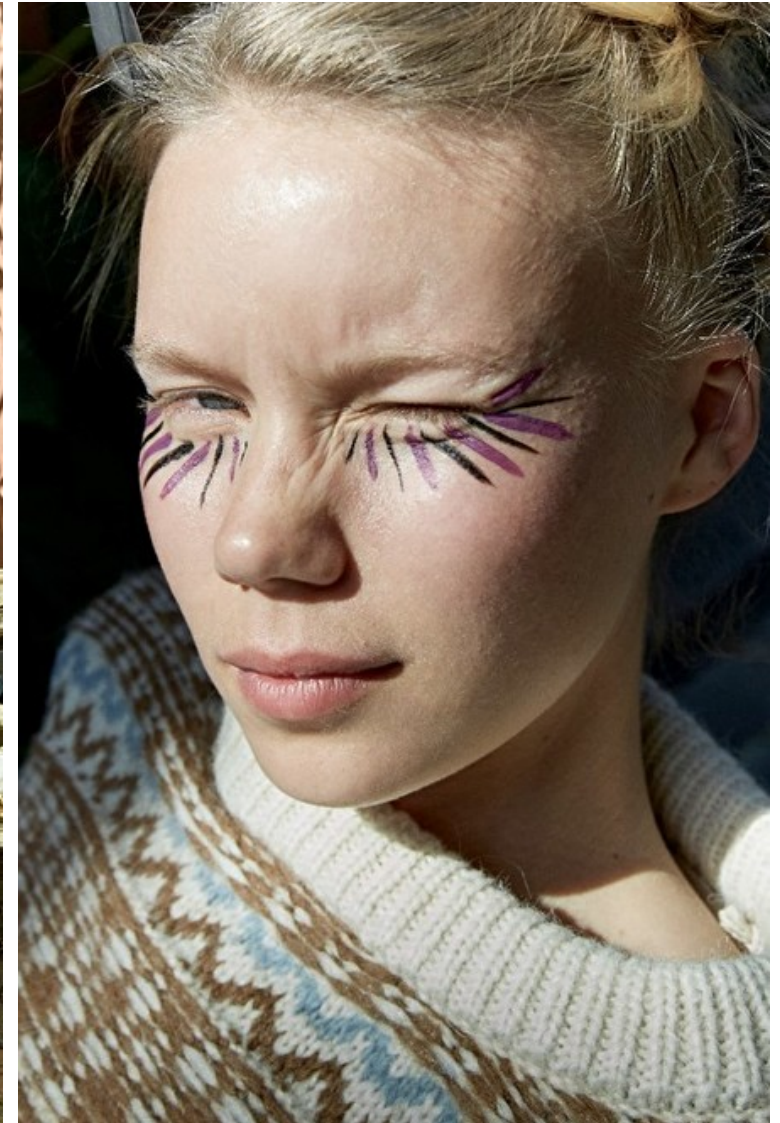

Hair Blond

Hair length 1

Eyes Blue