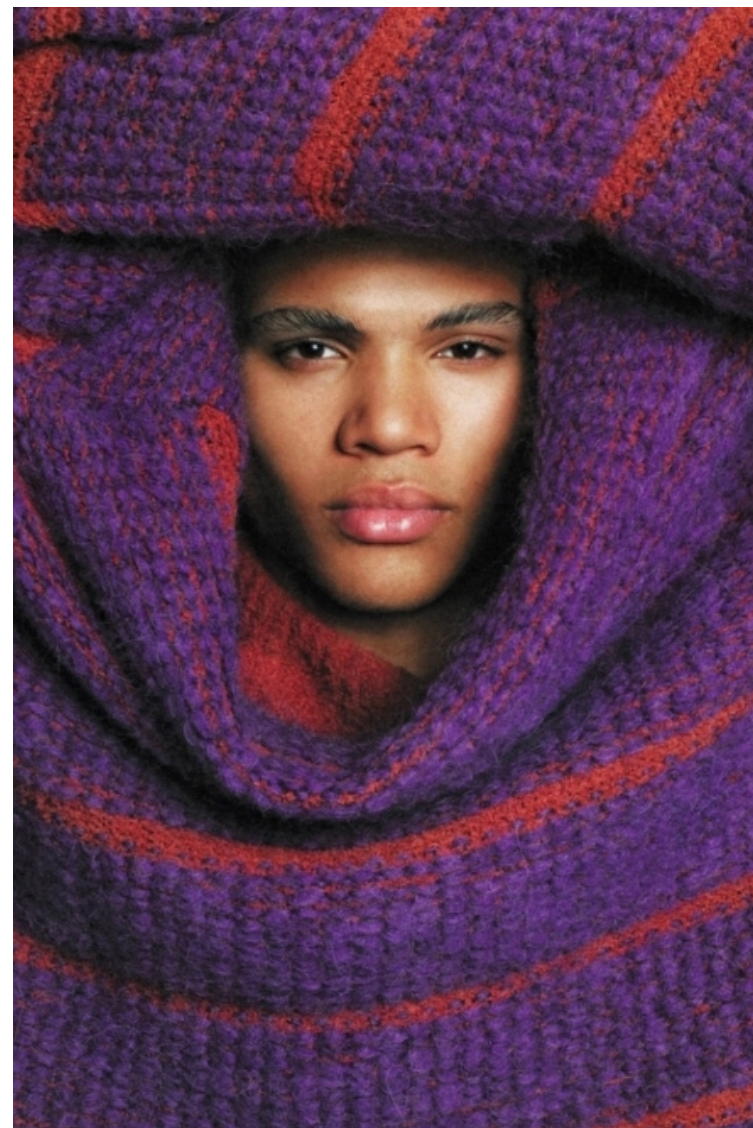

Reece

Height 189cm / 6' 2.5"

Chest 96cm / 38"

Waist 74cm / 29"

Hips 80cm / 31.5"

Shoes EU/US/UK 44 / 11 / 9.5

Eyes Brown

Hair Black