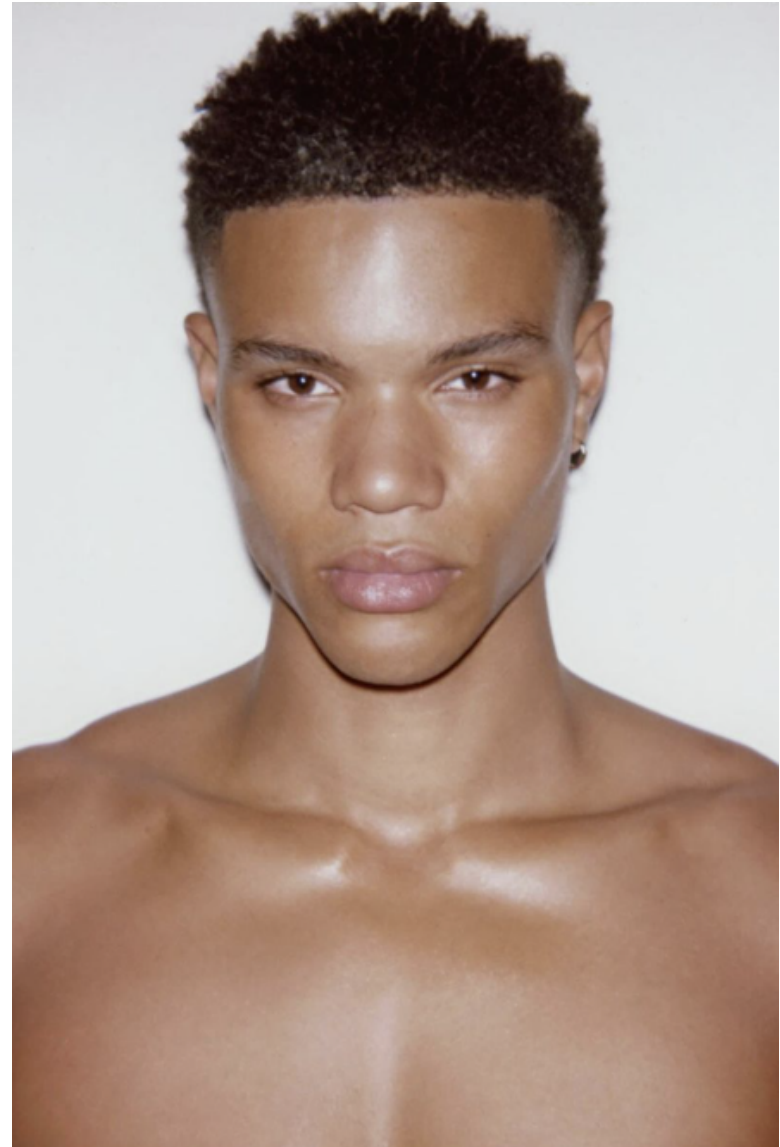

Reece

Height 189cm / 6' 2.5"

Chest 96cm / 38"

Waist 74cm / 29"

Hips 80cm / 31.5"

Shoes EU/US/UK 44 / 11 / 9.5

Eyes Brown

Hair Black