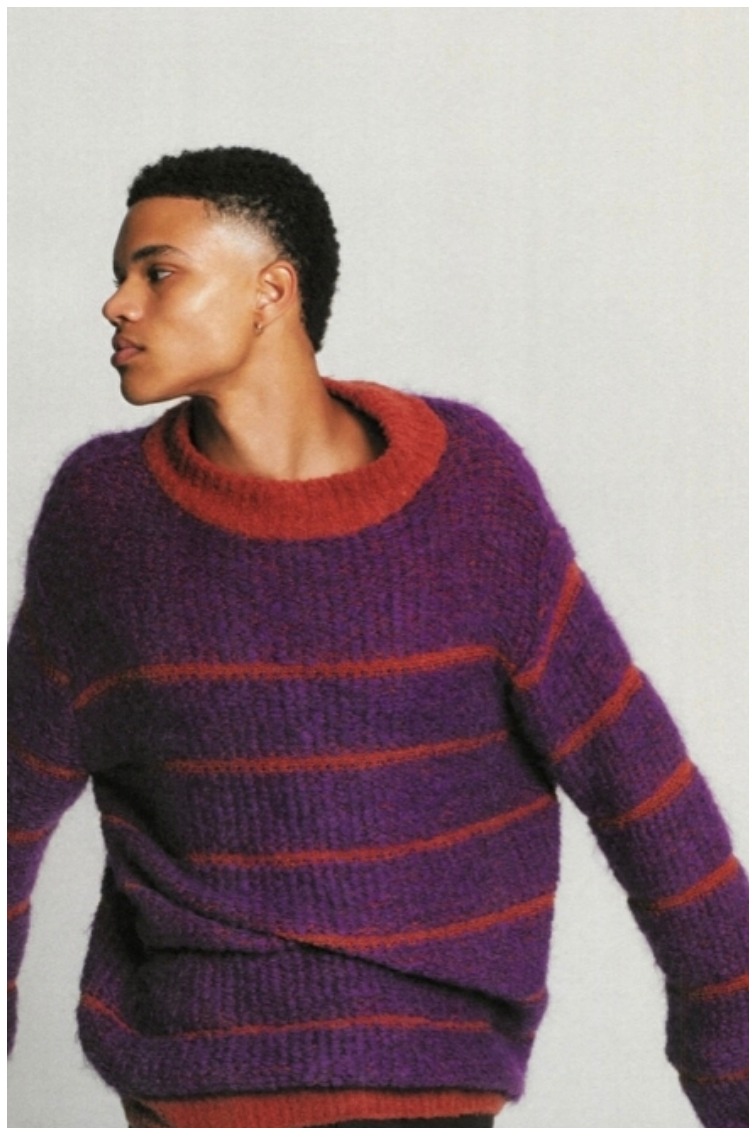

Reece

Height 189cm / 6' 2.5"

Chest 96cm / 38"

Waist 74cm / 29"

Hips 80cm / 31.5"

Shoes EU/US/UK 44 / 11 / 9.5

Eyes Brown

Hair Black