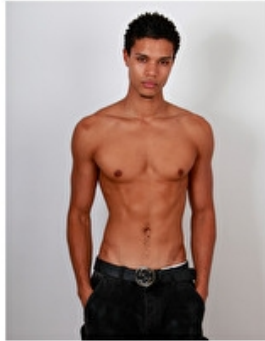

Location LA

Select
MODEL MANAGEMENT

Height 6'2.5/189
Chest 38/96

Waist 29/74

Hair Black
Eyes BROWN
Shoes 9.5/44

Reece

Height 189cm / 6' 2.5"

Chest 96cm / 38"

Waist 74cm / 29"

Hips 80cm / 31.5"

Shoes EU/US/UK 44 / 11 / 9.5

Eyes Brown

Hair Black

Location LA

Select
MODEL MANAGEMENT

REECE