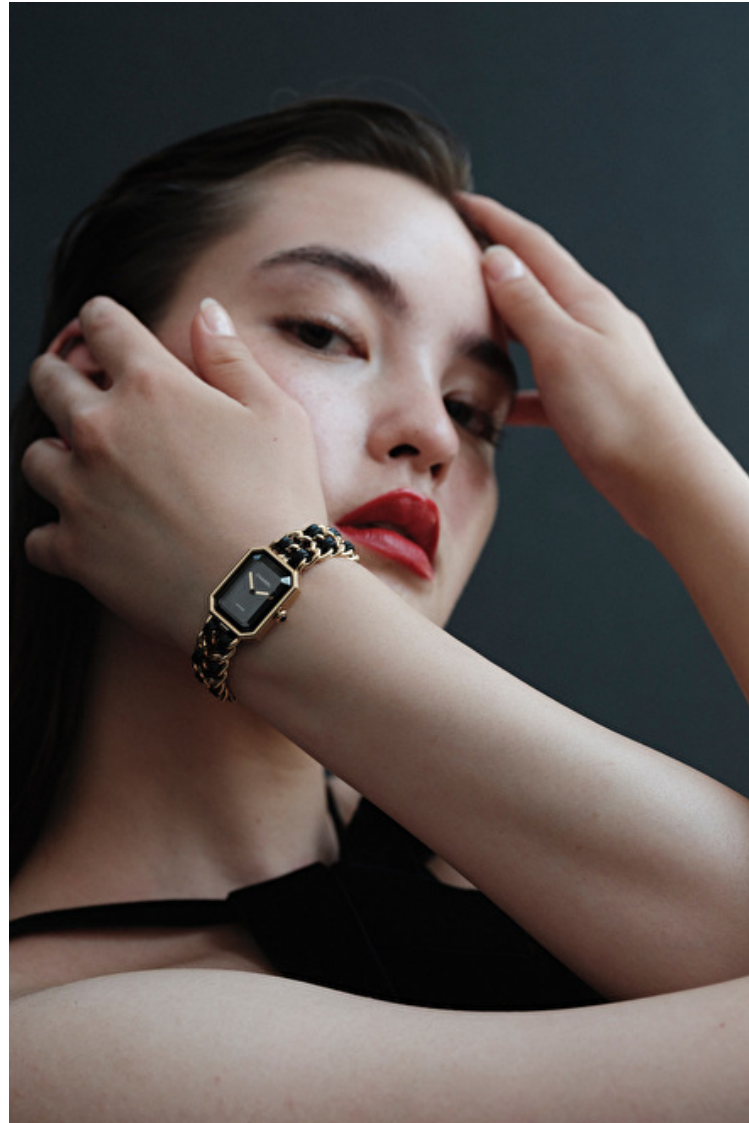

REI KABEI

Height 175cm / 5' 9.0"

Size EU/US 36 / 6

Bust 86cm / 34"

Waist 66cm / 26"

Hips 99cm / 39"

Shoes EU/US/UK 38 / 7.5 / 5

Eyes Brown

Hair Brown

Cup C