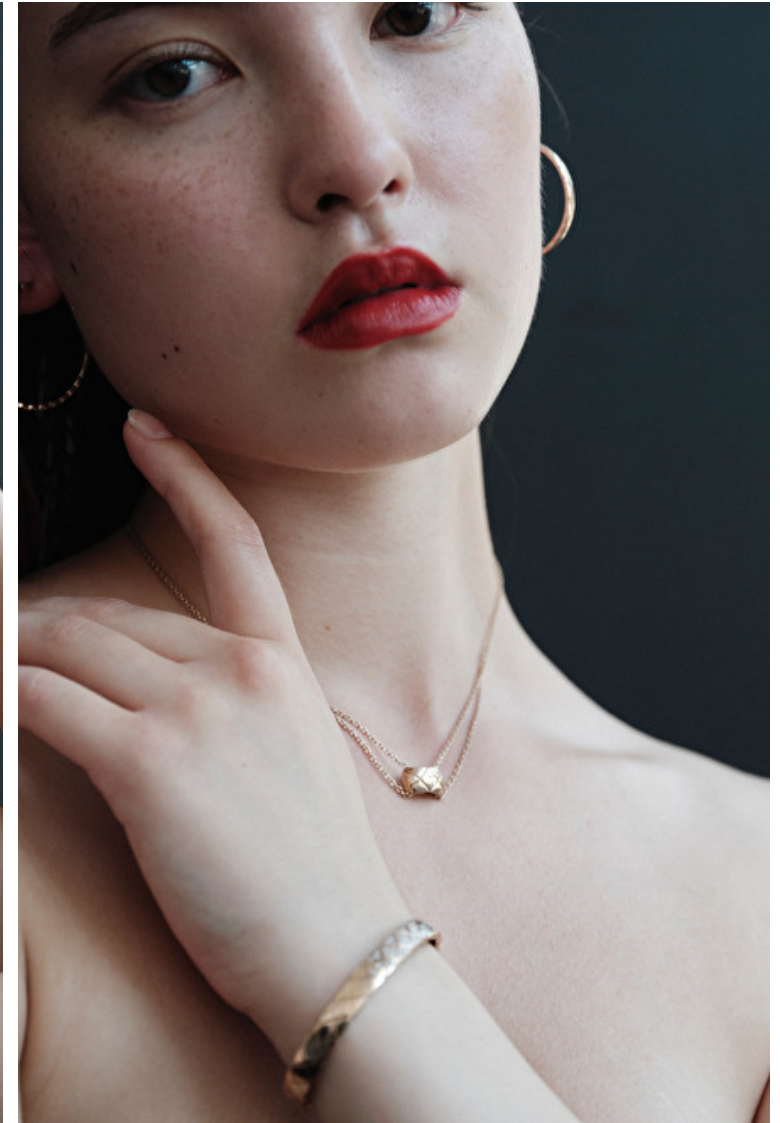

REI KABEI

Height 175cm / 5' 9.0"

Size EU/US 36 / 6

Bust 86cm / 34"

Waist 66cm / 26"

Hips 99cm / 39"

Shoes EU/US/UK 38 / 7.5 / 5

Eyes Brown

Hair Brown

Cup C