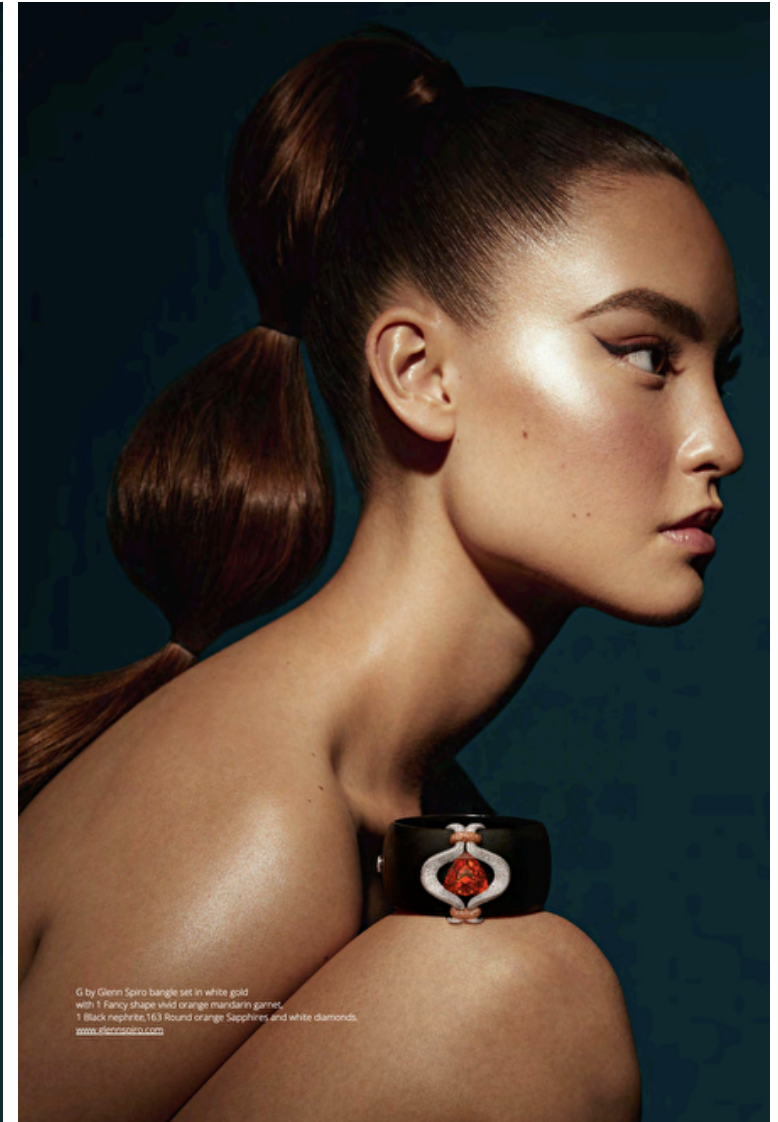

REI KABEI

Height 175cm / 5' 9.0"

Size EU/US 36 / 6

Bust 86cm / 34"

Waist 66cm / 26"

Hips 99cm / 39"

Shoes EU/US/UK 38 / 7.5 / 5

Eyes Brown

Hair Brown

Cup C