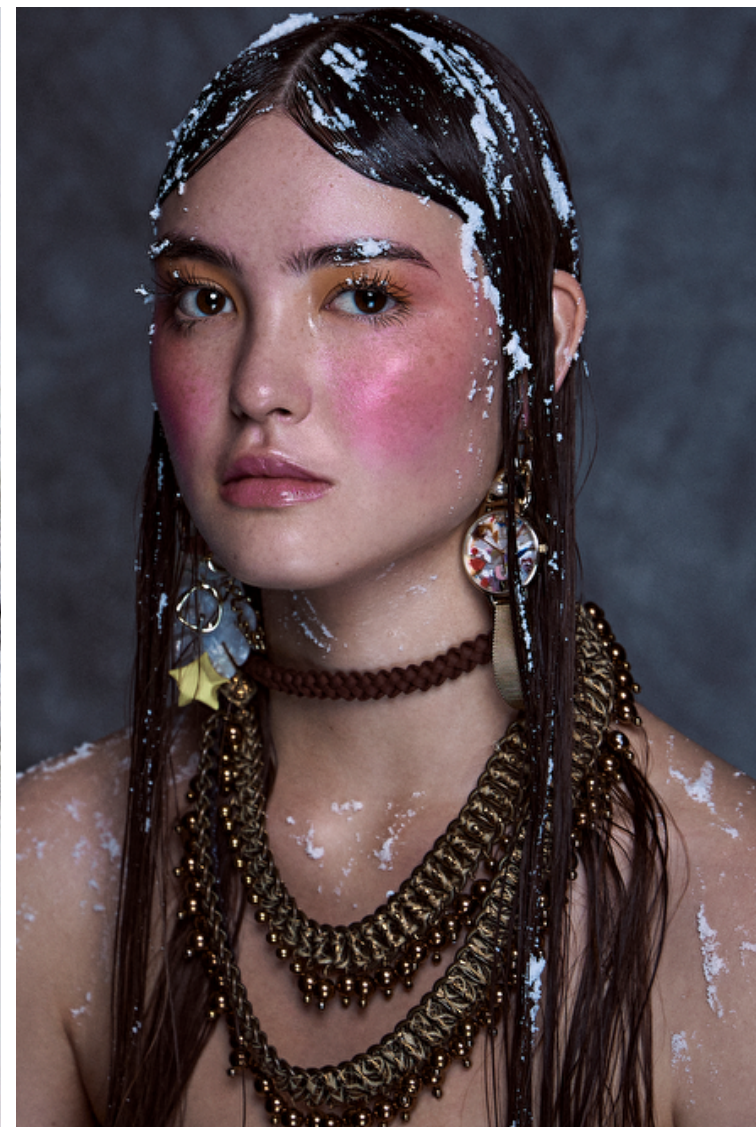

REI KABEI

Height 175cm / 5' 9.0"

Size EU/US 36 / 6

Bust 86cm / 34"

Waist 66cm / 26"

Hips 99cm / 39"

Shoes EU/US/UK 38 / 7.5 / 5

Eyes Brown

Hair Brown

Cup C