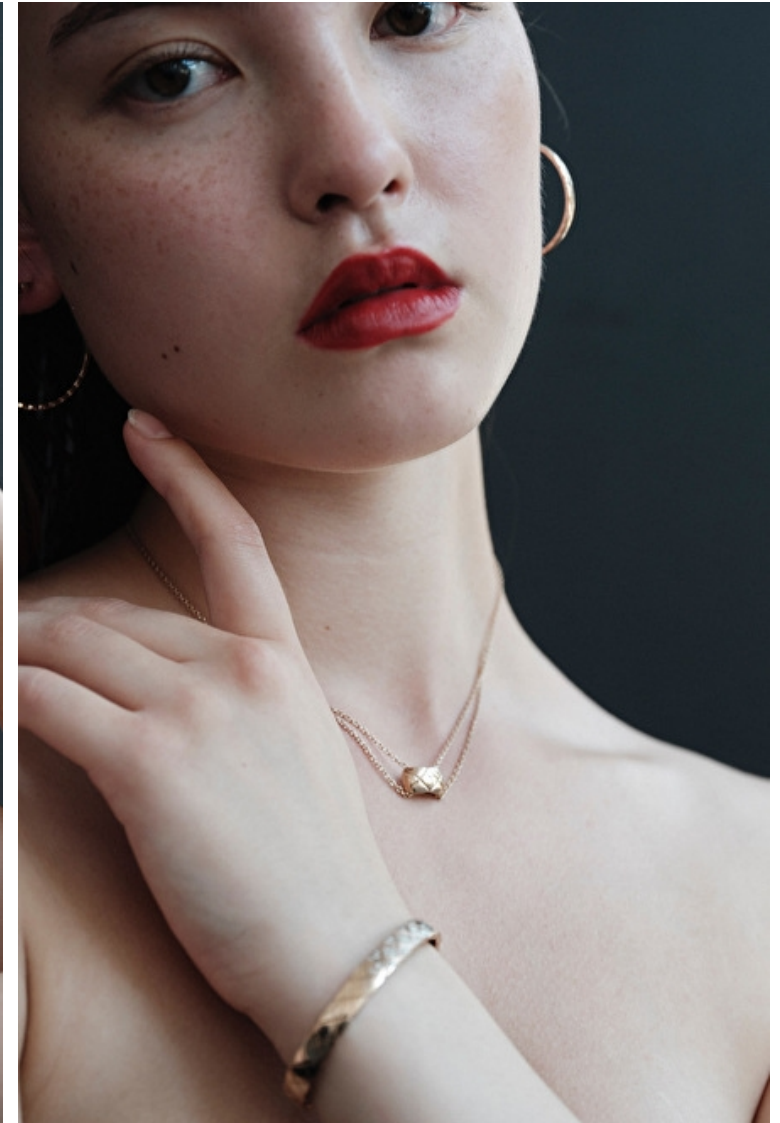

Select

MODEL MANAGEMENT

2nd floor, 77 ST. Martins Lane, London, 00000, England, United Kingdom

Phone: +44 20 7299 1300 Fax: +44 20 7299 1385 Email: info@selectmodel.com Website: <https://www.selectmodel.com/>

REI KABEI

Height 175cm / 5' 9.0"

Size EU/US 36 / 6

Bust 86cm / 34"

Waist 66cm / 26"

Hips 97cm / 38"

Shoes EU/US/UK 38 / 7.5 / 5

Eyes Brown

Hair Brown

Cup D