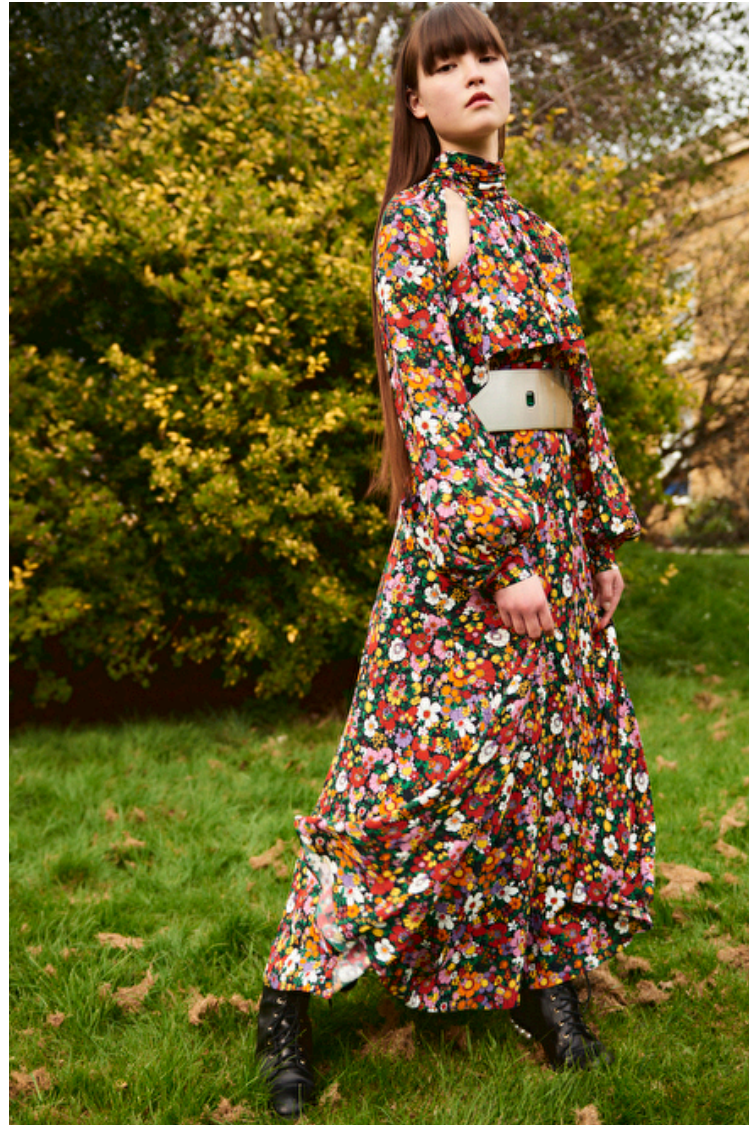

REI KABEI

Height 175cm / 5' 9.0"

Size EU/US 36 / 6

Bust 86cm / 34"

Waist 66cm / 26"

Hips 99cm / 39"

Shoes EU/US/UK 38 / 7.5 / 5

Eyes Brown

Hair Brown

Cup C