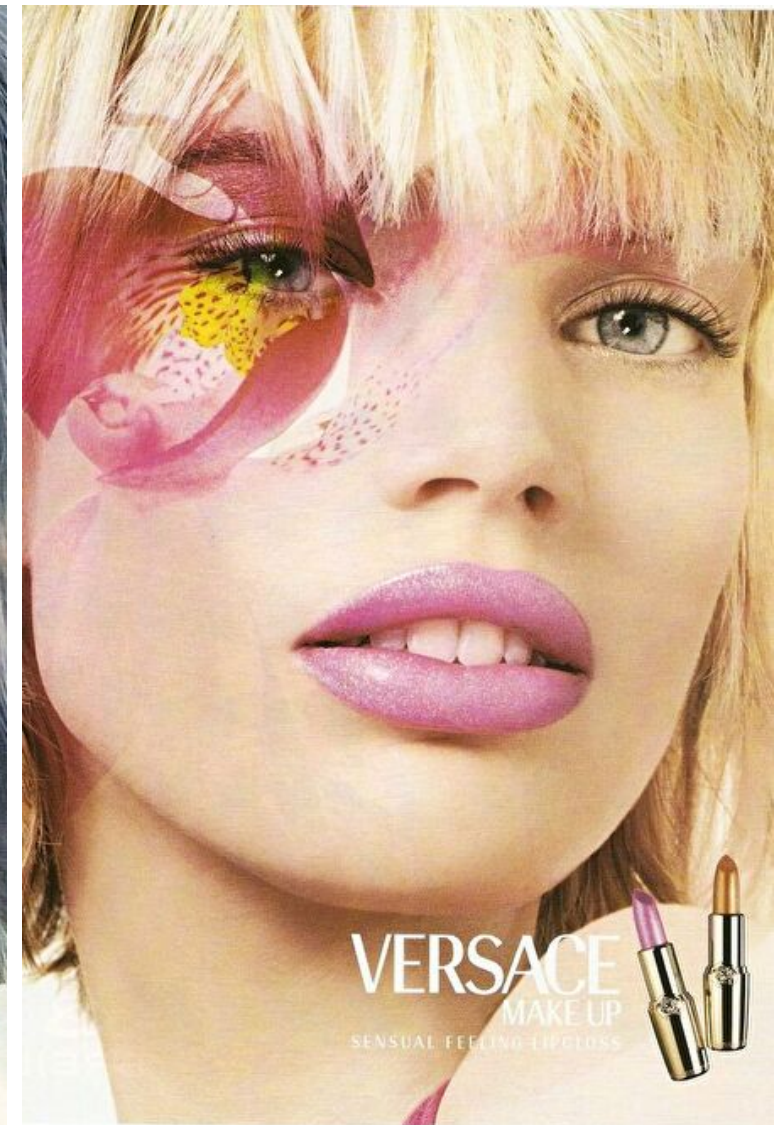

Rianne Ten Haken

Height 180cm / 5' 11.0"

Size EU/US 36 / 6

Bust 88cm / 34.5"

Waist 72cm / 28.5"

Hips 93cm / 36.5"

Shoes EU/US/UK 39 / 8 / 6

Eyes Blue

Hair Brown