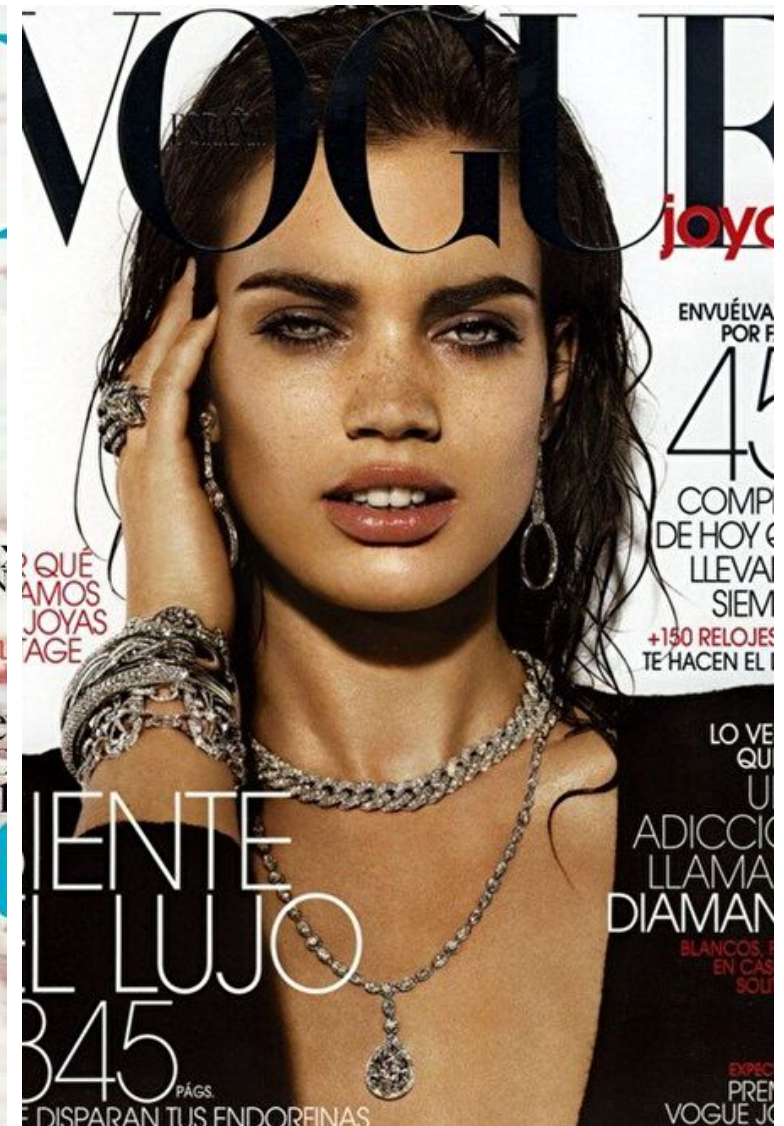

Select

MODEL MANAGEMENT

2nd floor, 77 ST. Martins Lane, London, WC2N 4AA, England, United Kingdom

Phone: +44 20 7299 1300 Fax: +44 20 7299 1385 Email: info@selectmodel.com Website: https://www.selectmodel.com/

Rianne Ten Haken

Height 180cm / 5' 11.0"

Size EU/US 36 / 6

Bust 88cm / 34.5"

Waist 72cm / 28.5"

Hips 93cm / 36.5"

Shoes EU/US/UK 39 / 8 / 6

Eyes Blue

Hair Brown