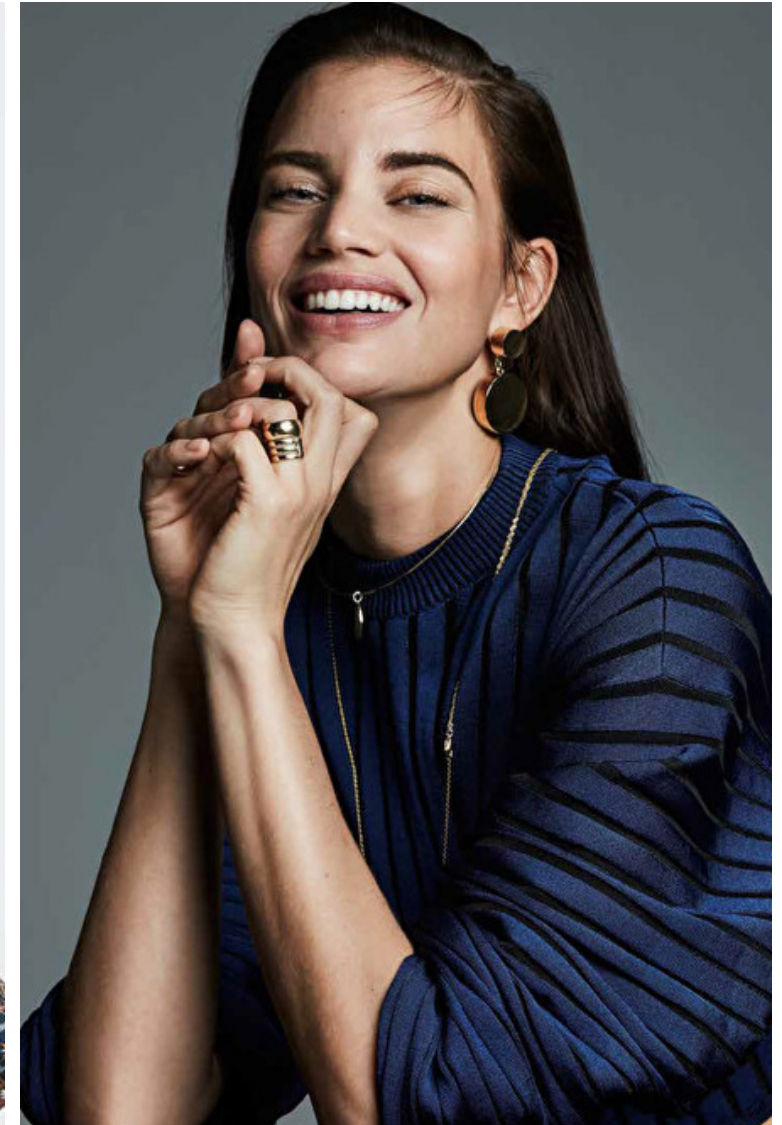

Rianne Ten Haken

Height 180cm / 5' 11.0"

Size EU/US 36 / 6

Bust 88cm / 34.5"

Waist 72cm / 28.5"

Hips 93cm / 36.5"

Shoes EU/US/UK 39 / 8 / 6

Eyes Blue

Hair Brown