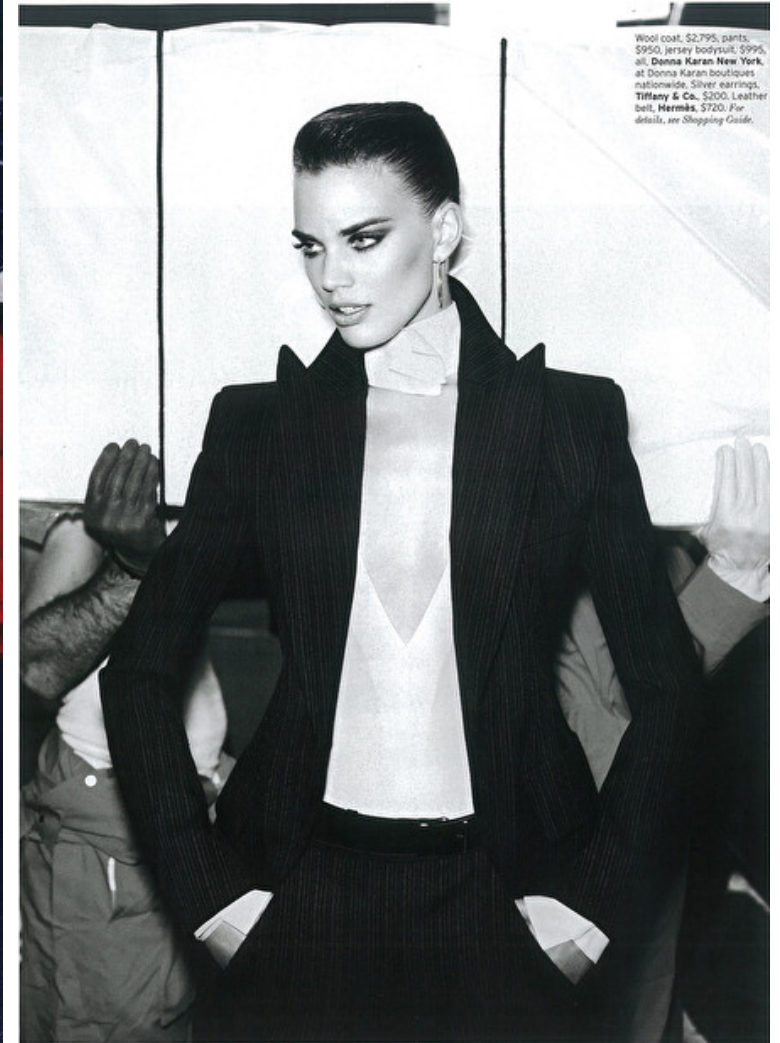

Select

MODEL MANAGEMENT

2nd floor, 77 ST. Martins Lane, London, WC2N 4AA, England, United Kingdom

Phone: +44 20 7299 1300 Fax: +44 20 7299 1385 Email: info@selectmodel.com Website: https://www.selectmodel.com/

Rianne Ten Haken

Height 180cm / 5' 11.0"

Size EU/US 36 / 6

Bust 88cm / 34.5"

Waist 72cm / 28.5"

Hips 93cm / 36.5"

Shoes EU/US/UK 39 / 8 / 6

Eyes Blue

Hair Brown

www.elle.com 519 ELLE