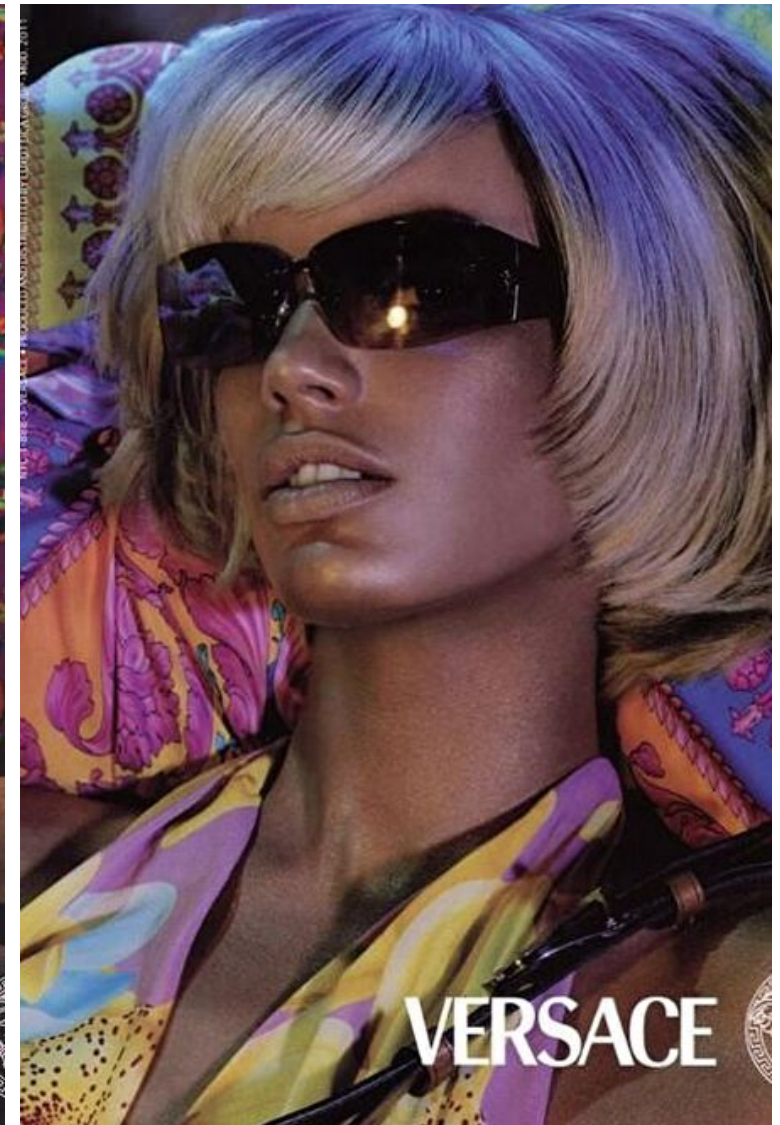

Select

MODEL MANAGEMENT

2nd floor, 77 ST. Martins Lane, London, WC2N 4AA, England, United Kingdom

Phone: +44 20 7299 1300 Fax: +44 20 7299 1385 Email: info@selectmodel.com Website: <https://www.selectmodel.com/>

Rianne Ten Haken

Height 180cm / 5' 11.0"

Size EU/US 36 / 6

Bust 88cm / 34.5"

Waist 72cm / 28.5"

Hips 93cm / 36.5"

Shoes EU/US/UK 39 / 8 / 6

Eyes Blue

Hair Brown