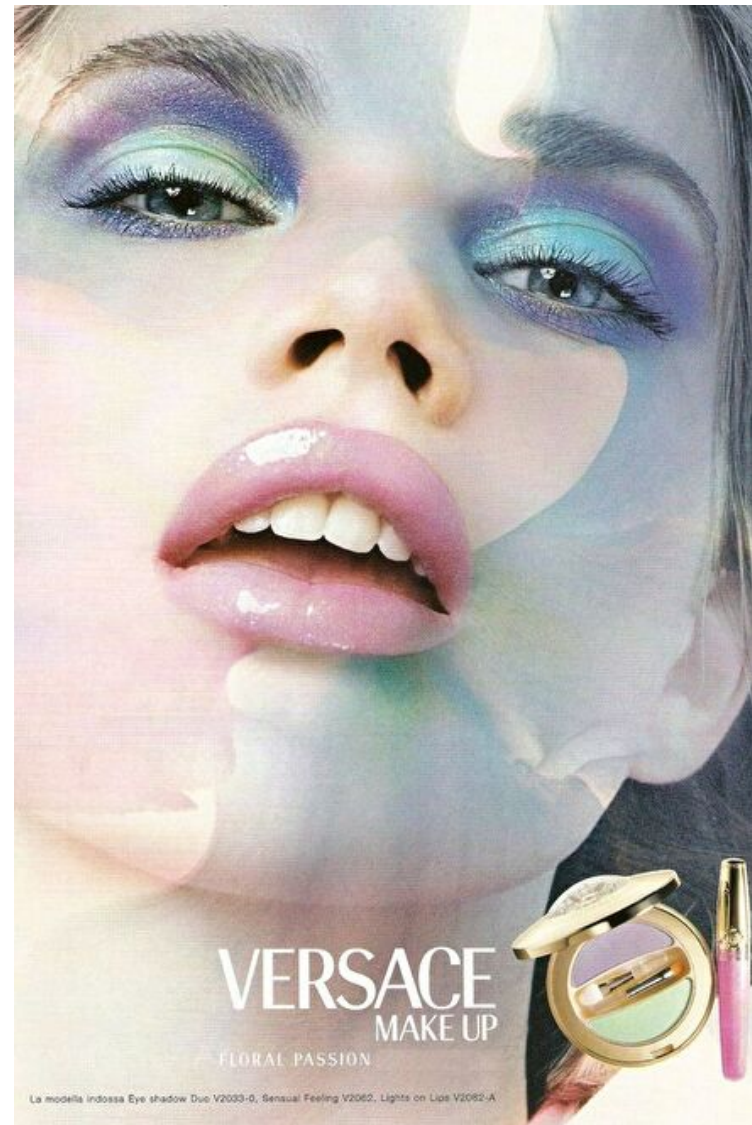

Rianne Ten Haken

Height 180cm / 5' 11.0"

Size EU/US 36 / 6

Bust 88cm / 34.5"

Waist 72cm / 28.5"

Hips 93cm / 36.5"

Shoes EU/US/UK 39 / 8 / 6

Eyes Blue

Hair Brown