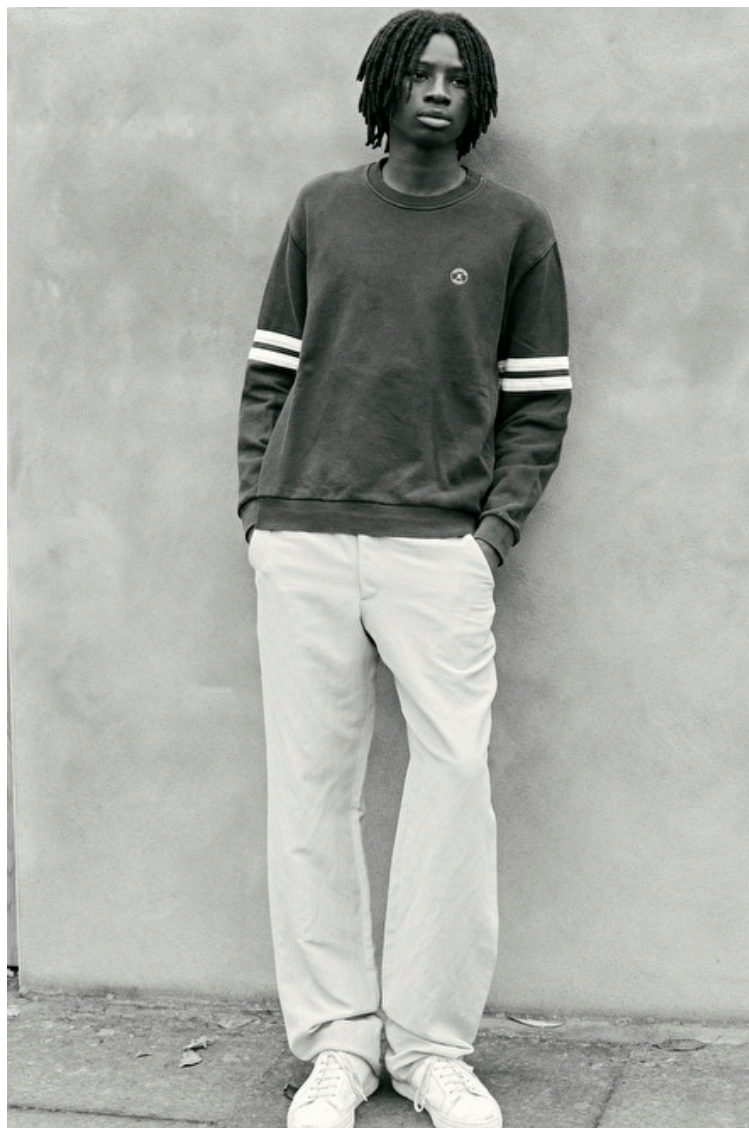

Select

MODEL MANAGEMENT

2nd floor, 77 ST. Martins Lane (entrance on Cranbourn Street) , London, WC2N 4AA, England, United Kingdom
Phone: +44 (0) 20 7299 1322 **Fax:** +44 (0) 20 7299 1386 **Email:** info@selectmodel.com **Website:** https://www.selectmodel.com/

Rilwan Choi

Height 185cm / 6' 1.0"

Chest 86cm / 34"

Waist 80cm / 31.5"

Hips 93cm / 36.5"

Eyes Dark brown

Hair Dark brown

Inseam 84cm / 33"

Sleeve 67cm / 26.5"