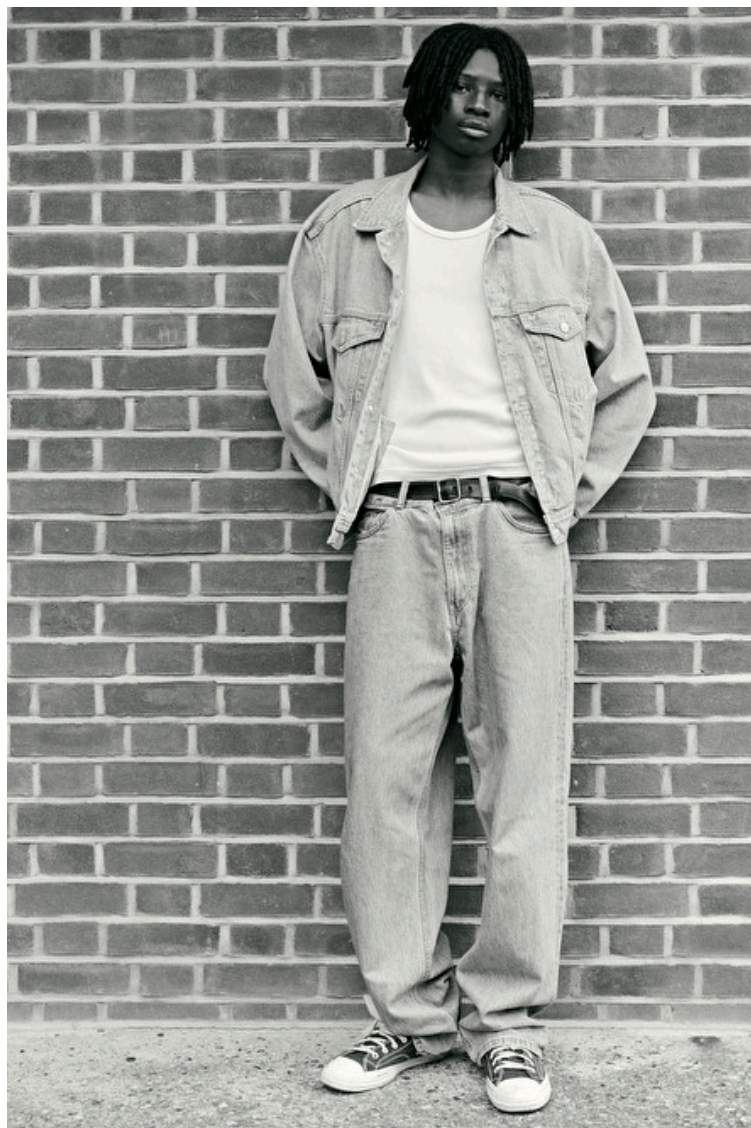

Select

MODEL MANAGEMENT

2nd floor, 77 ST. Martins Lane (entrance on Cranbourn Street), London, WC2N 4AA, England, United Kingdom
Phone: +44 (0) 20 7299 1322 **Fax:** +44 (0) 20 7299 1386 **Email:** info@selectmodel.com **Website:** https://www.selectmodel.com/

Rilwan Choi

Height 185cm / 6' 1.0"

Chest 86cm / 34"

Waist 80cm / 31.5"

Hips 93cm / 36.5"

Eyes Dark brown

Hair Dark brown

Inseam 84cm / 33"

Sleeve 67cm / 26.5"