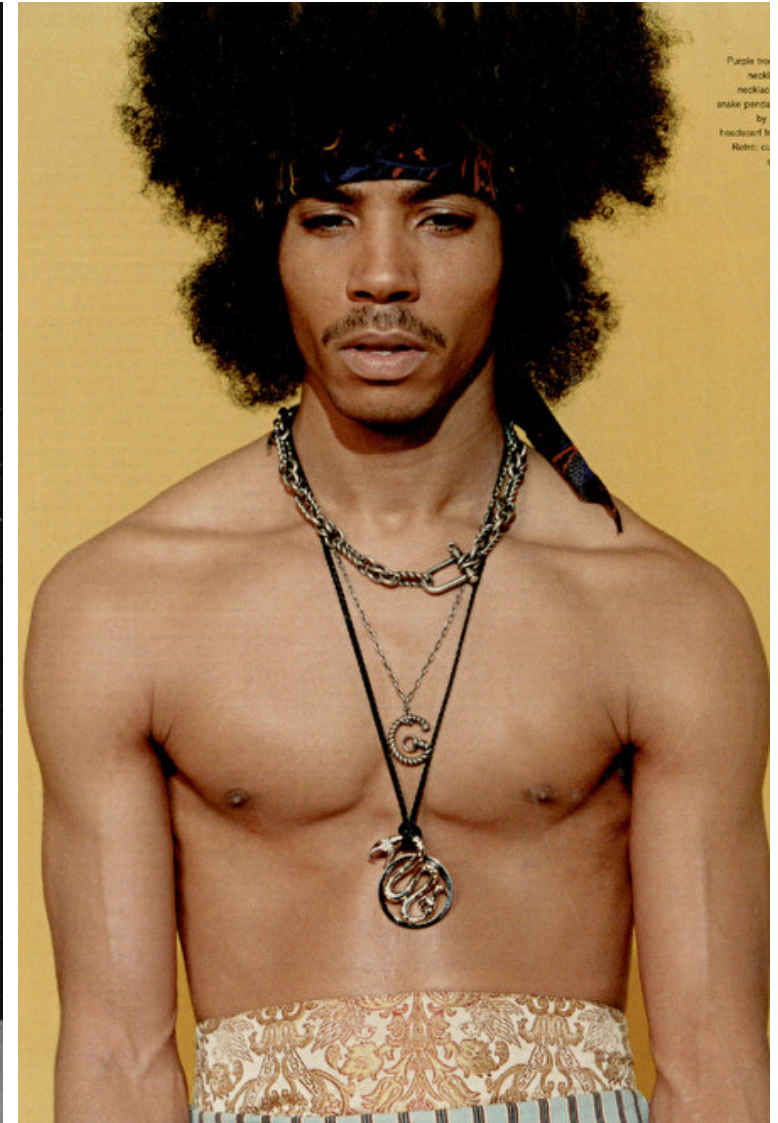

Inseam 79cm / 31"

Suit size 48cm / 38"

Suit cut Regular

Neck 38cm / 15"

Hair Black

Eyes Brown

RITCHIE FOSTER

Height 183cm / 6' 0.0"