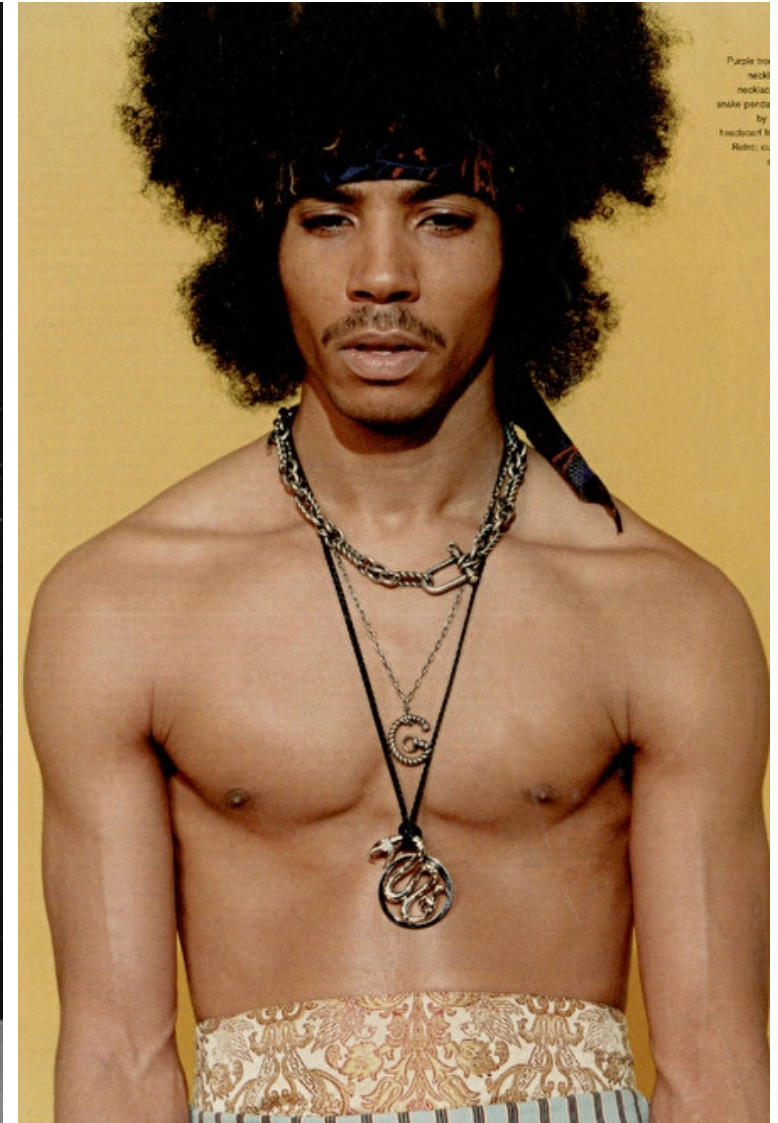

RITCHIE FOSTER

Height 183cm / 6' 0.0"

Chest 96cm / 38"

Waist 74cm / 29"

Shoes EU/US/UK 44 / 11 / 9.5

Inseam 79cm / 31"

Suit size 48cm / 38"

Suit cut Regular

Neck 38cm / 15"

Hair Black

Eyes Brown