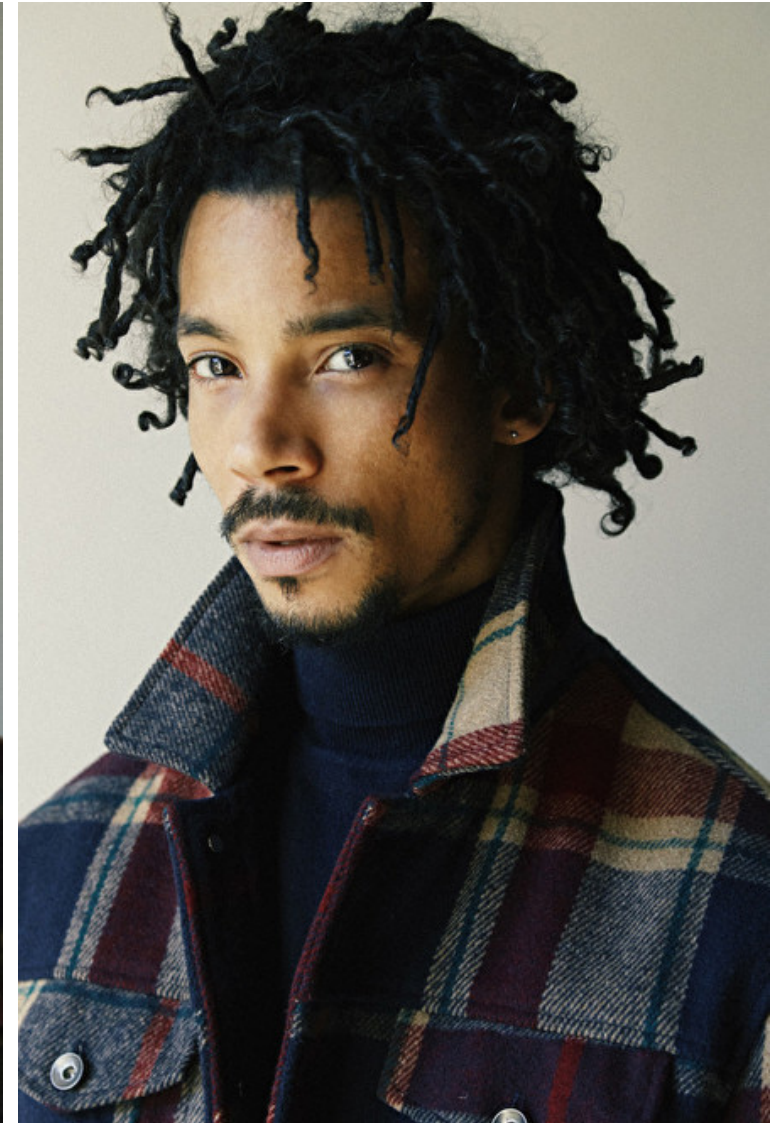

Shoes EU/US/UK 44 / 11 / 9.5

Inseam 79cm / 31"

Suit size 48cm / 38"

Suit cut Regular

Neck 38cm / 15"

Hair Black

Eyes Brown

Select