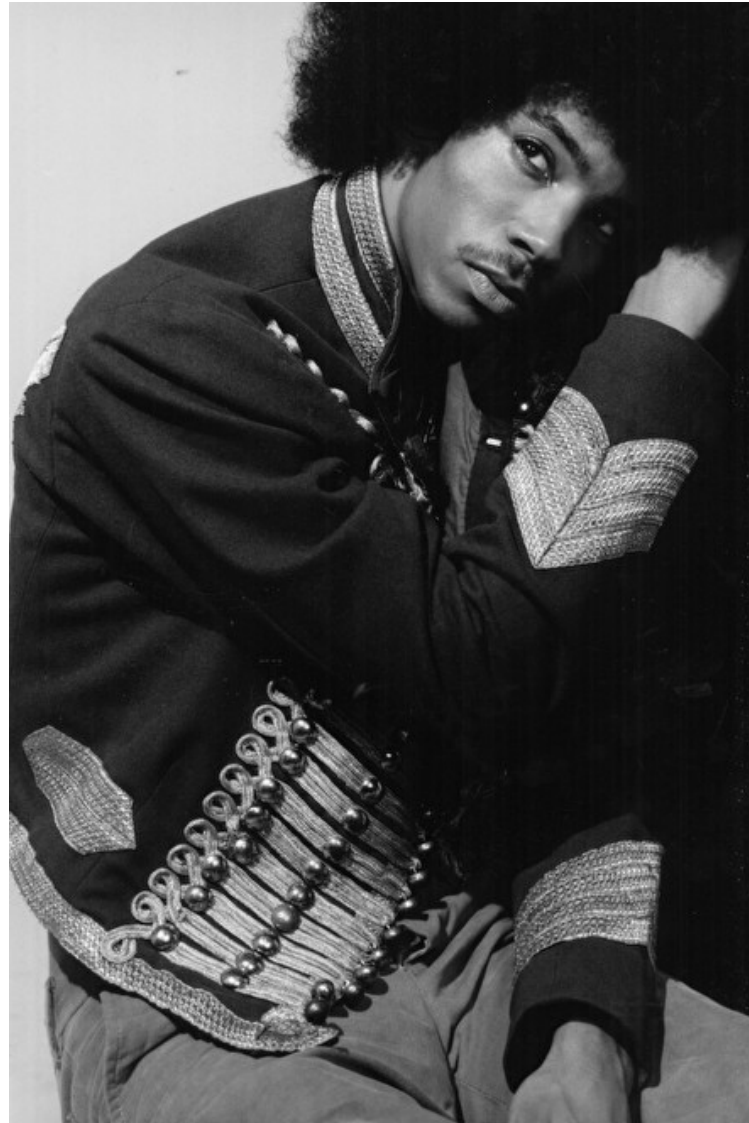

RITCHIE FOSTER

Height 183cm / 6' 0.0"

Chest 96cm / 38"

Waist 74cm / 29"

Shoes EU/US/UK 44 / 11 / 9.5

Inseam 79cm / 31"

Suit size 48cm / 38"

Suit cut Regular

Neck 38cm / 15"

Hair Black

Eyes Brown