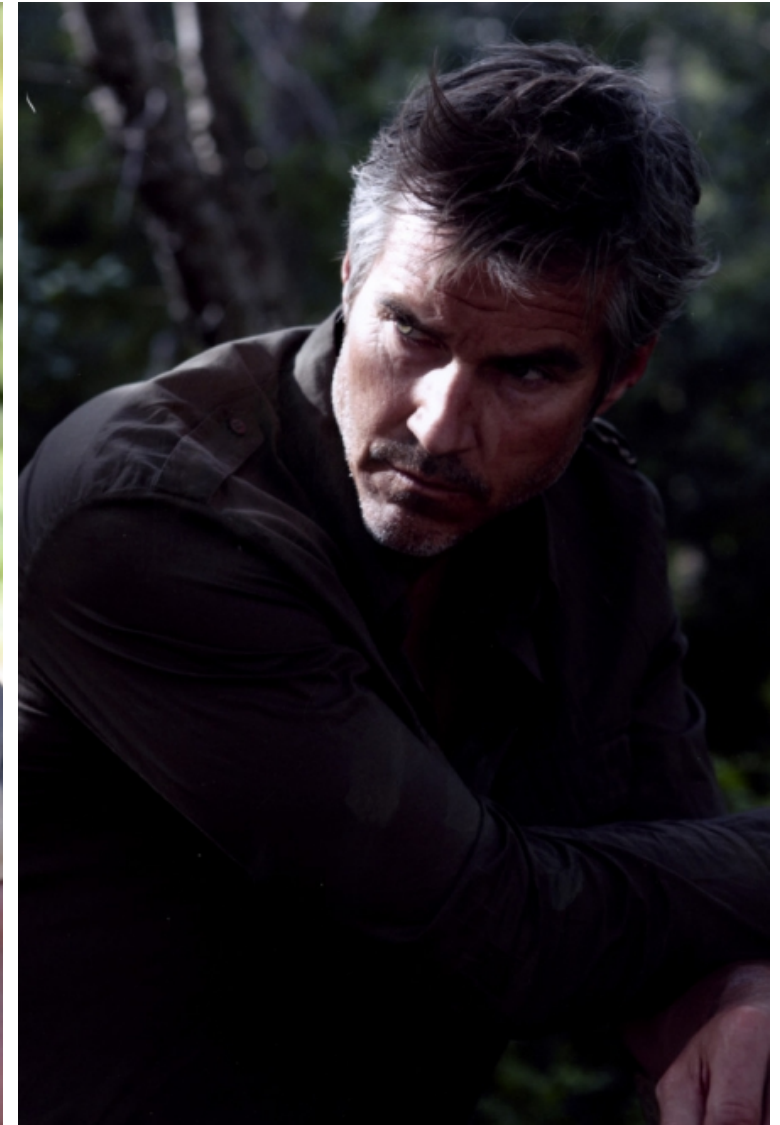

ROBERT MERRILL

Height 184cm / 6' 0.5"

Chest 101cm / 40"

Waist 81cm / 32"

Shoes EU/US/UK 45 / 12 / 10.5

Inseam 81cm / 32"

Suit size 50cm / 40"

Suit cut Regular

Neck 41cm / 16"

Hair Light brown

Eyes Blue green