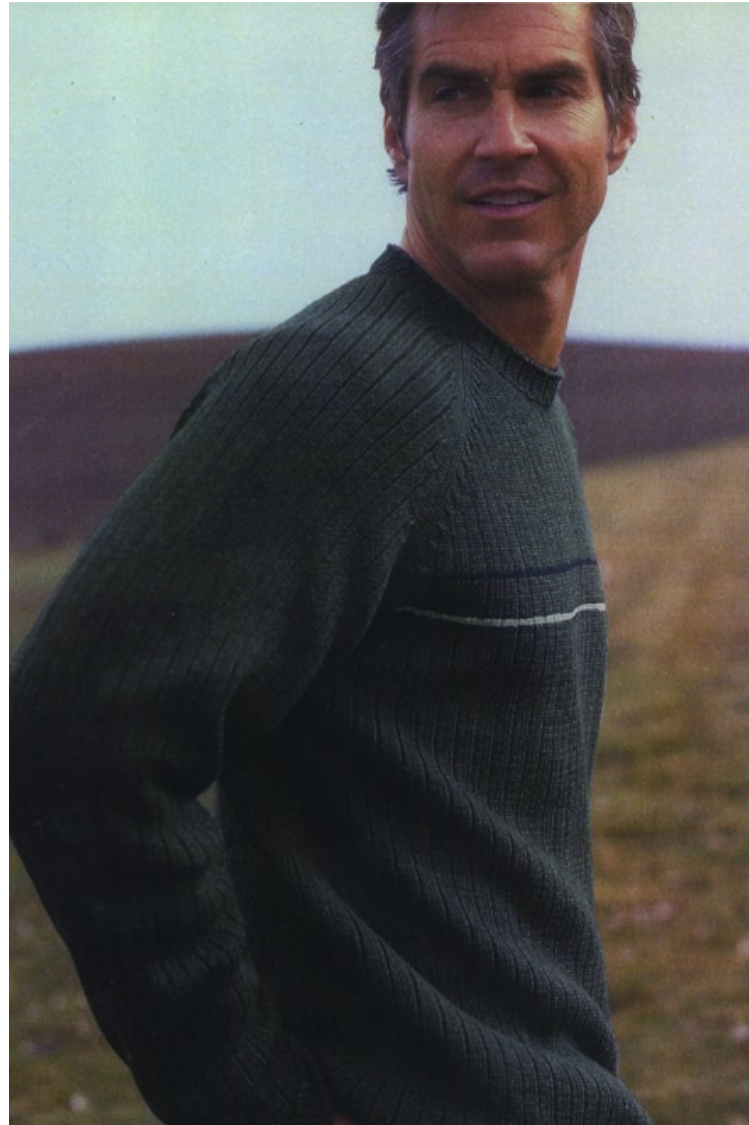

ROBERT MERRILL

Height 184cm / 6' 0.5"

Chest 101cm / 40"

Waist 81cm / 32"

Shoes EU/US/UK 45 / 12 / 10.5

Inseam 81cm / 32"

Suit size 50cm / 40"

Suit cut Regular

Neck 41cm / 16"

Hair Light brown

Eyes Blue green