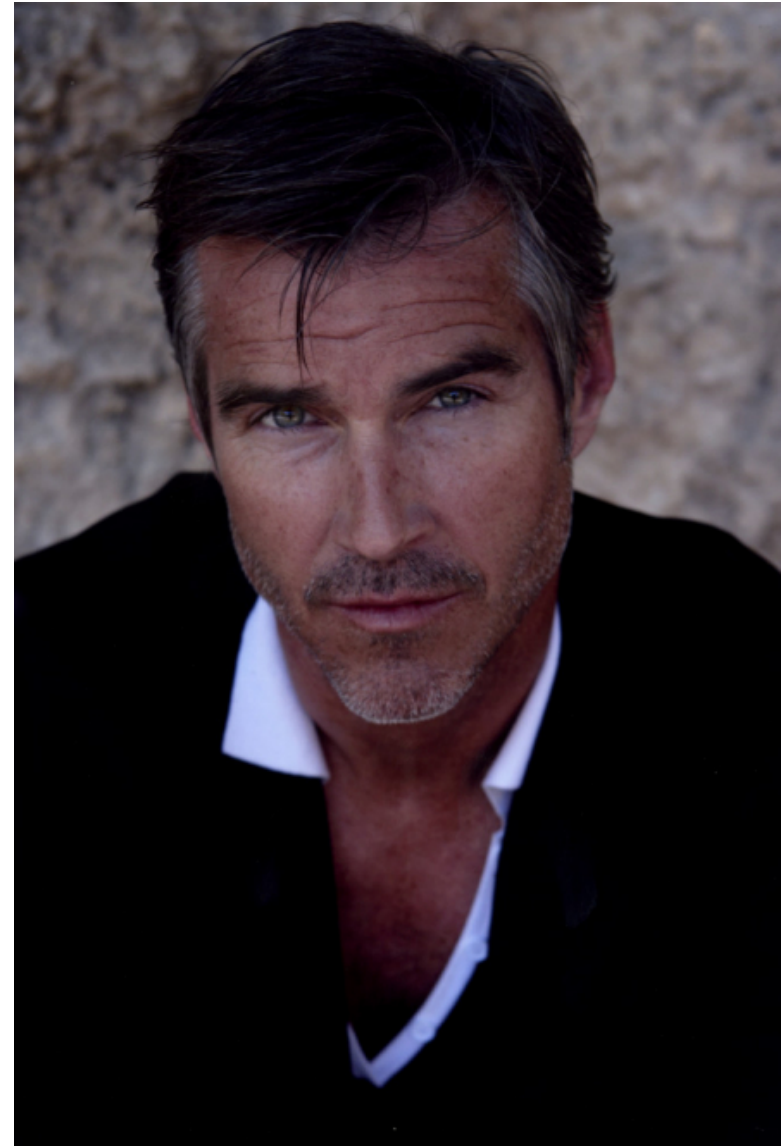

ROBERT MERRILL

Height 184cm / 6' 0.5"

Chest 101cm / 40"

Waist 81cm / 32"

Shoes EU/US/UK 45 / 12 / 10.5

Inseam 81cm / 32"

Suit size 50cm / 40"

Suit cut Regular

Neck 41cm / 16"

Hair Light brown

Eyes Blue green