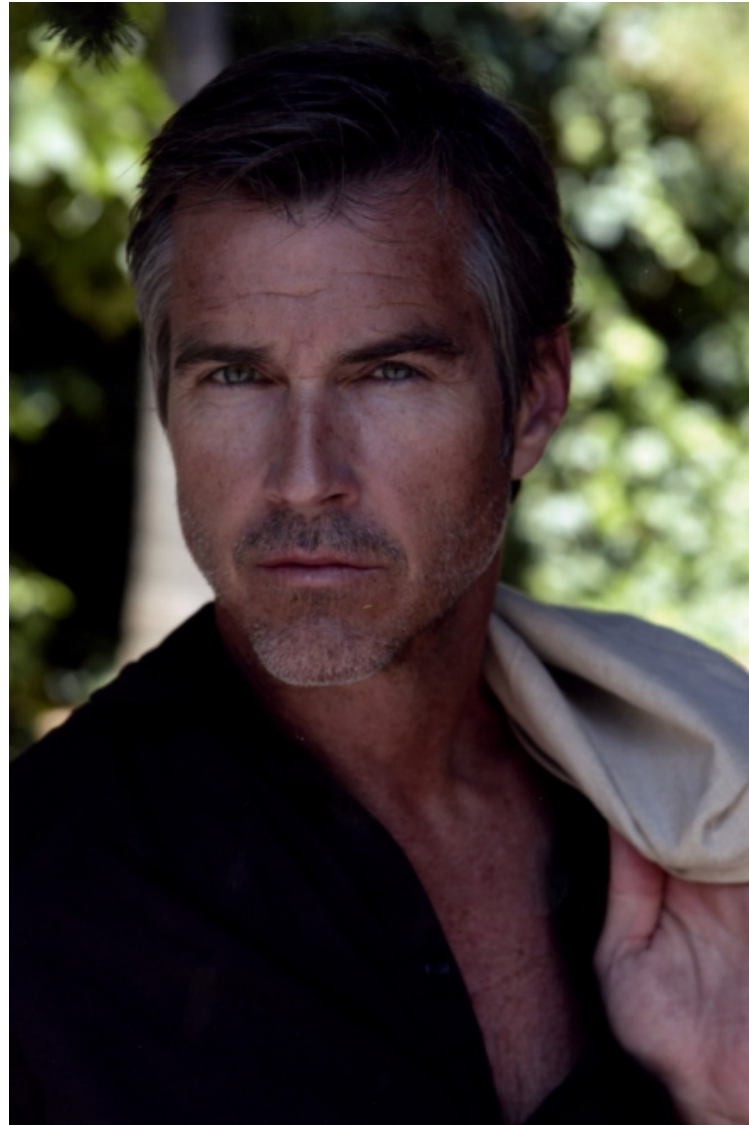

ROBERT MERRILL

Height 184cm / 6' 0.5"

Chest 101cm / 40"

Waist 81cm / 32"

Shoes EU/US/UK 45 / 12 / 10.5

Inseam 81cm / 32"

Suit size 50cm / 40"

Suit cut Regular

Neck 41cm / 16"

Hair Light brown

Eyes Blue green