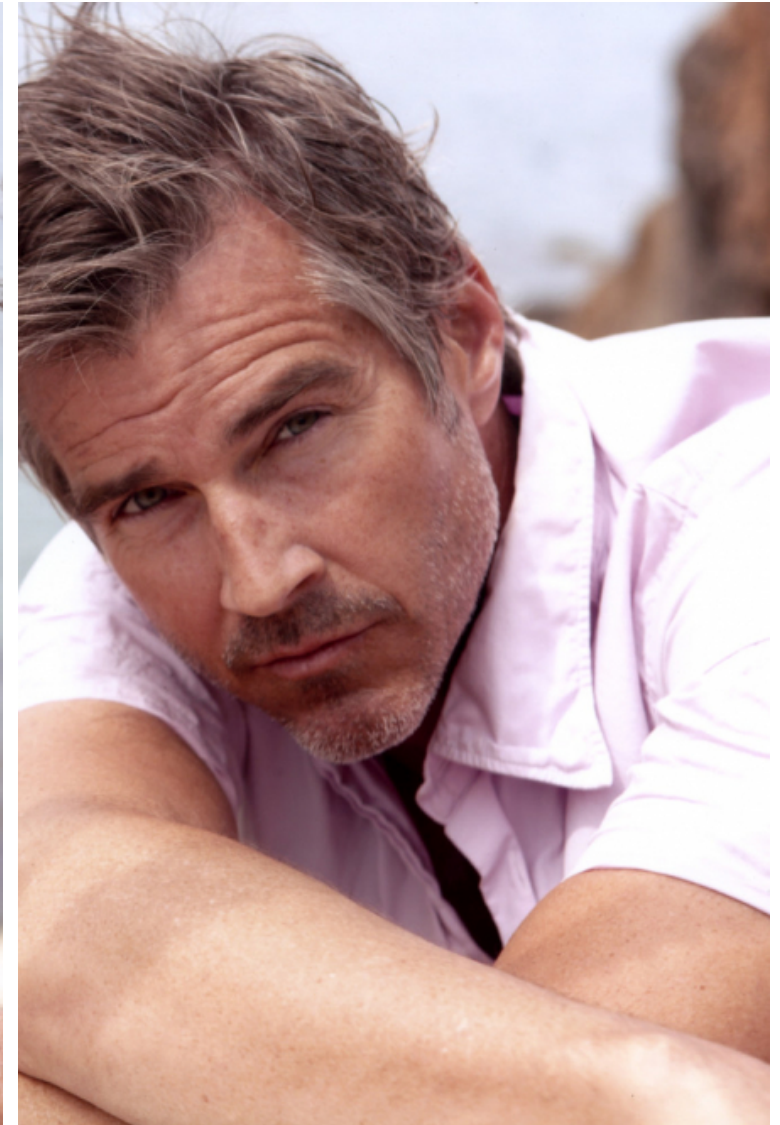

ROBERT MERRILL

Height 184cm / 6' 0.5"

Chest 101cm / 40"

Waist 81cm / 32"

Shoes EU/US/UK 45 / 12 / 10.5

Inseam 81cm / 32"

Suit size 50cm / 40"

Suit cut Regular

Neck 41cm / 16"

Hair Light brown

Eyes Blue green