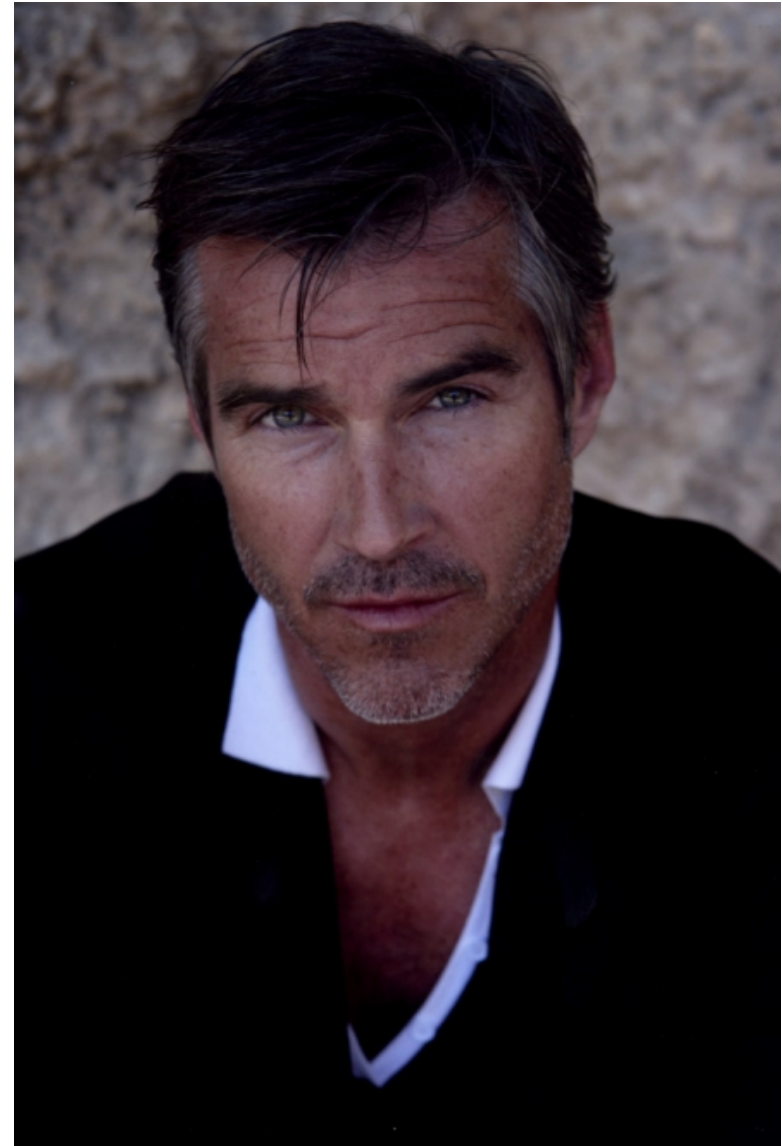

ROBERT MERRILL

Height 184cm / 6' 0.5"

Chest 101cm / 40"

Waist 81cm / 32"

Shoes EU/US/UK 45 / 12 / 10.5

Inseam 81cm / 32"

Suit size 50cm / 40"

Suit cut Regular

Neck 41cm / 16"

Hair Light brown

Eyes Blue green