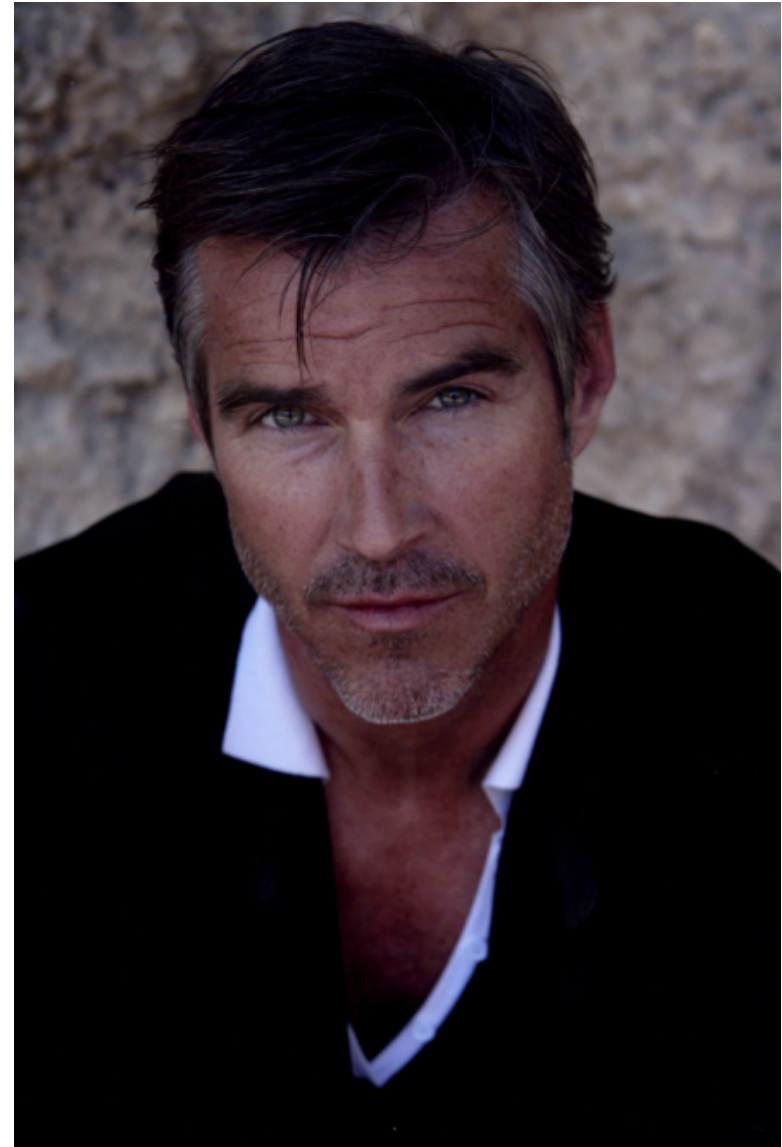

ROBERT MERRILL

Height 184cm / 6' 0.5"

Chest 101cm / 40"

Waist 81cm / 32"

Shoes EU/US/UK 45 / 12 / 10.5

Inseam 81cm / 32"

Suit size 50cm / 40"

Suit cut Regular

Neck 41cm / 16"

Hair Light brown

Eyes Blue green