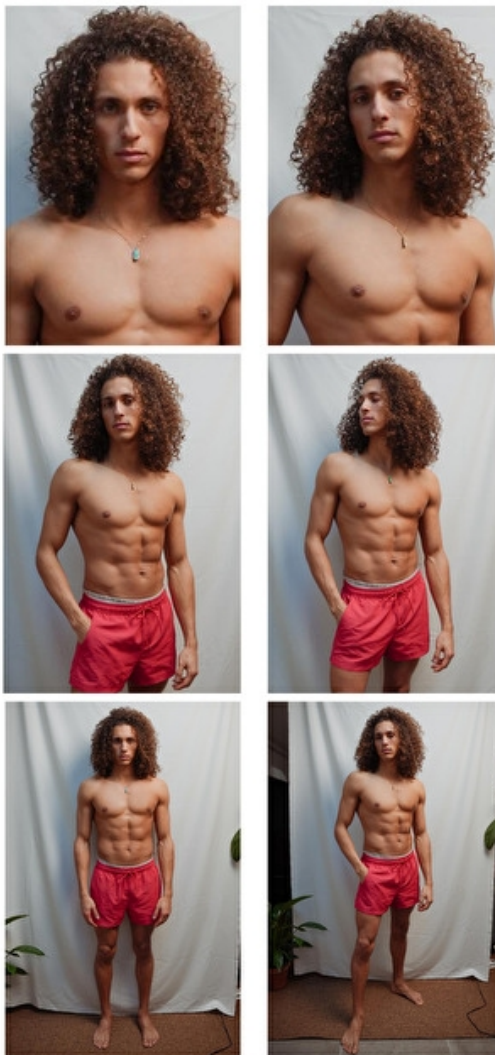

Shoes EU/US/UK 45.5 / 12.5 / 10.5

Hair Dark brown

Hair length 2

Eyes Blue

Inseam 83cm / 32.5"

Neck 38cm / 15"

Select
MODEL MANAGEMENT

ROBIN LABBE