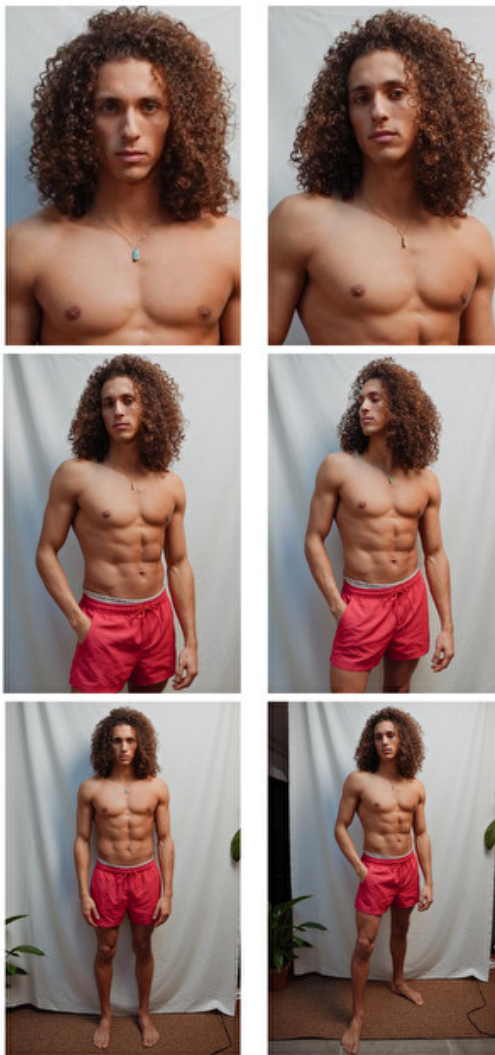

## ROBIN LABBE

Height 184cm / 6' 0.5"

Chest 98cm / 38.5"

Hips 92cm / 36"

Waist 81cm / 32"

Shoes EU/US/UK 45.5 / 12.5 / 10.5

Hair Dark brown

Hair length 2

Eyes Blue

Inseam 83cm / 32.5"

Neck 38cm / 15"

Select  
MODEL MANAGEMENT

ROBIN LABBE

Height 6'0.5"/184    Waist 32/81    Hair Dark Brown    Inseam 32.5/83  
Chest 38.5/98    Hips 36/92    Eyes Blue    Shoes 10.5/45.5