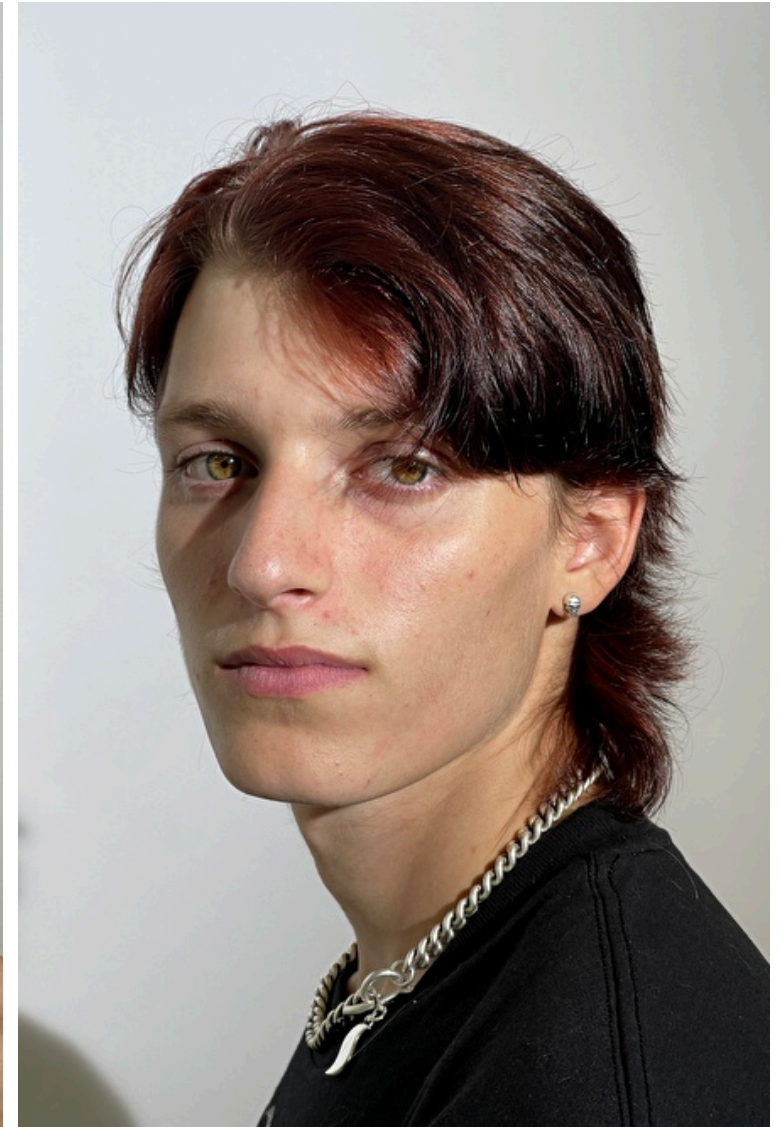

ROCCO BRIVATI

Height 178cm / 5' 10.0"

Chest 89cm / 35"

Waist 72cm / 28.5"

Shoes EU/US/UK 39 / 7 / 6

Eyes Hazel

Hair Black

Inseam 76cm / 30"

Neck 33cm / 13"

Sleeve 66cm / 26"