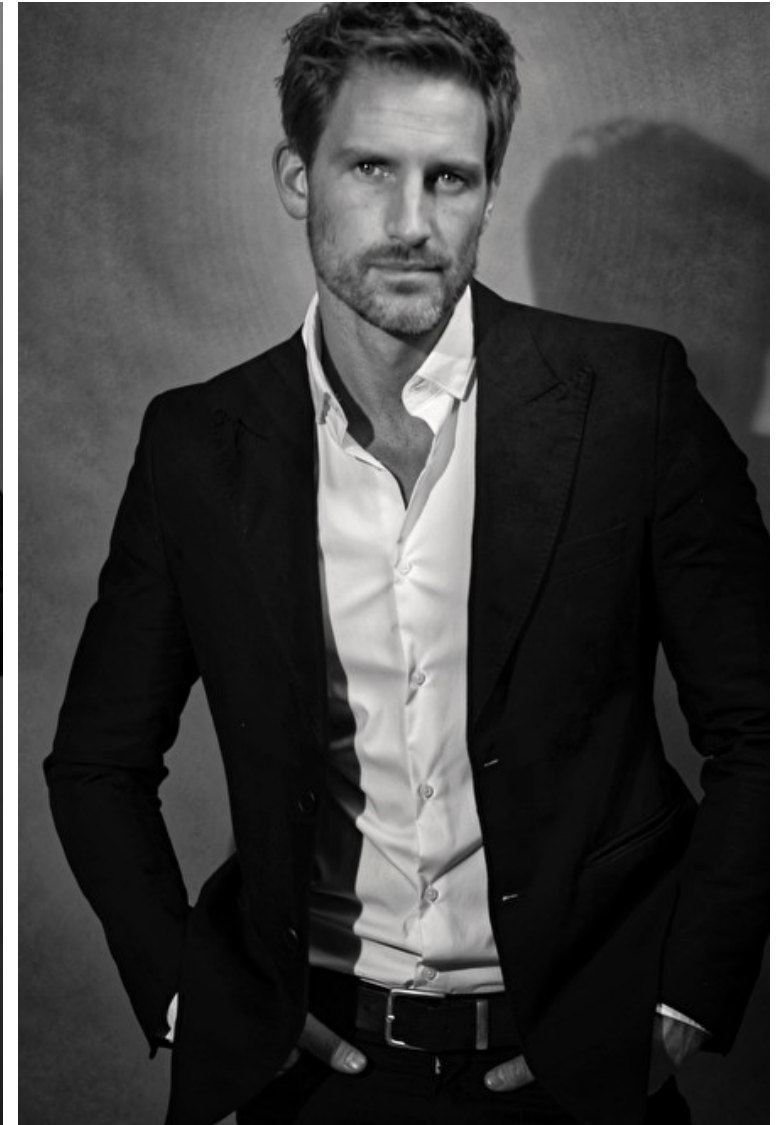

RORY MARSHALL

Height 188cm / 6' 2.0"

Chest 97cm / 38"

Waist 81cm / 32"

Shoes EU/US/UK 44.5 / 11.5 /
10

Inseam 81cm / 32"

Suit size 52cm / 42"

Suit cut Long

Neck 40cm / 15.5"

Hair Blond

Hair length 4

Eyes Blue