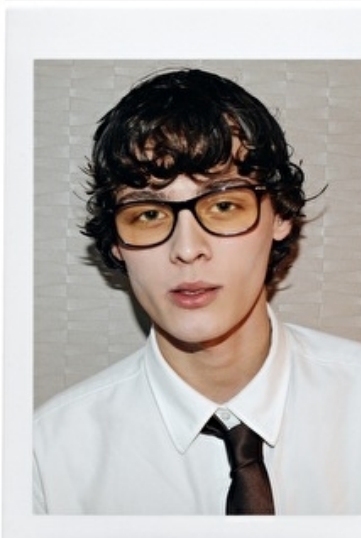

Rowan

Height 190cm / 6' 3.0"

Chest 88cm / 34.5"

Waist 71cm / 28"

Shoes EU/US/UK 46 / 12.5 / 11

Eyes Blue green

Neck 40cm / 15.5"

Sleeve 84cm / 33"