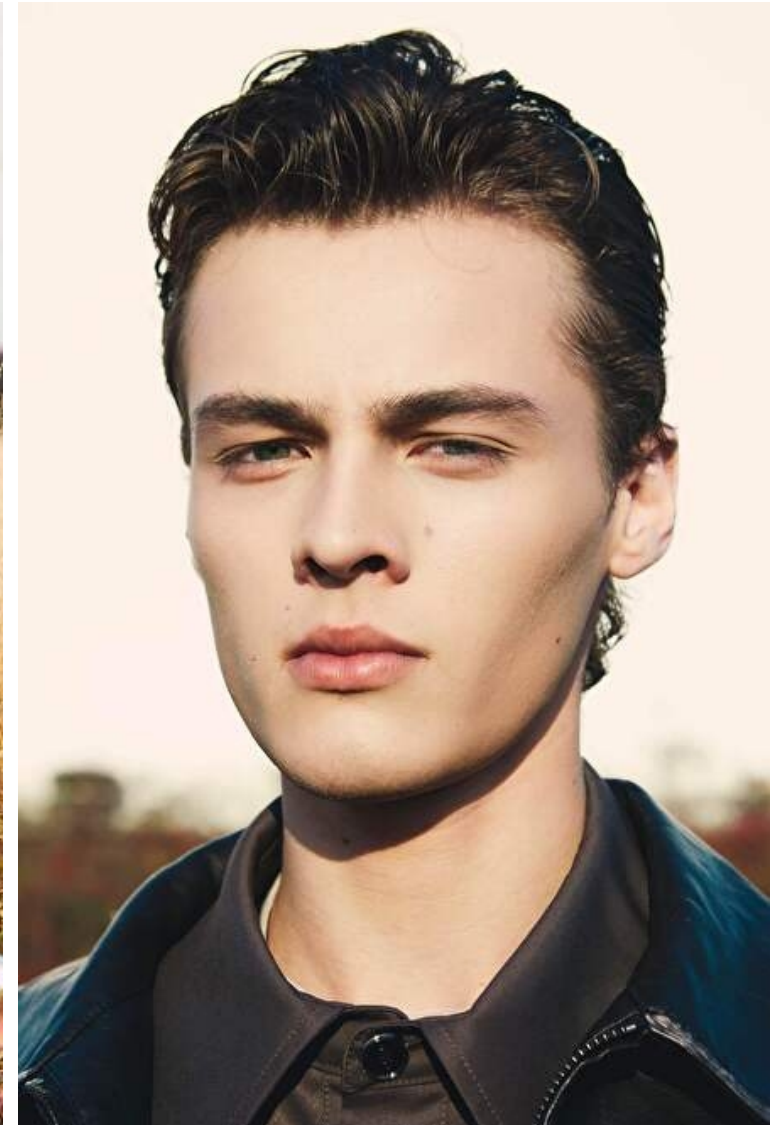

Rowan

Height 190cm / 6' 3.0"

Chest 88cm / 34.5"

Waist 71cm / 28"

Shoes EU/US/UK 46 / 12.5 / 11

Eyes Blue green

Neck 40cm / 15.5"

Sleeve 84cm / 33"