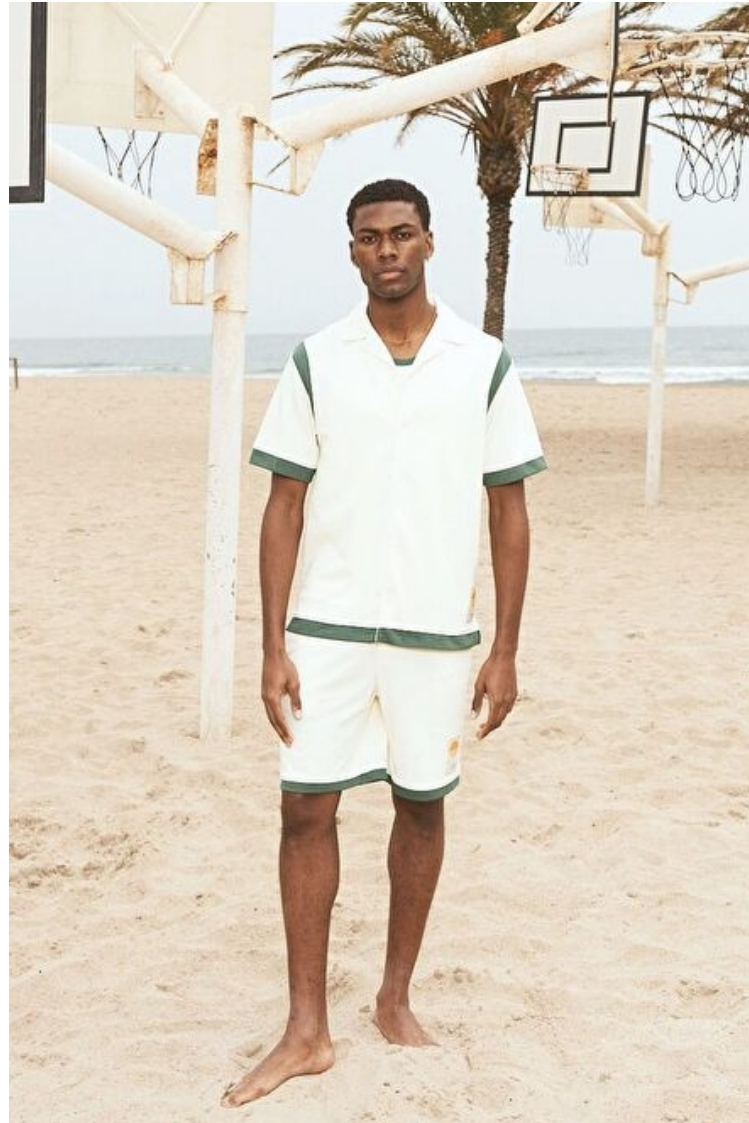

Select

MODEL MANAGEMENT

2nd floor, 77 ST. Martins Lane (entrance on Cranbourn Street) , London, WC2N 4AA, England, United Kingdom
Phone: +44 (0) 20 7299 1322 **Fax:** +44 (0) 20 7299 1386 **Email:** info@selectmodel.com **Website:** https://www.selectmodel.com/

RUBEN

Height 191cm / 6' 3.0"

Chest 100cm / 39.5"

Hips 96cm / 38"

Waist 86cm / 34"

Shoes EU/US/UK 45 / 12 / 10.5

Inseam 94cm / 37"

Neck 37cm / 14.5"

Hair Dark brown

Hair length 3

Eyes Brown