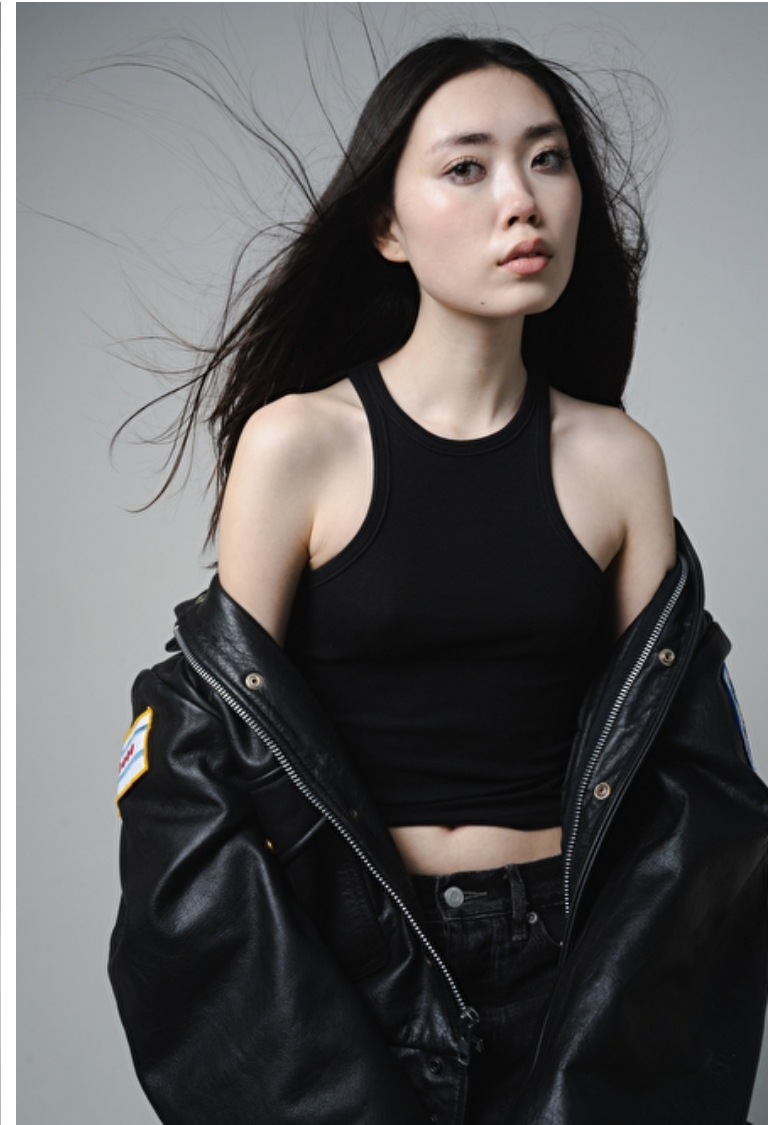

Select

MODEL MANAGEMENT

2nd floor, 77 ST. Martins Lane, London, 00000, England, United Kingdom

Phone: +44 20 7299 1300 Fax: +44 20 7299 1385 Email: info@selectmodel.com Website: <https://www.selectmodel.com/>

Ruby

Height 175cm / 5' 9.0"

Bust 81cm / 32"

Waist 56cm / 22"

Hips 86cm / 34"

Shoes EU/US/UK 38.5 / 7.5 / 5

Eyes Green

Hair Dark brown

Cup A