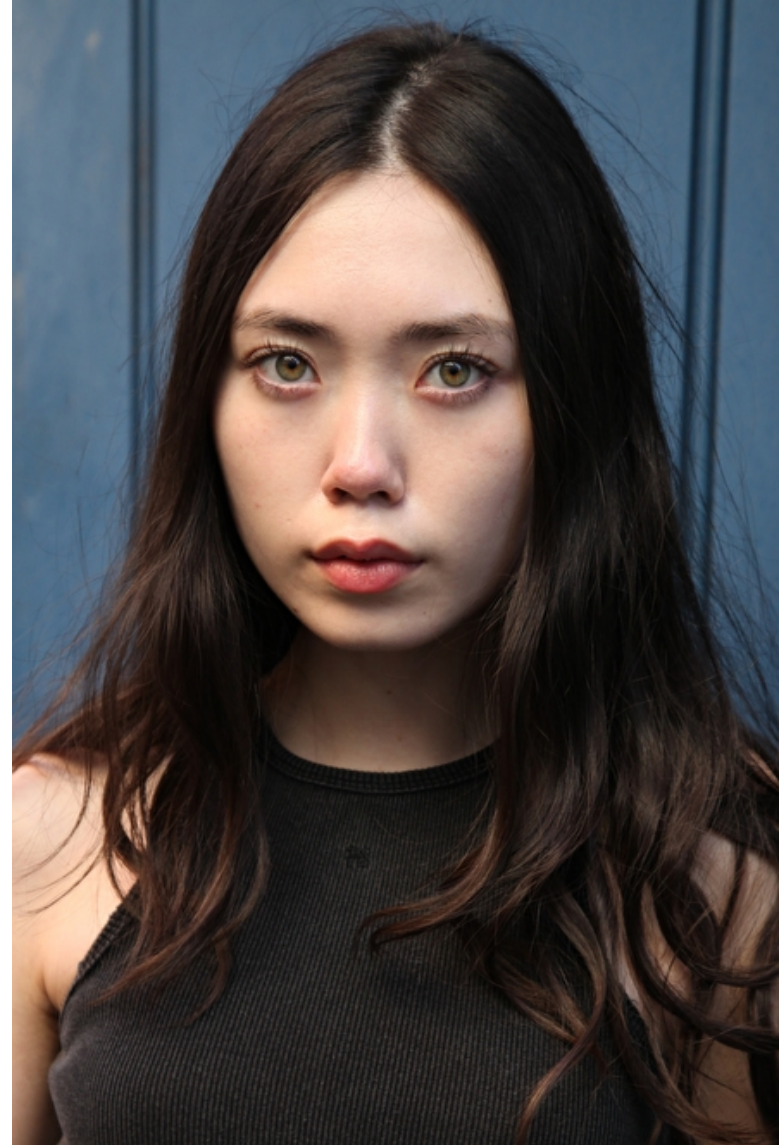

Ruby

Height 175cm / 5' 9.0"

Bust 81cm / 32"

Waist 56cm / 22"

Hips 86cm / 34"

Shoes EU/US/UK 38.5 / 7.5 / 5

Eyes Green

Hair Dark brown

Cup A