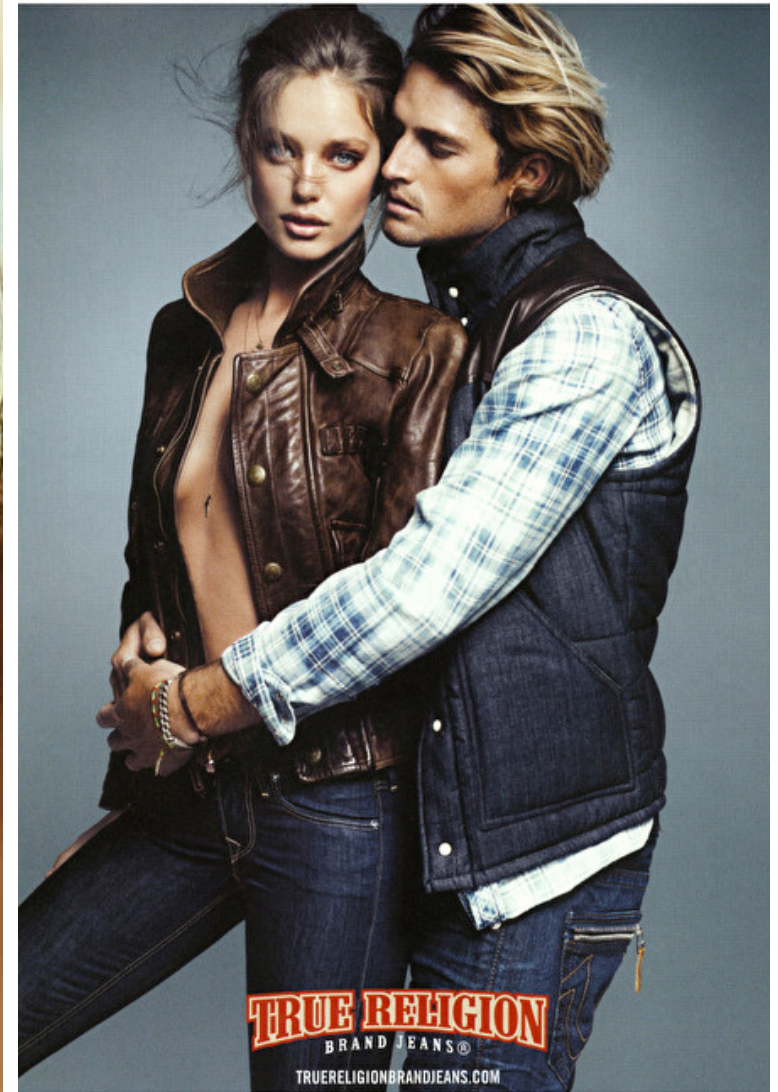

Select

MODEL MANAGEMENT

2nd floor, 77 ST. Martins Lane (entrance on Cranbourn Street) , London, WC2N 4AA, England, United Kingdom
Phone: +44 (0) 20 7299 1322 **Fax:** +44 (0) 20 7299 1386 **Email:** info@selectmodel.com **Website:** https://www.selectmodel.com/

Ryan Heavyside

Height 186cm / 6' 1.0"

Size EU/US 50 / 20

Chest 100cm / 39.5"

Waist 80cm / 31.5"

Hips 95cm / 37.5"

Shoes EU/US/UK 45 / 12 / 10.5

Eyes Brown

Hair Brown