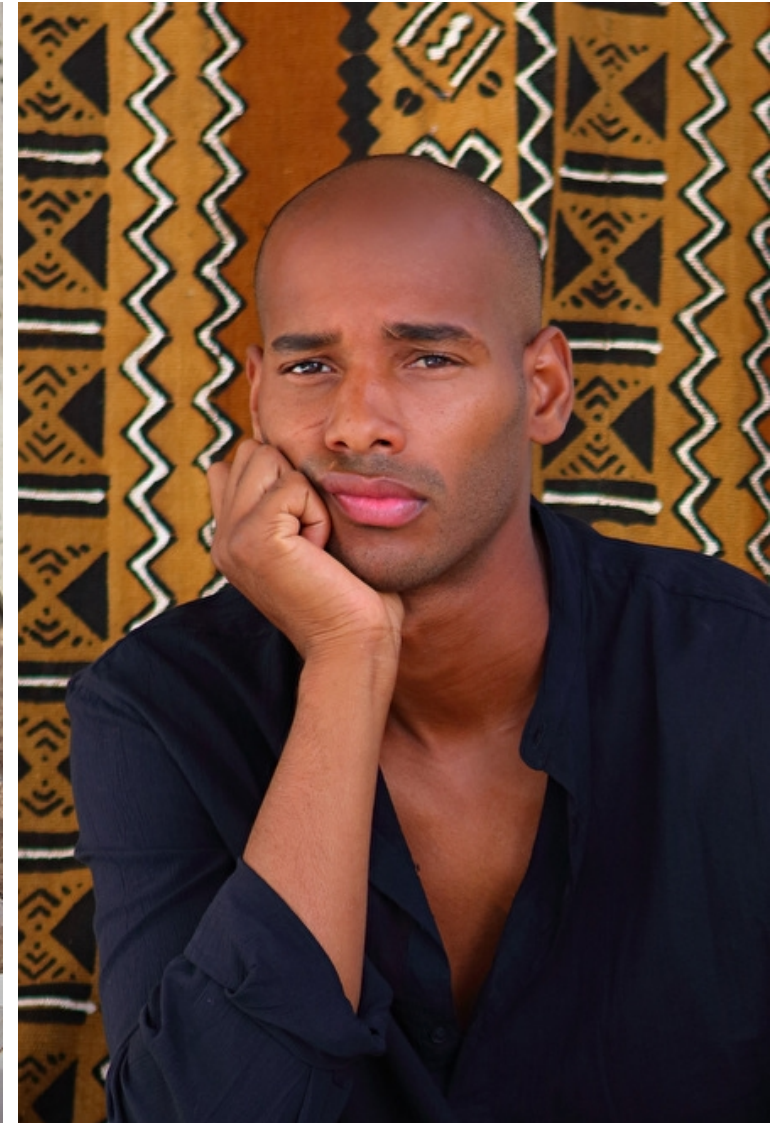

Waist 81cm / 32"

Shoes EU/US/UK 45 / 12 / 10.5

Inseam 81cm / 32"

Suit size 48cm / 38"

Suit cut Long

Neck 38cm / 15"

Hair Brown

Eyes Brown