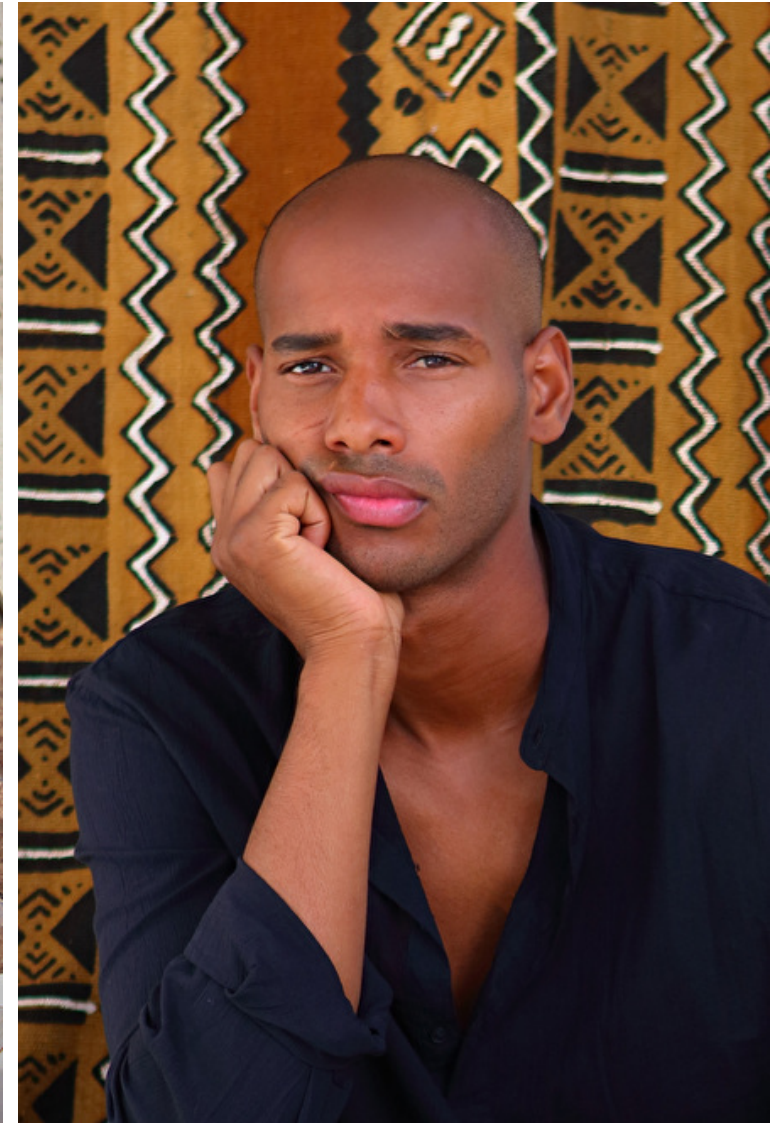

Waist 81cm / 32"

Shoes EU/US/UK 45 / 12 / 10.5

Inseam 81cm / 32"

Suit size 48cm / 38"

Suit cut Long

Neck 38cm / 15"

Hair Brown

Eyes Brown