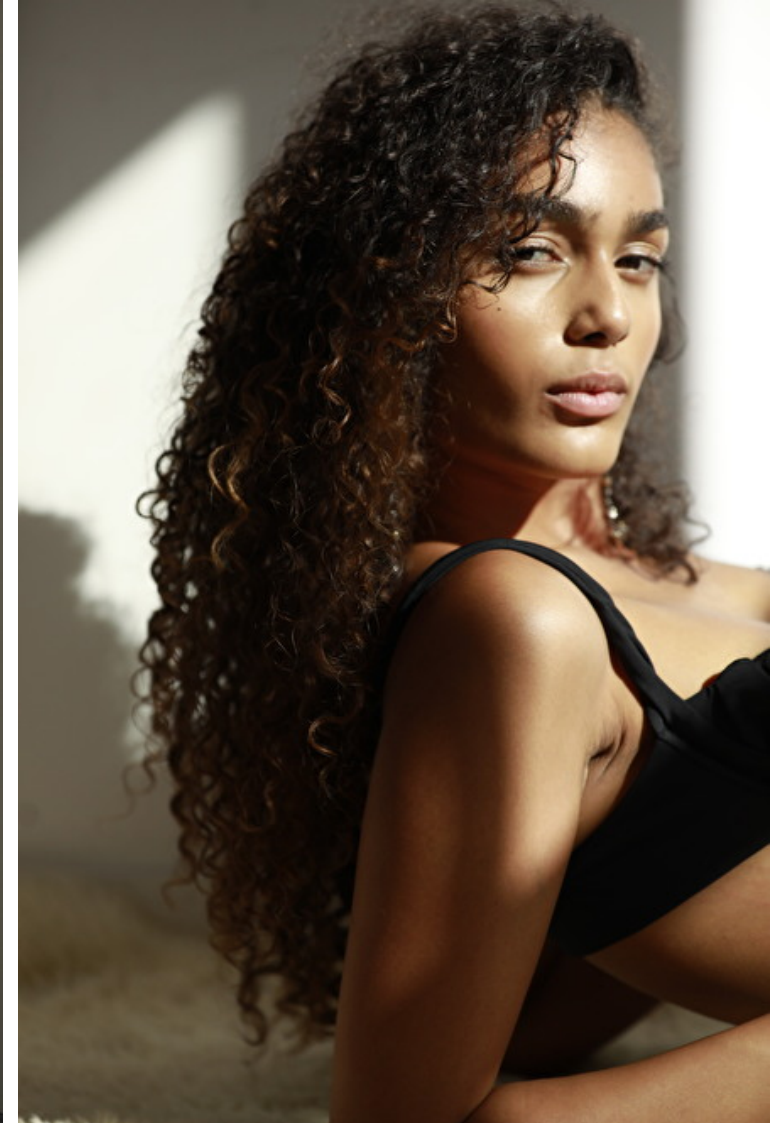

Saffron Merritt-Williams

Height 170cm / 5' 7.0"

Size EU/US 34 / 4

Bust 80cm / 31.5"

Waist 59cm / 23"

Hips 74cm / 29"

Shoes EU/US/UK 38 / 7.5 / 5

Eyes Brown

Hair length 2