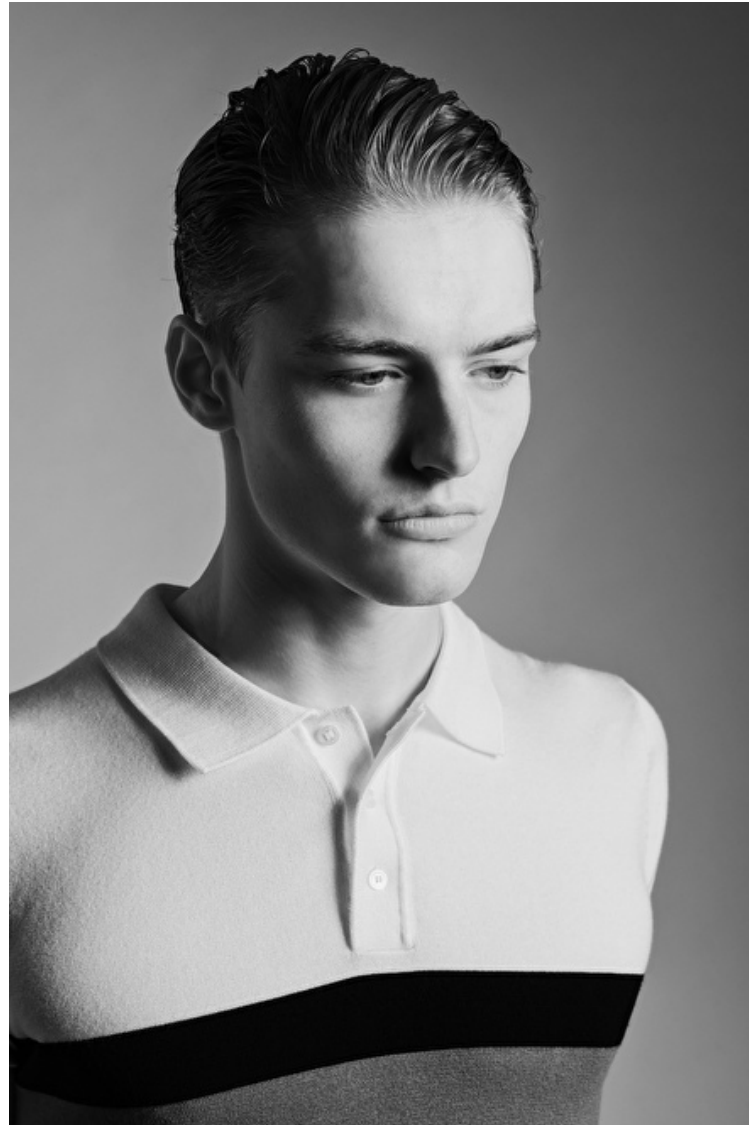

SAMUEL COOK

Height 188cm / 6' 2.0"

Chest 96cm / 38"

Waist 76cm / 30"

Hips 81cm / 32"

Shoes EU/US/UK 43.5 / 10.5 / 9

Eyes Blue

Hair Blond

Inseam 84cm / 33"

Neck 36cm / 14"

Suit size 36cm / 26"

Suit cut Regular