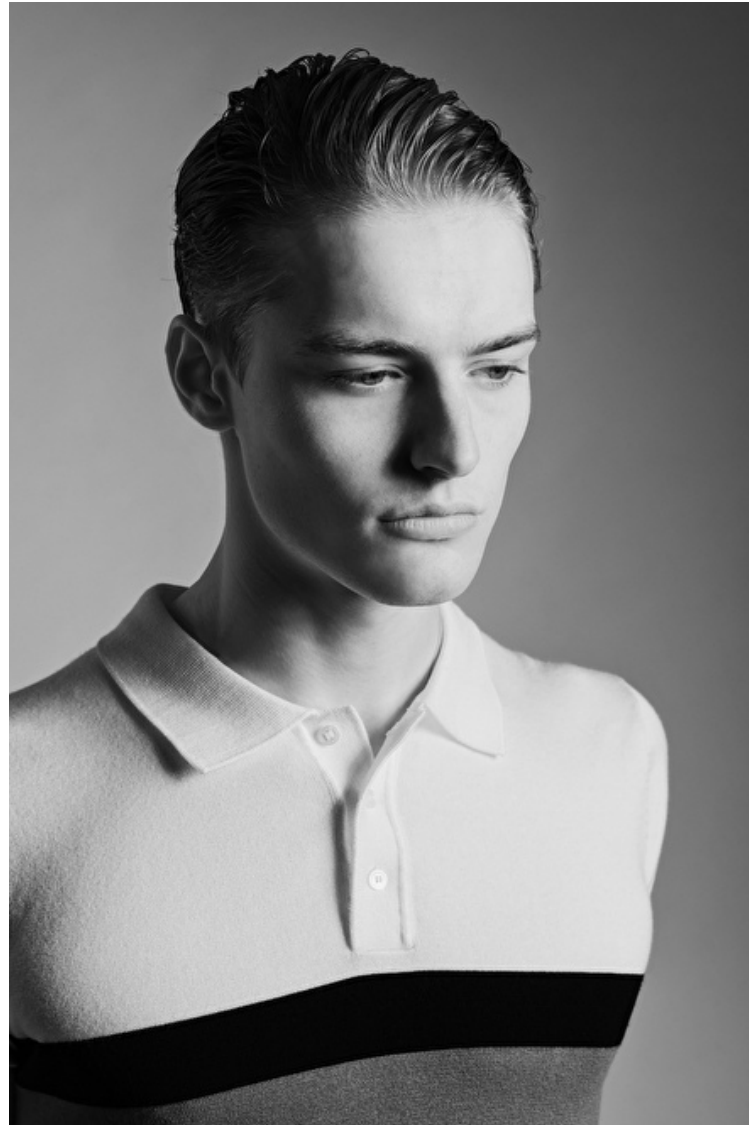

SAMUEL COOK

Height 188cm / 6' 2.0"

Chest 96cm / 38"

Waist 76cm / 30"

Hips 81cm / 32"

Shoes EU/US/UK 43.5 / 10.5 / 9

Eyes Blue

Hair Blond

Inseam 84cm / 33"

Neck 36cm / 14"

Suit size 36cm / 26"

Suit cut Regular