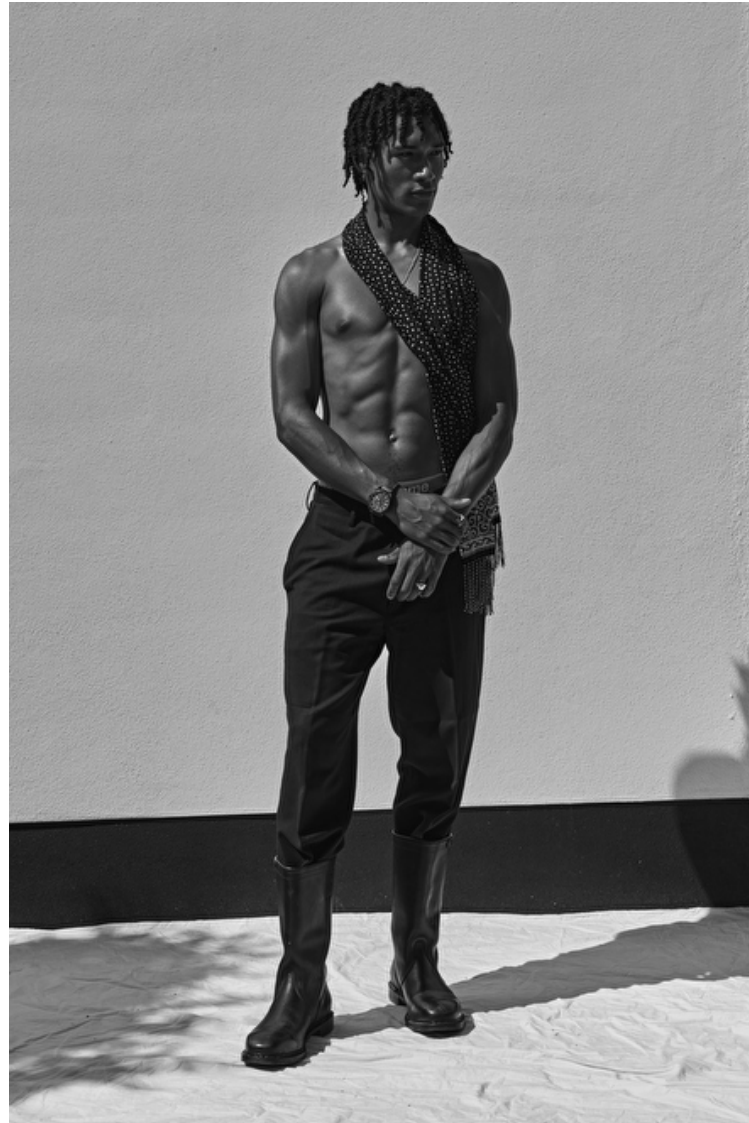

SAMUEL REEVES

Height 183cm / 6' 0.0"

Chest 96cm / 38"

Waist 79cm / 31"

Hips 101cm / 40"

Shoes EU/US/UK 43 / 10.5 / 9

Eyes Dark brown

Hair Black

Inseam 69cm / 27"