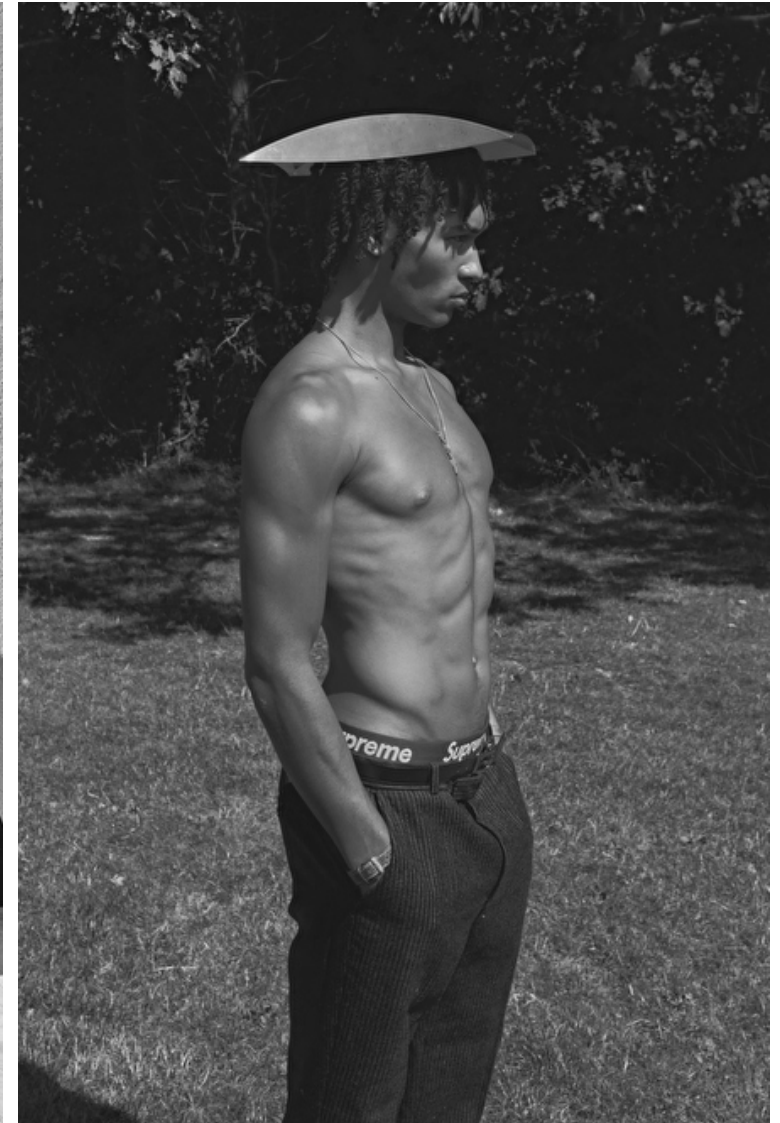

SAMUEL REEVES

Height 183cm / 6' 0.0"

Chest 96cm / 38"

Waist 79cm / 31"

Hips 101cm / 40"

Shoes EU/US/UK 43 / 10.5 / 9

Eyes Dark brown

Hair Black

Inseam 69cm / 27"