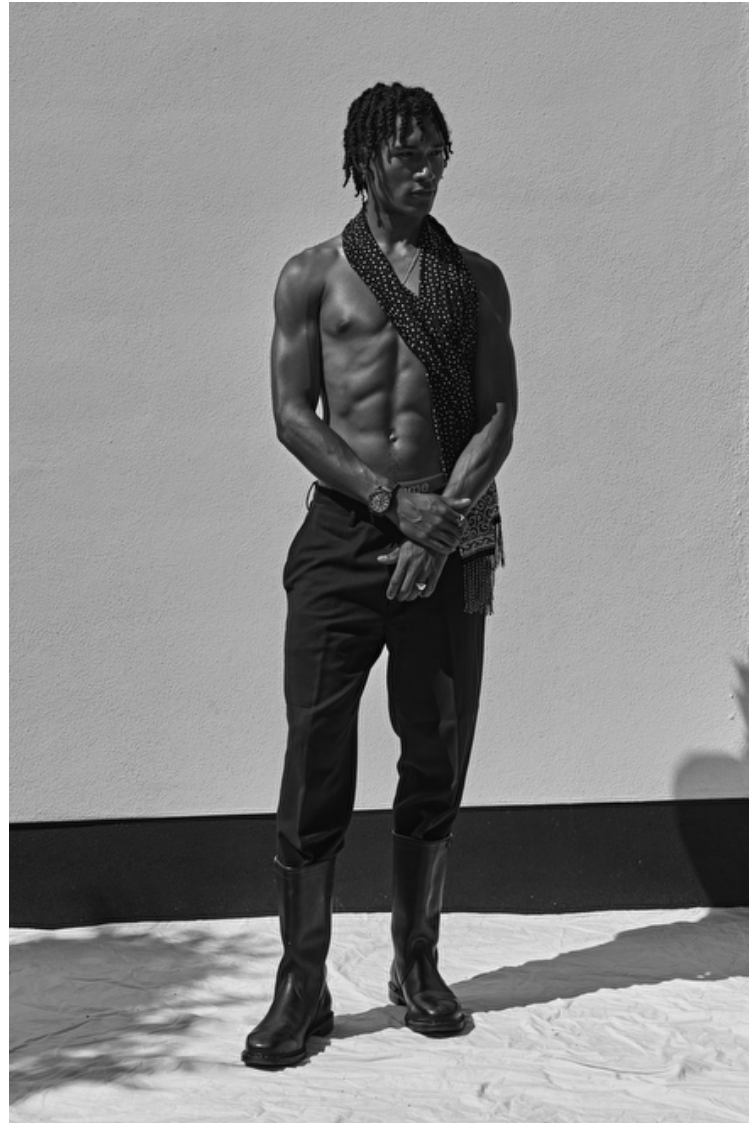

Select

MODEL MANAGEMENT

2nd floor, 77 ST. Martins Lane (entrance on Cranbourn Street) , London, WC2N 4AA, England, United Kingdom
Phone: +44 (0) 20 7299 1322 **Fax:** +44 (0) 20 7299 1386 **Email:** info@selectmodel.com **Website:** https://www.selectmodel.com/

SAMUEL REEVES

Height 183cm / 6' 0.0"

Chest 96cm / 38"

Waist 79cm / 31"

Hips 101cm / 40"

Shoes EU/US/UK 43 / 10.5 / 9

Eyes Dark brown

Hair Black

Inseam 69cm / 27"