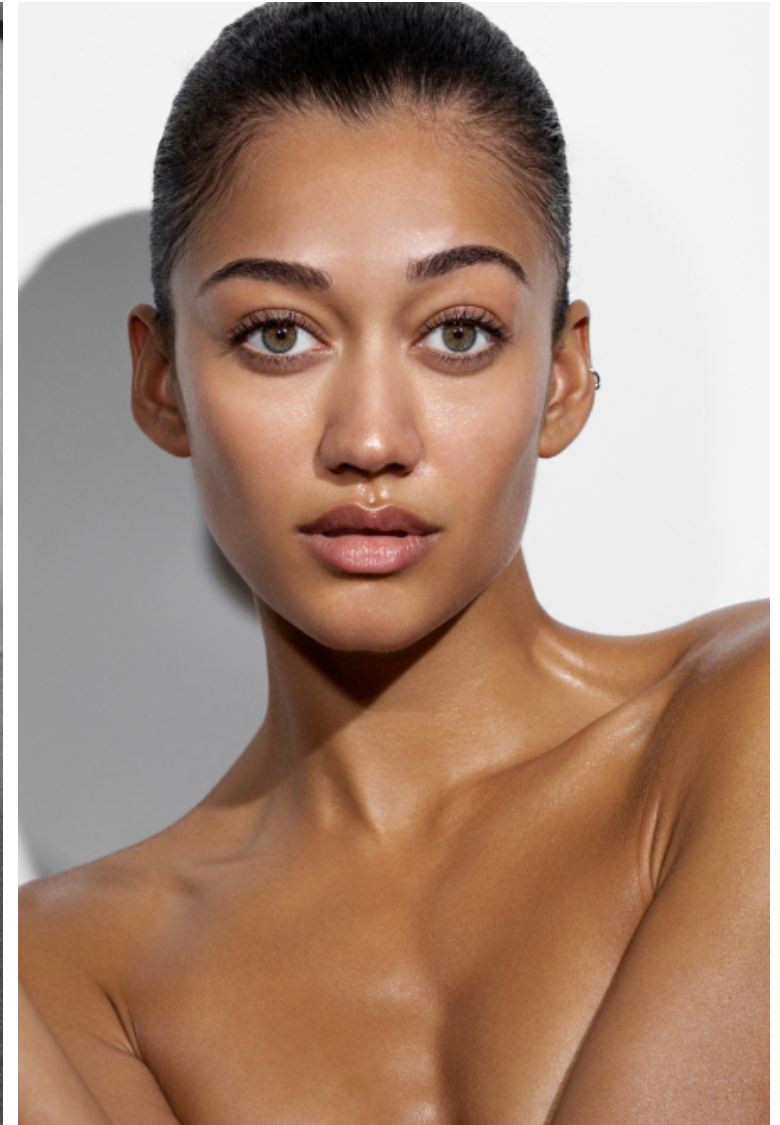

SAVANNAH BLAKE

Height 178cm / 5' 10.0"

Bust 84cm / 33"

Cup B

Hips 89cm / 35"

Waist 66cm / 26"

Shoes EU/US/UK 40.5 / 9.5 / 7

Size EU/US 34 / 4

Hair Dark brown

Hair length 1

Eyes Green