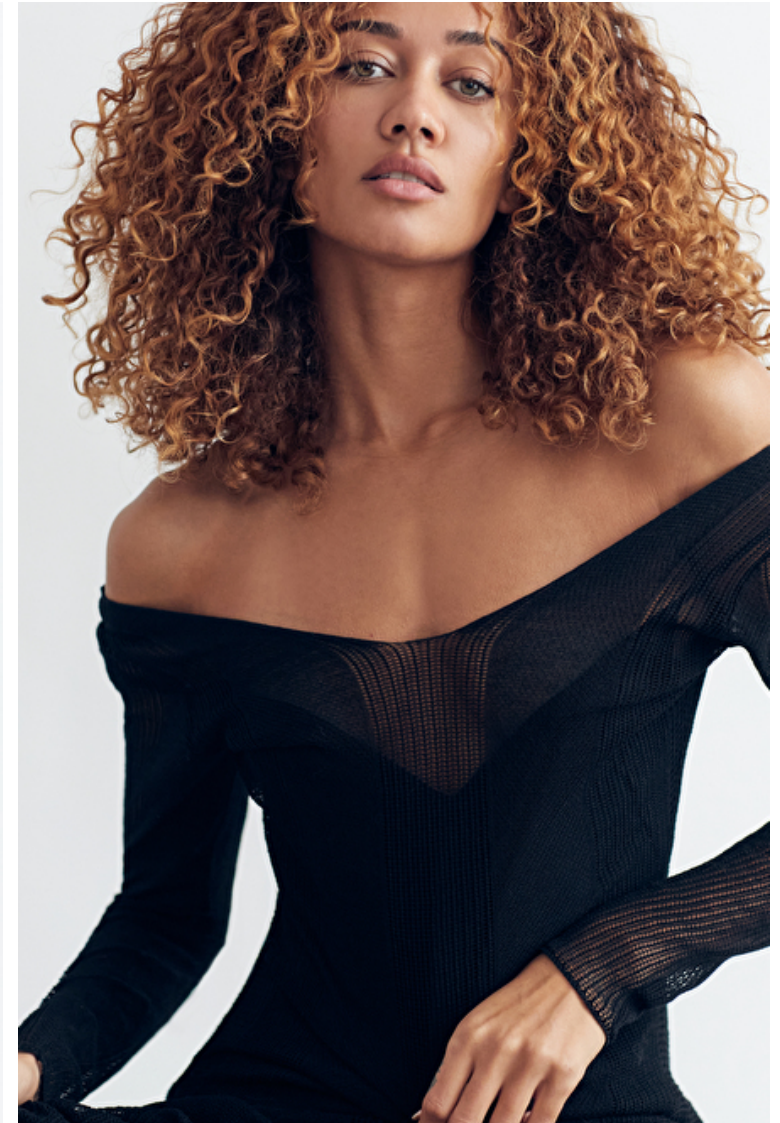

Hips 89cm / 35"

Waist 66cm / 26"

Shoes EU/US/UK 40.5 / 9.5 / 7

Size EU/US 34 / 4

Hair Dark brown

Hair length 1

Eyes Green

SAVANNAH BLAKE