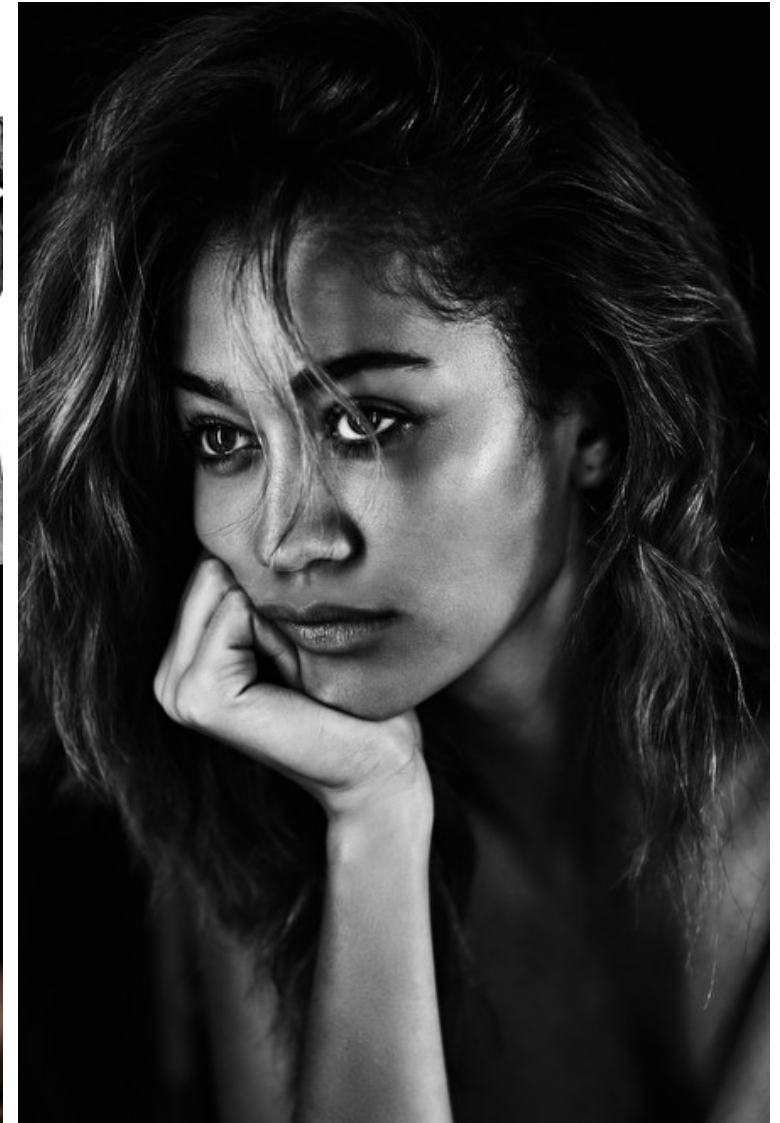

Select

MODEL MANAGEMENT

2nd floor, 77 ST. Martins Lane, London, 00000, England, United Kingdom
Phone: +44 20 7299 1300 Fax: +44 20 7299 1385 Email: info@selectmodel.com Website: https://www.selectmodel.com/

SAVANNAH BLAKE

Height 178cm / 5' 10.0"

Bust 84cm / 33"

Cup B

Hips 89cm / 35"

Waist 66cm / 26"

Shoes EU/US/UK 40.5 / 9.5 / 7

Size EU/US 34 / 4

Hair Dark brown

Hair length 1

Eyes Green