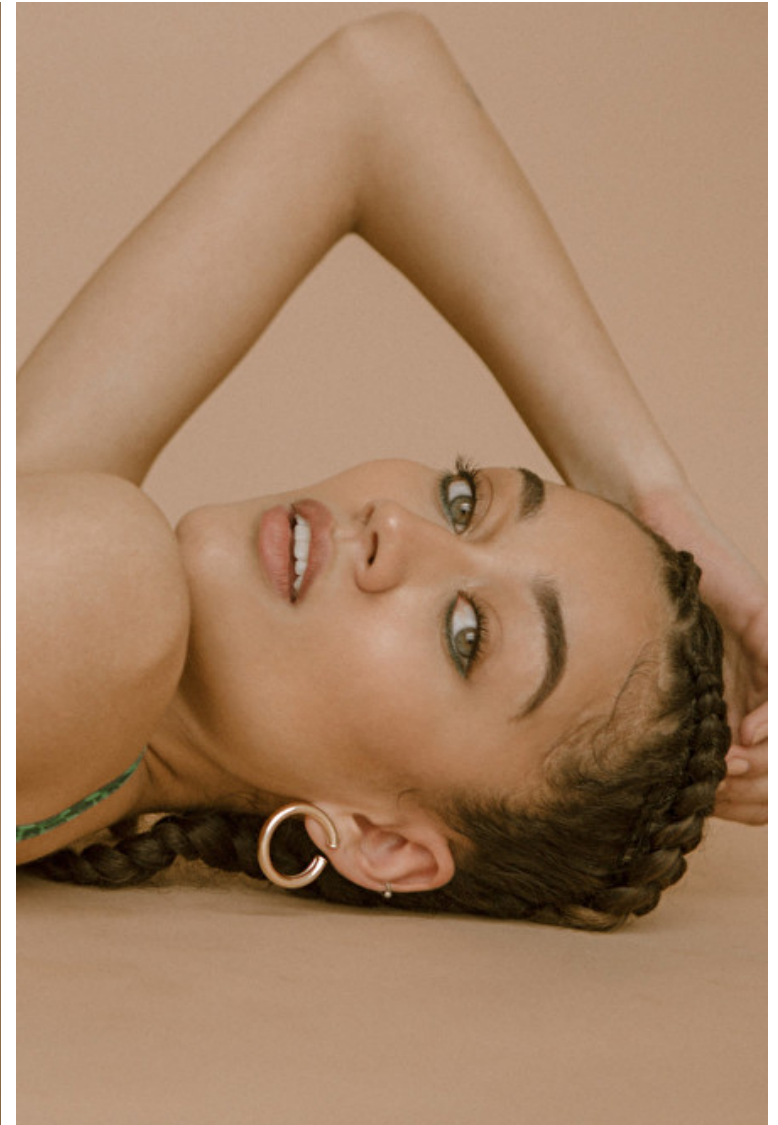

Waist 66cm / 26"

Shoes EU/US/UK 40.5 / 9.5 / 7

Size EU/US 34 / 4

Hair Dark brown

Hair length 1

Eyes Green

Select

MODEL MANAGEMENT