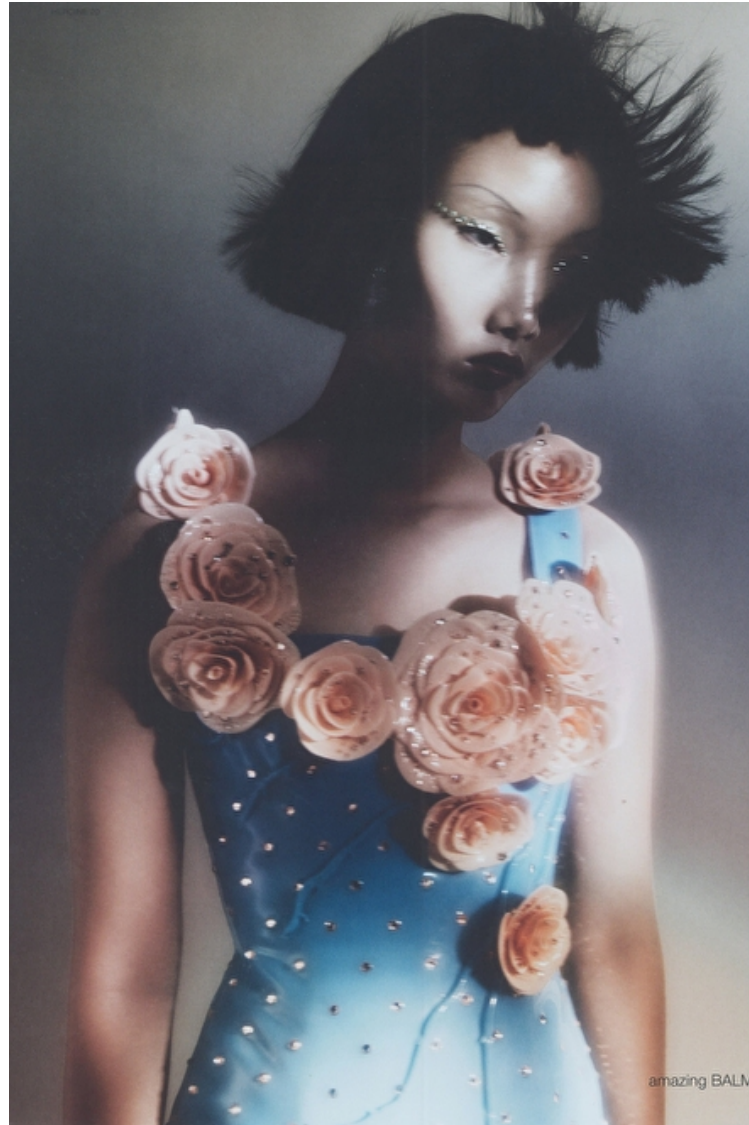

Select

MODEL MANAGEMENT

2nd floor, 77 ST. Martins Lane, London, 00000, England, United Kingdom

Phone: +44 20 7299 1300 Fax: +44 20 7299 1385 Email: info@selectmodel.com Website: <https://www.selectmodel.com/>

SEOHYUN KIM

Height 177cm / 5' 9.5"

Bust 79cm / 31"

Hips 85cm / 33.5"

Waist 56cm / 22"

Shoes EU/US/UK 39 / 8 / 6

Hair Black

Hair length 1

Eyes Brown