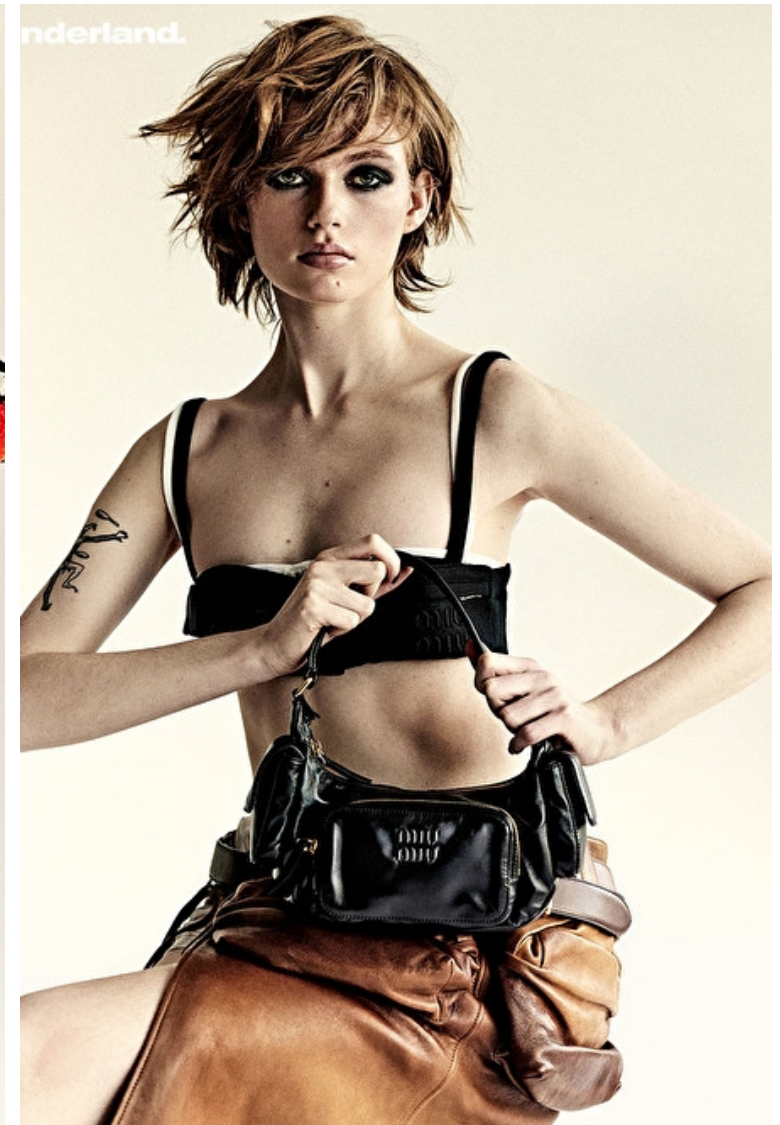

SERENA THOMAS

Height 174cm / 5' 8.5"

Bust 79cm / 31"

Waist 66cm / 26"

Hips 93cm / 36.5"

Shoes EU/US/UK 39.5 / 8.5 / 6

Eyes Green

Hair Blond

Cup B