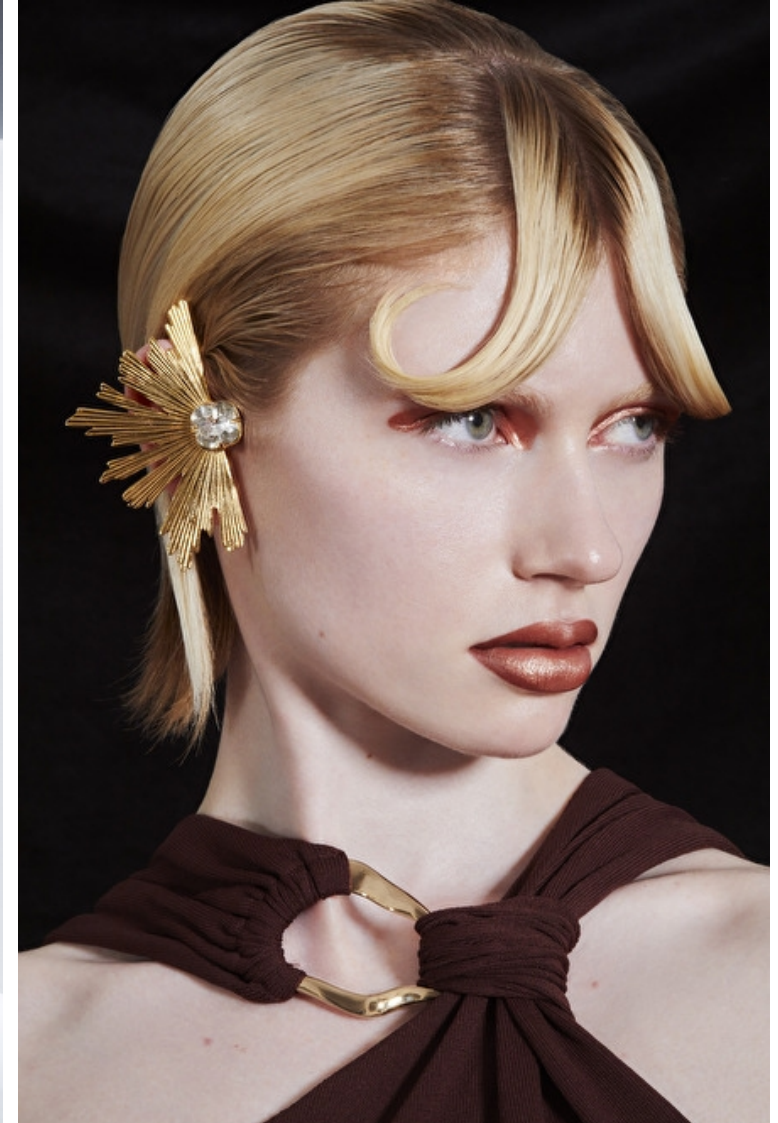

Select

MODEL MANAGEMENT

2nd floor, 77 ST. Martins Lane, London, 00000, England, United Kingdom
Phone: +44 20 7299 1300 Fax: +44 20 7299 1385 Email: info@selectmodel.com Website: <https://www.selectmodel.com/>

SERENA THOMAS

Height 174cm / 5' 8.5"

Bust 79cm / 31"

Waist 66cm / 26"

Hips 93cm / 36.5"

Shoes EU/US/UK 39.5 / 8.5 / 6

Eyes Green

Hair Blond

Cup B