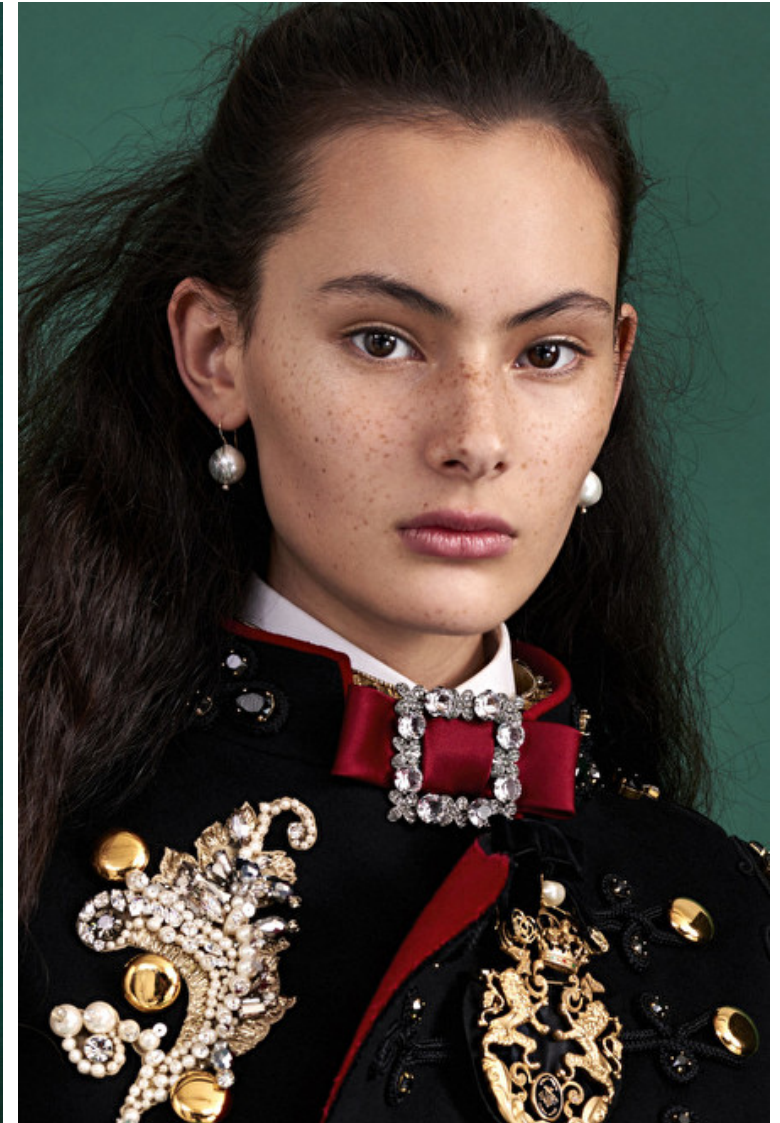

Hips 94cm / 37"

Waist 62cm / 24.5"

Shoes EU/US/UK 40 / 9 / 7

Hair Brown

Eyes Brown

Size EU/US 38 / 8

SHARNEE GATES

Height 177cm / 5' 9.5"