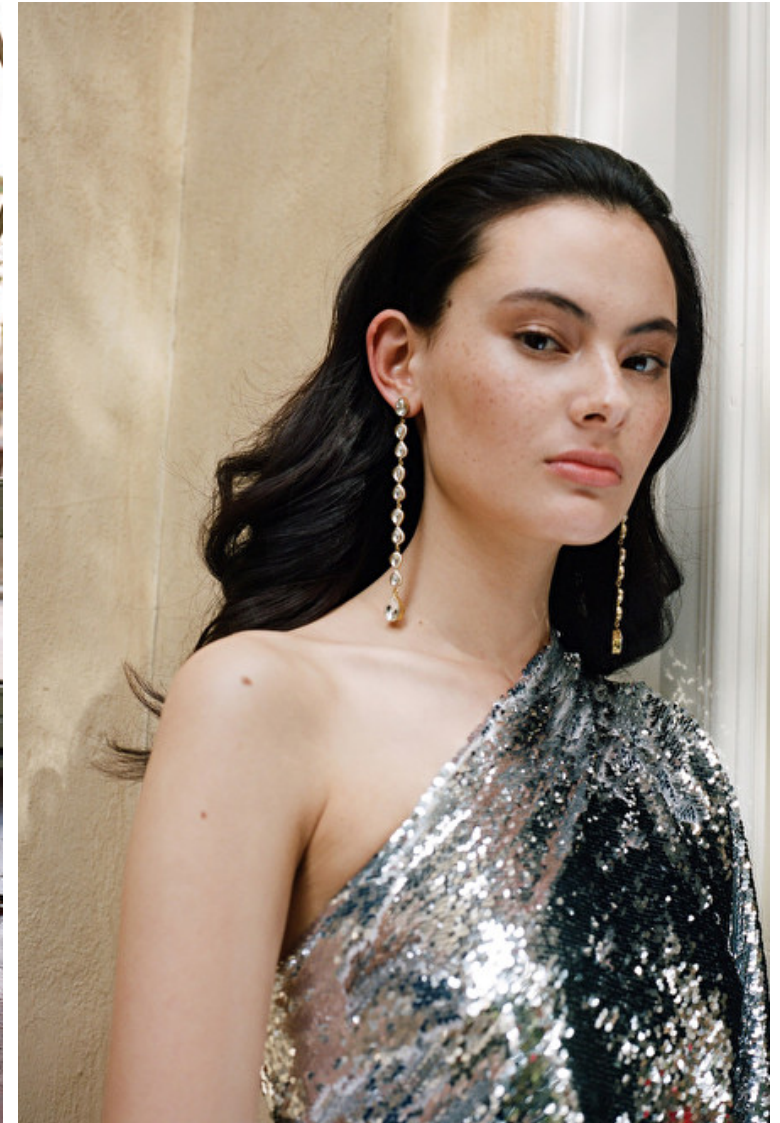

SHARNEE GATES

Height 177cm / 5' 9.5"

Bust 82cm / 32.5"

Cup B/C

Hips 94cm / 37"

Waist 62cm / 24.5"

Shoes EU/US/UK 40 / 9 / 7

Hair Brown

Eyes Brown

Size EU/US 38 / 8