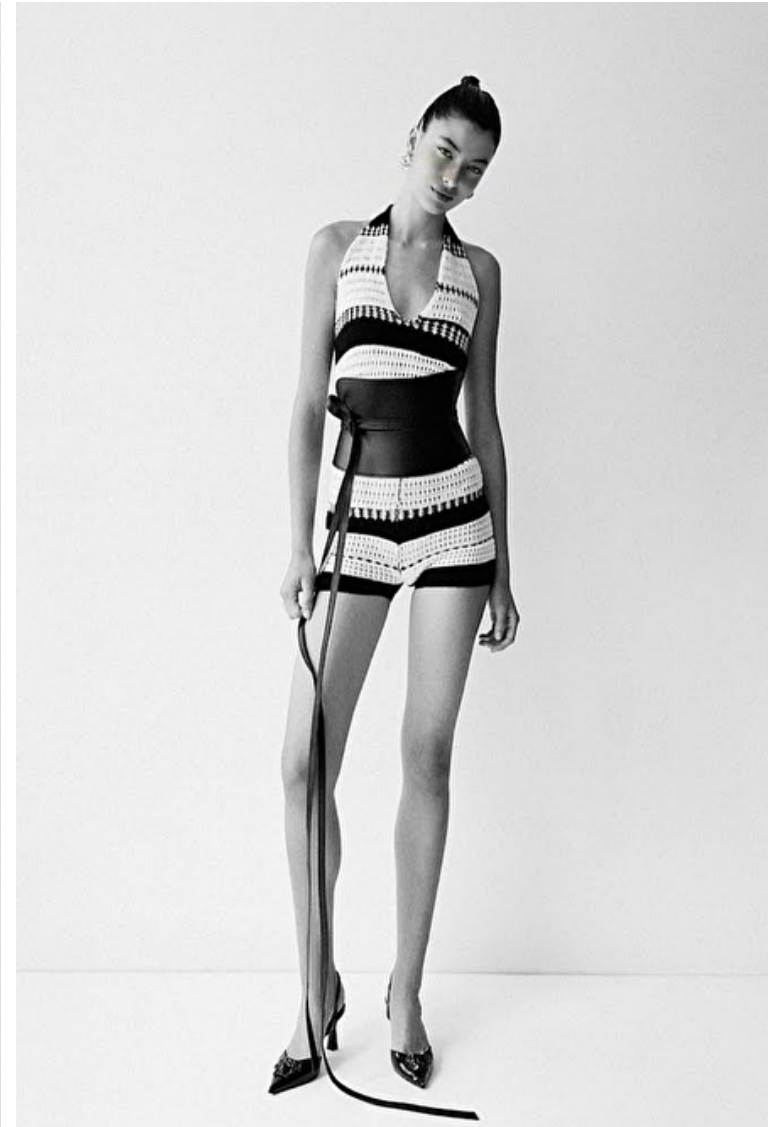

SHIVANI MUTHOO

Height 174cm / 5' 8.5"

Bust 79cm / 31"

Waist 59cm / 23"

Hips 88cm / 34.5"

Shoes EU/US/UK 39 / 8 / 6

Eyes Hazel

Hair Dark brown