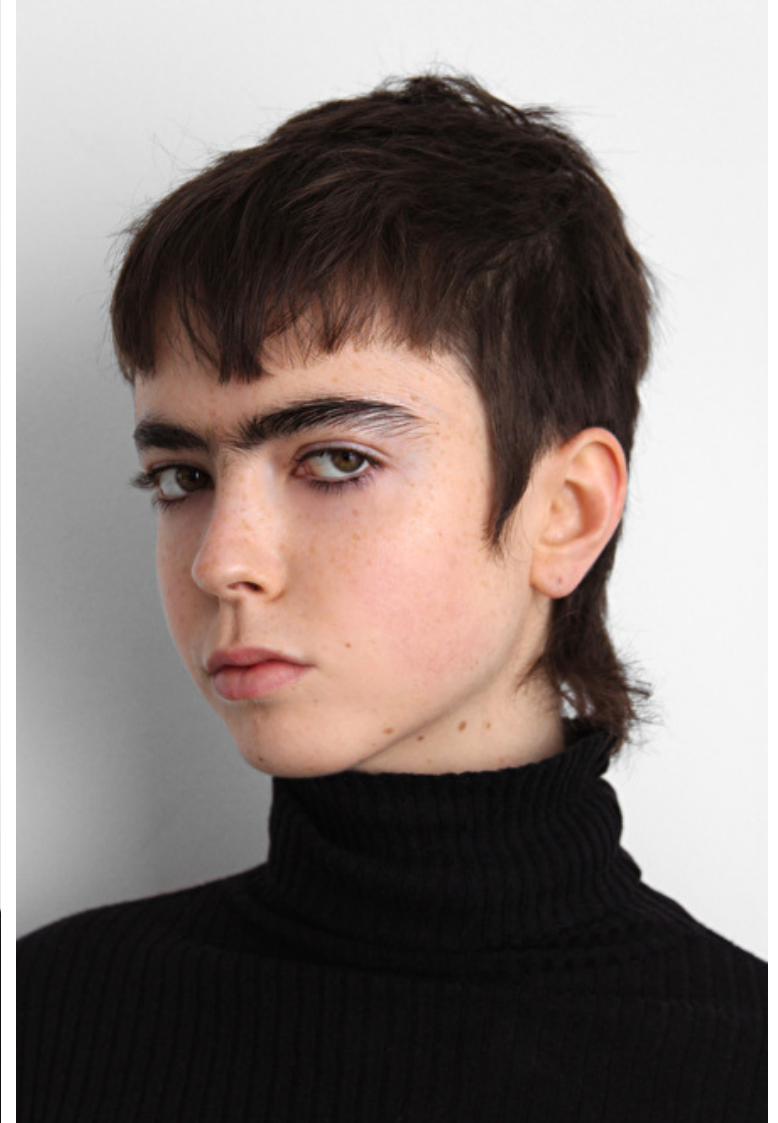

Sofia Brozenich

Height 175cm / 5' 9.0"

Bust 79cm / 31"

Waist 60cm / 23.5"

Hips 91cm / 36"

Shoes EU/US/UK 39.5 / 8.5 / 6

Eyes Hazel

Hair Dark brown