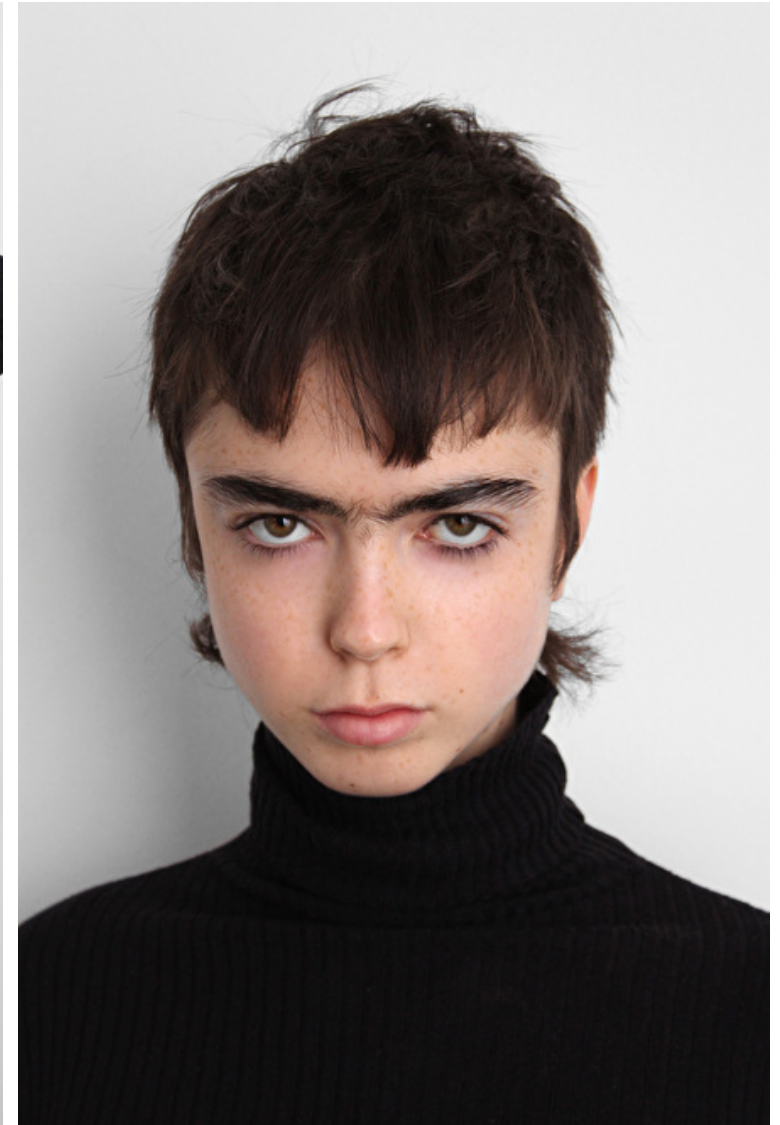

Sofia Brozenich

Height 175cm / 5' 9.0"

Bust 79cm / 31"

Waist 60cm / 23.5"

Hips 91cm / 36"

Shoes EU/US/UK 39.5 / 8.5 / 6

Eyes Hazel

Hair Dark brown