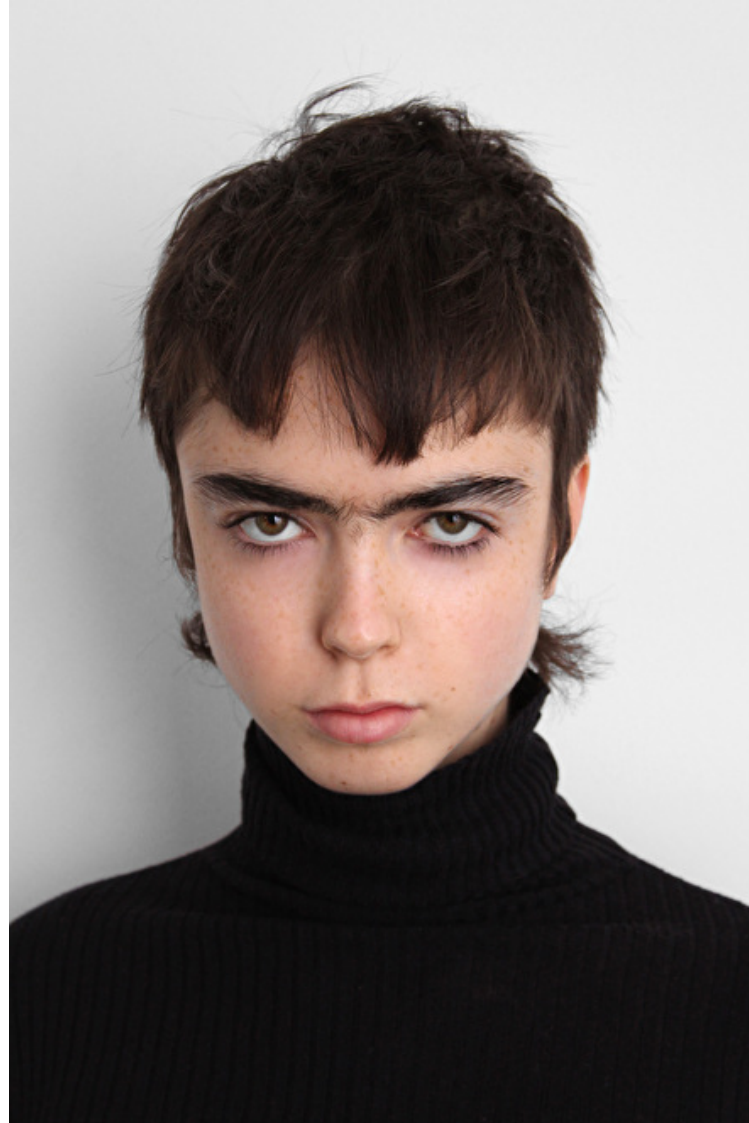

Sofia Brozenich

Height 175cm / 5' 9.0"

Bust 79cm / 31"

Waist 60cm / 23.5"

Hips 91cm / 36"

Shoes EU/US/UK 39.5 / 8.5 / 6

Eyes Hazel

Hair Dark brown