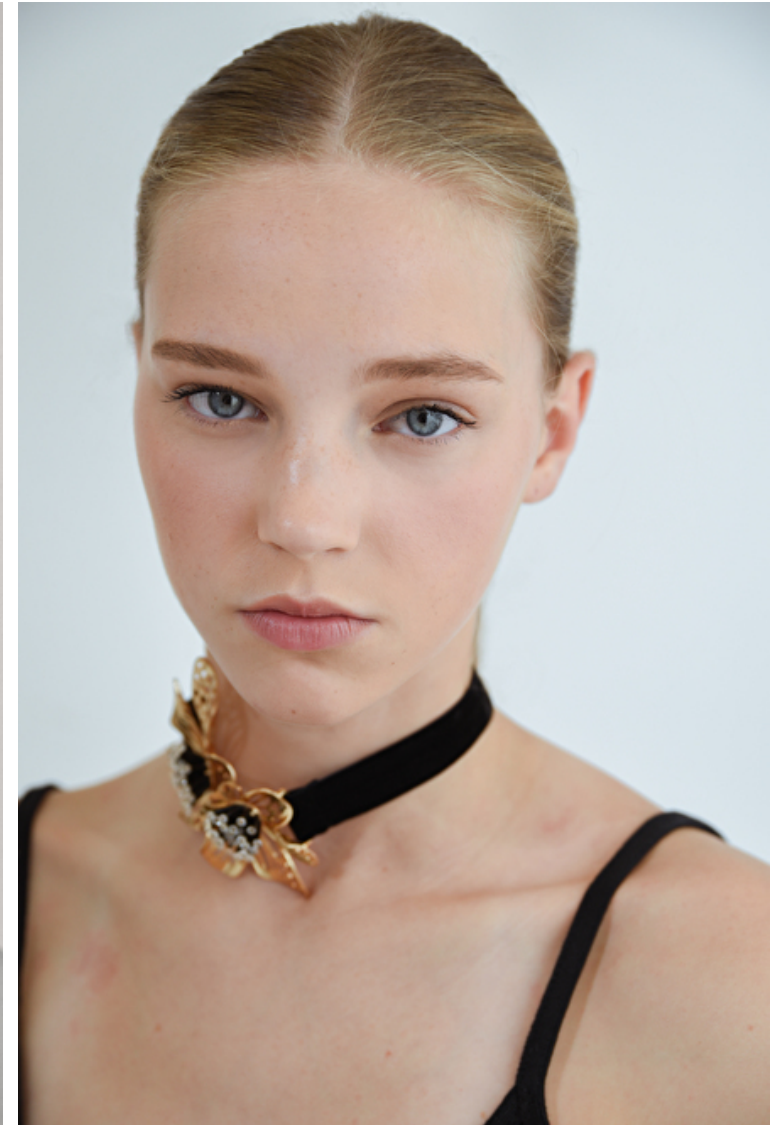

SOFIA SUMMERS

Height 176cm / 5' 9.5"

Shoes EU/US/UK 39 / 8 / 6

Eyes Blue

Hair Blond