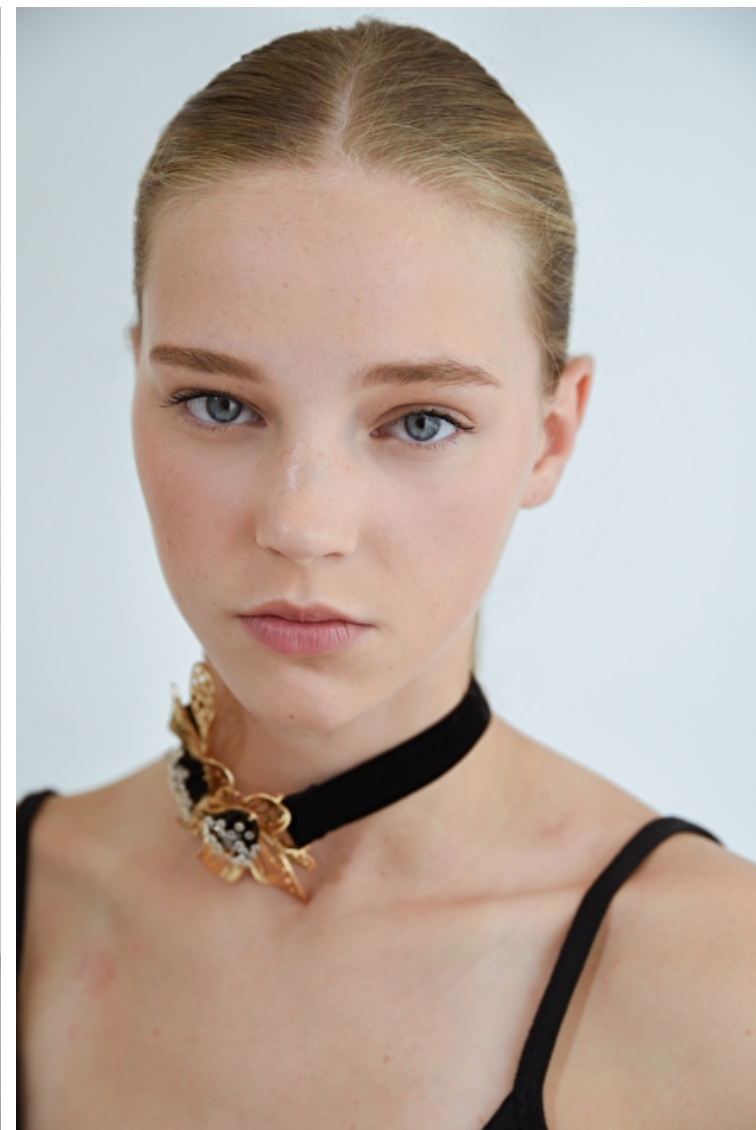

Select

MODEL MANAGEMENT

2nd floor, 77 ST. Martins Lane, London, 00000, England, United Kingdom

Phone: +44 20 7299 1300 Fax: +44 20 7299 1385 Email: info@selectmodel.com Website: <https://www.selectmodel.com/>

SOFIA S

Height 176cm / 5' 9.5"

Shoes EU/US/UK 39 / 8 / 6

Eyes Blue

Hair Blond