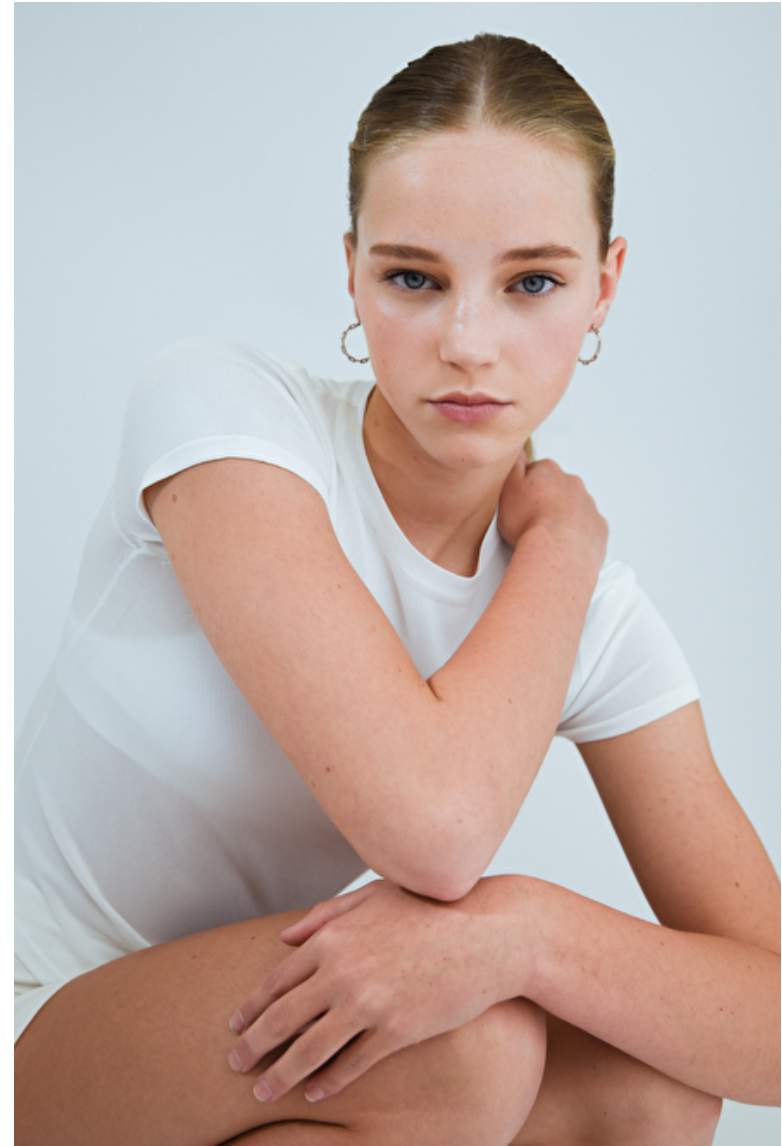

## SOFIA SUMMERS

Height 176cm / 5' 9.5"

Shoes EU/US/UK 39 / 8 / 6

Eyes Blue

Hair Blond