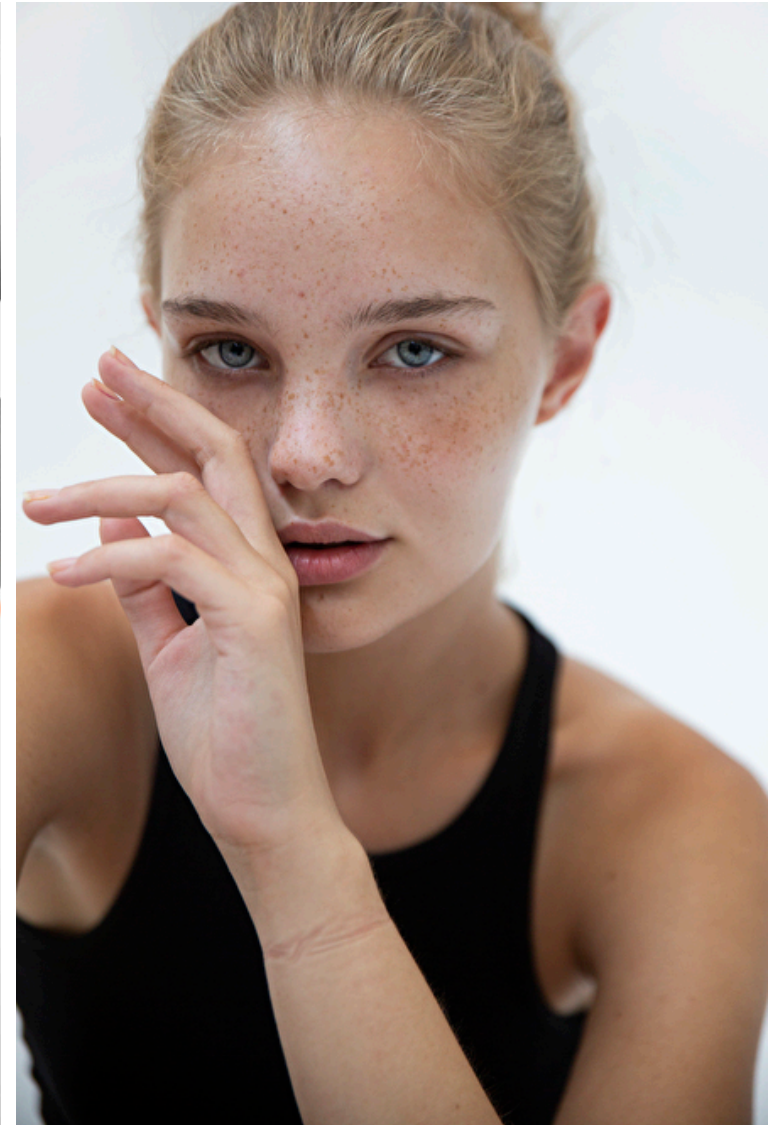

Sofija

Height 178cm / 5' 10.0"

Bust 82cm / 32.5"

Waist 60cm / 23.5"

Hips 91cm / 36"

Select

MODEL MANAGEMENT

2nd floor, 77 ST. Martins Lane, London, WC2N 4AA, England, United Kingdom