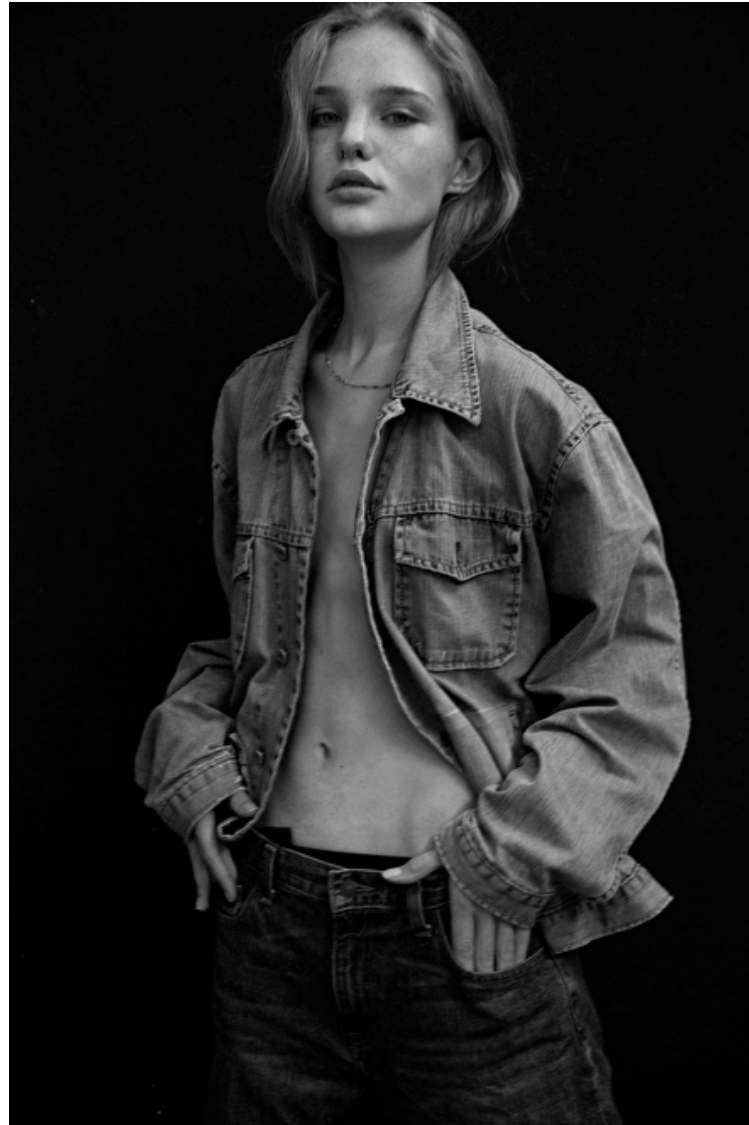

Phone: +44 20 7299 1300 Fax: +44 20 7299 1385 Email: info@selectmodel.com Website: <https://www.selectmodel.com/>

Sofija

Height 178cm / 5' 10.0"

Bust 82cm / 32.5"

Waist 60cm / 23.5"

Hips 91cm / 36"

Select

MODEL MANAGEMENT