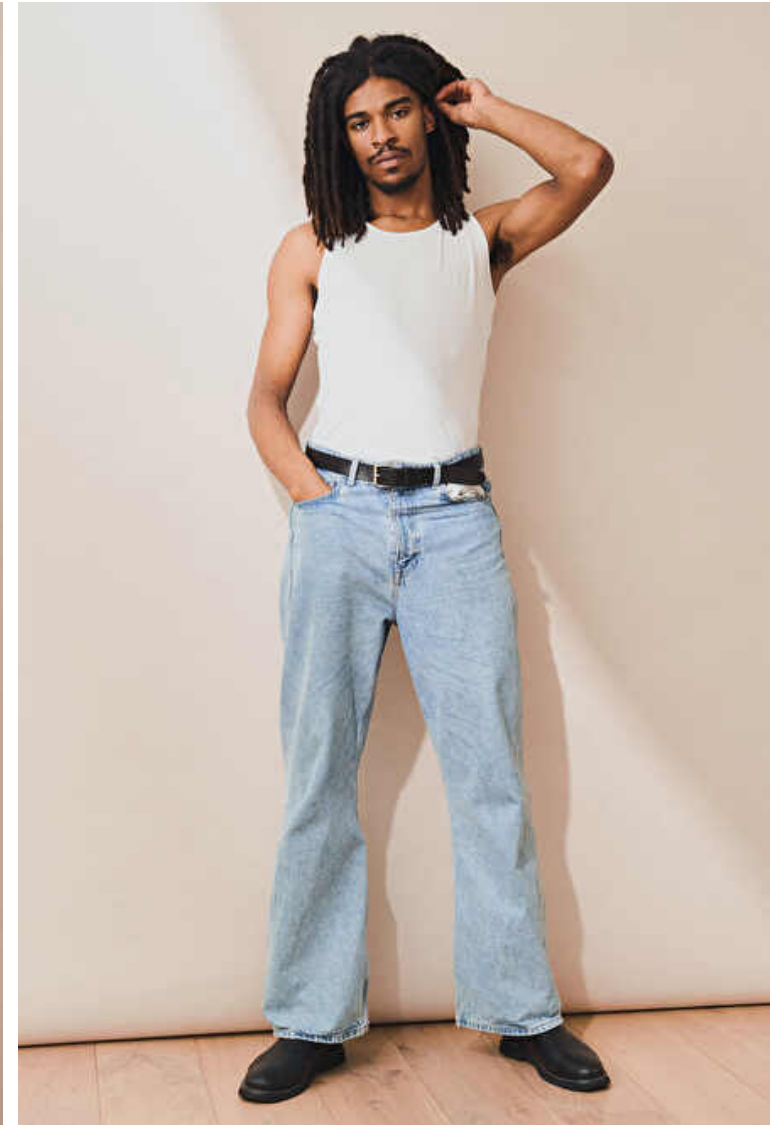

Shoes EU/US/UK 47 / 13.5 / 12

Eyes Brown

Hair Brown

Inseam 91cm / 36"

Neck 42cm / 16.5"

Sleeve 61cm / 24"

SONNY FORSTER

Height 188cm / 6' 2.0"