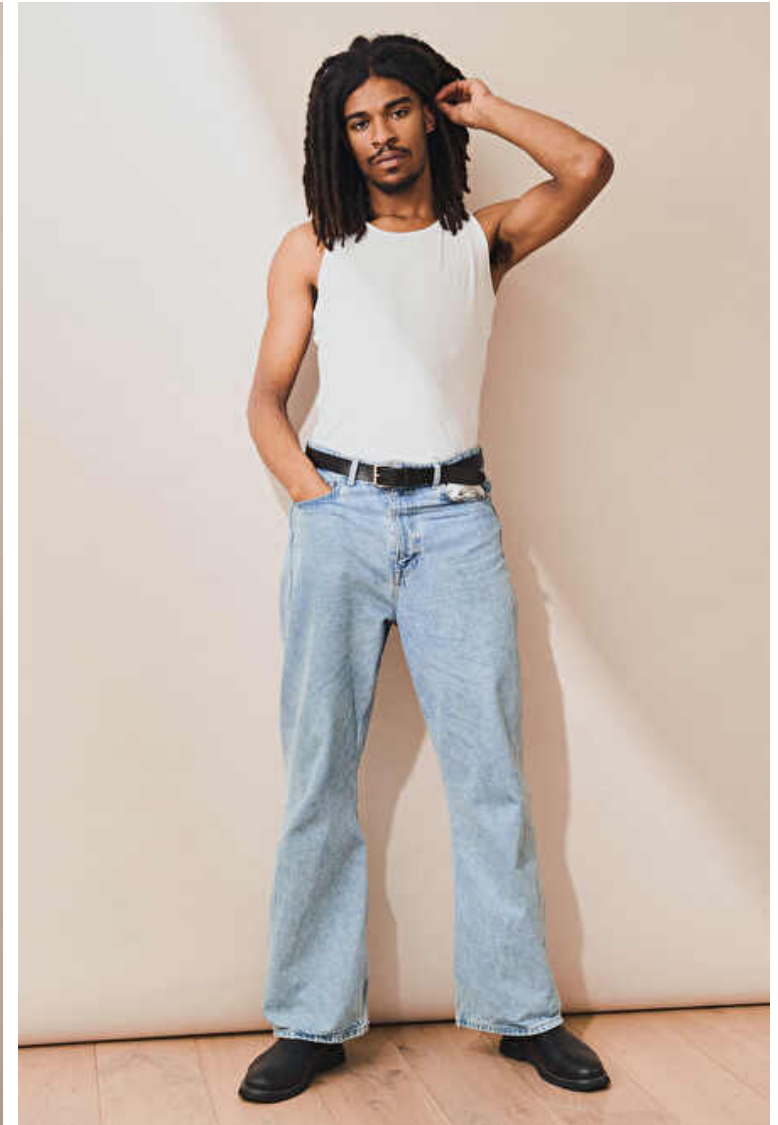

SONNY FORSTER

Height 188cm / 6' 2.0"

Chest 94cm / 37"

Waist 81cm / 32"

Hips 102cm / 40"

Shoes EU/US/UK 47 / 13.5 / 12

Eyes Brown

Hair Brown

Inseam 91cm / 36"

Neck 42cm / 16.5"

Sleeve 61cm / 24"