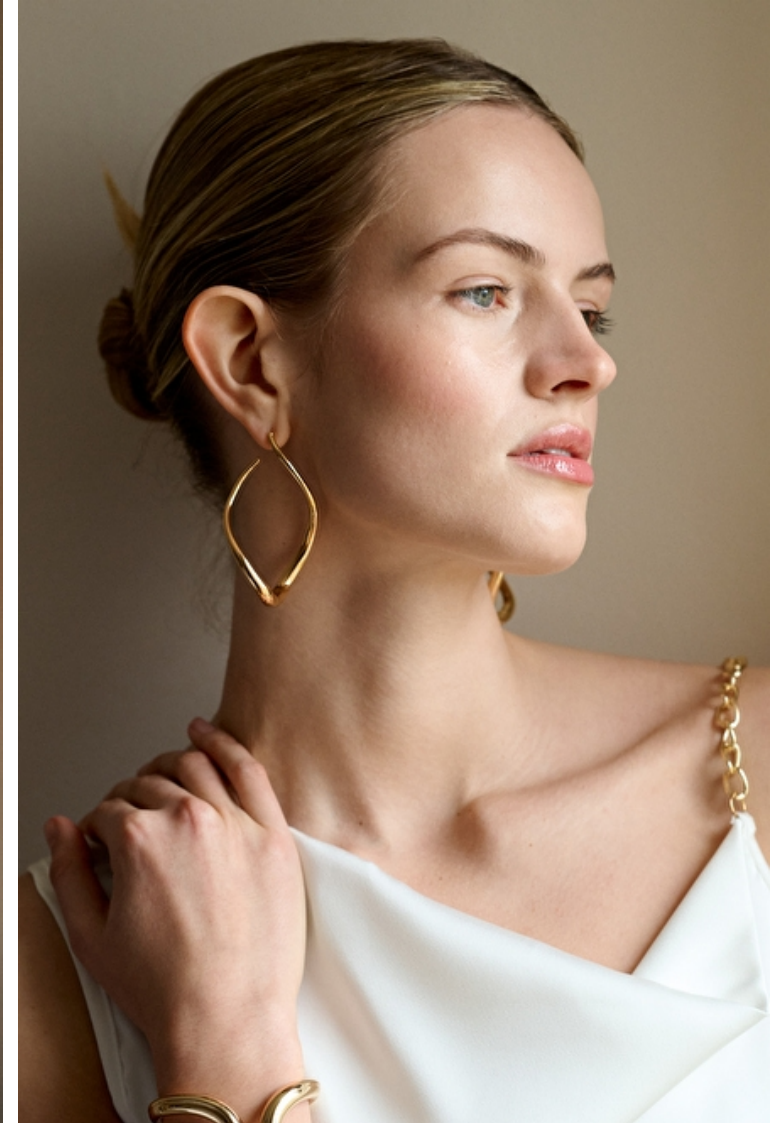

SOPHIA ROETZ

Height 179cm / 5' 10.5"

Bust 85cm / 33.5"

Cup A/B

Hips 90cm / 35.5"

Waist 67cm / 26.5"

Shoes EU/US/UK 40 / 9 / 7

Size EU/US 34 / 4

Hair Blond

Hair length 7

Eyes Blue