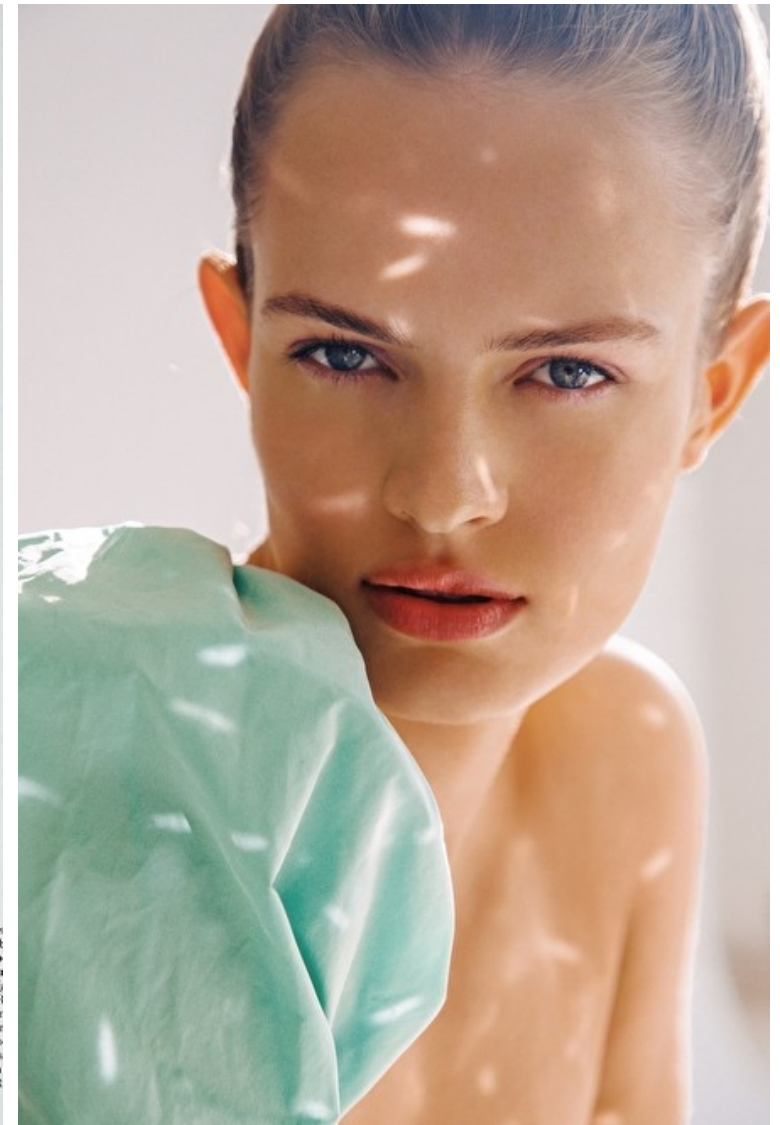

SOPHIA ROETZ

Height 179cm / 5' 10.5"

Bust 85cm / 33.5"

Cup A/B

Hips 90cm / 35.5"

Waist 67cm / 26.5"

Shoes EU/US/UK 40 / 9 / 7

Size EU/US 34 / 4

Hair Blond

Hair length 7

Eyes Blue