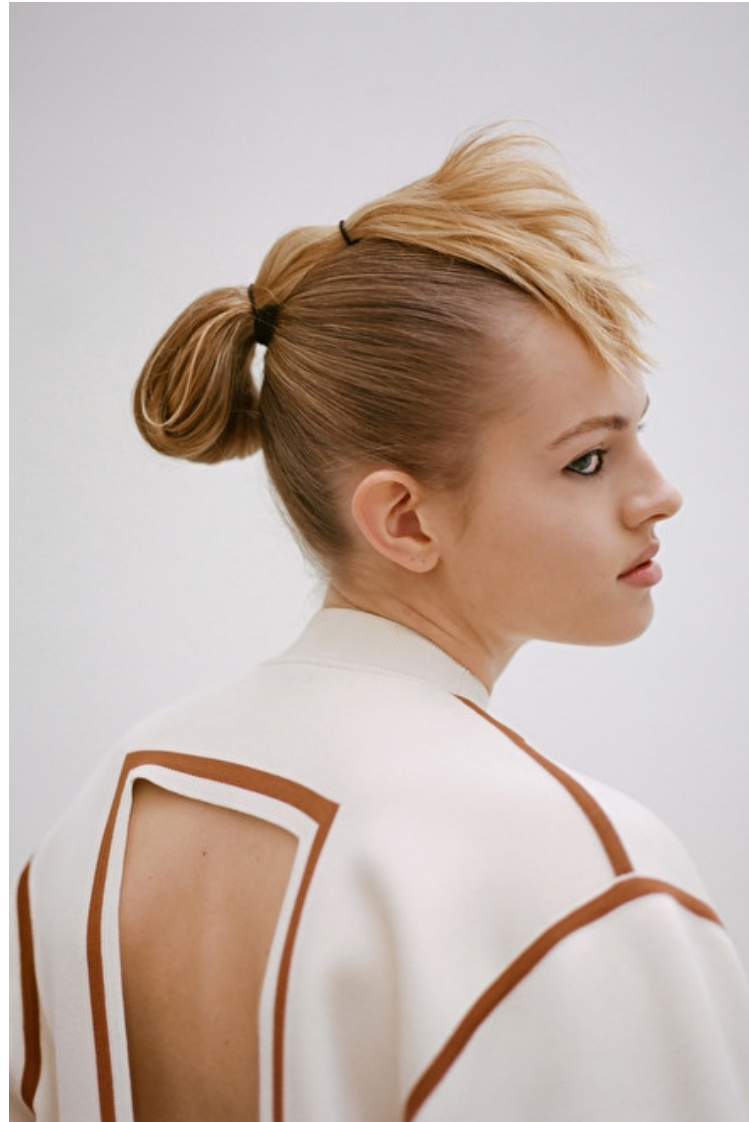

SOPHIA ROETZ

Height 179cm / 5' 10.5"

Bust 85cm / 33.5"

Cup A/B

Hips 90cm / 35.5"

Waist 67cm / 26.5"

Shoes EU/US/UK 40 / 9 / 7

Size EU/US 34 / 4

Hair Blond

Hair length 7

Eyes Blue