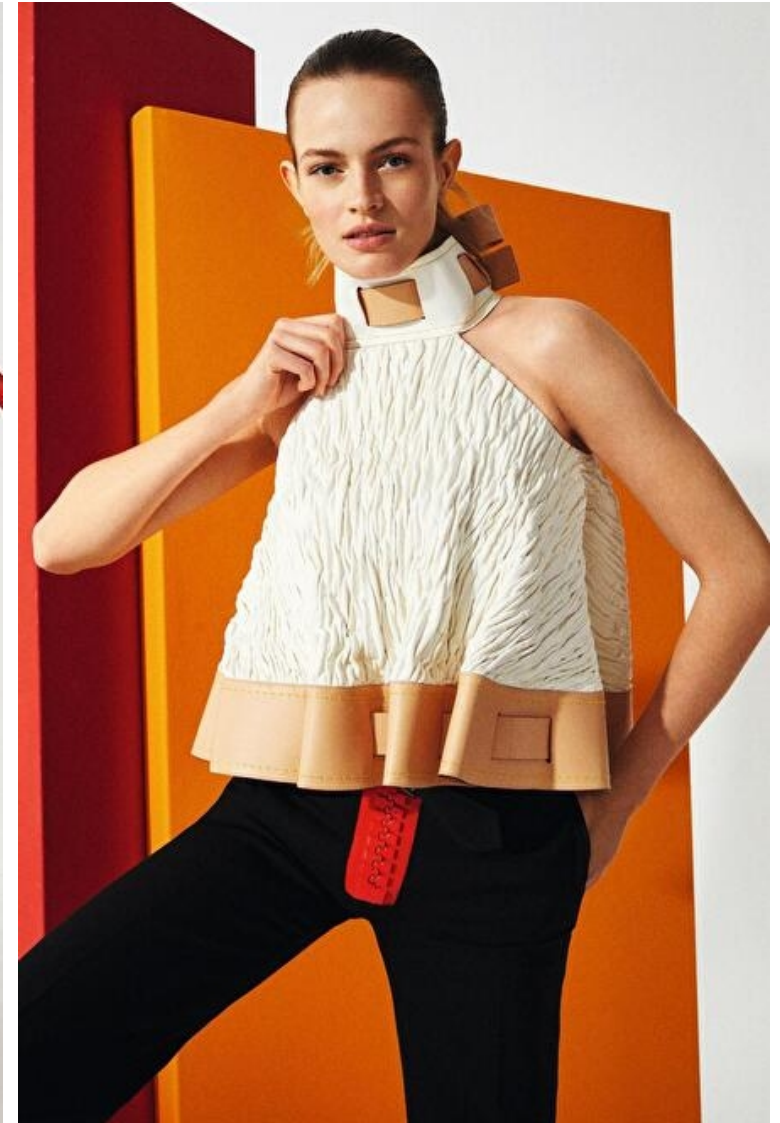

SOPHIA ROETZ

Height 179cm / 5' 10.5"

Bust 85cm / 33.5"

Cup A/B

Hips 90cm / 35.5"

Waist 67cm / 26.5"

Shoes EU/US/UK 40 / 9 / 7

Size EU/US 34 / 4

Hair Blond

Hair length 7

Eyes Blue